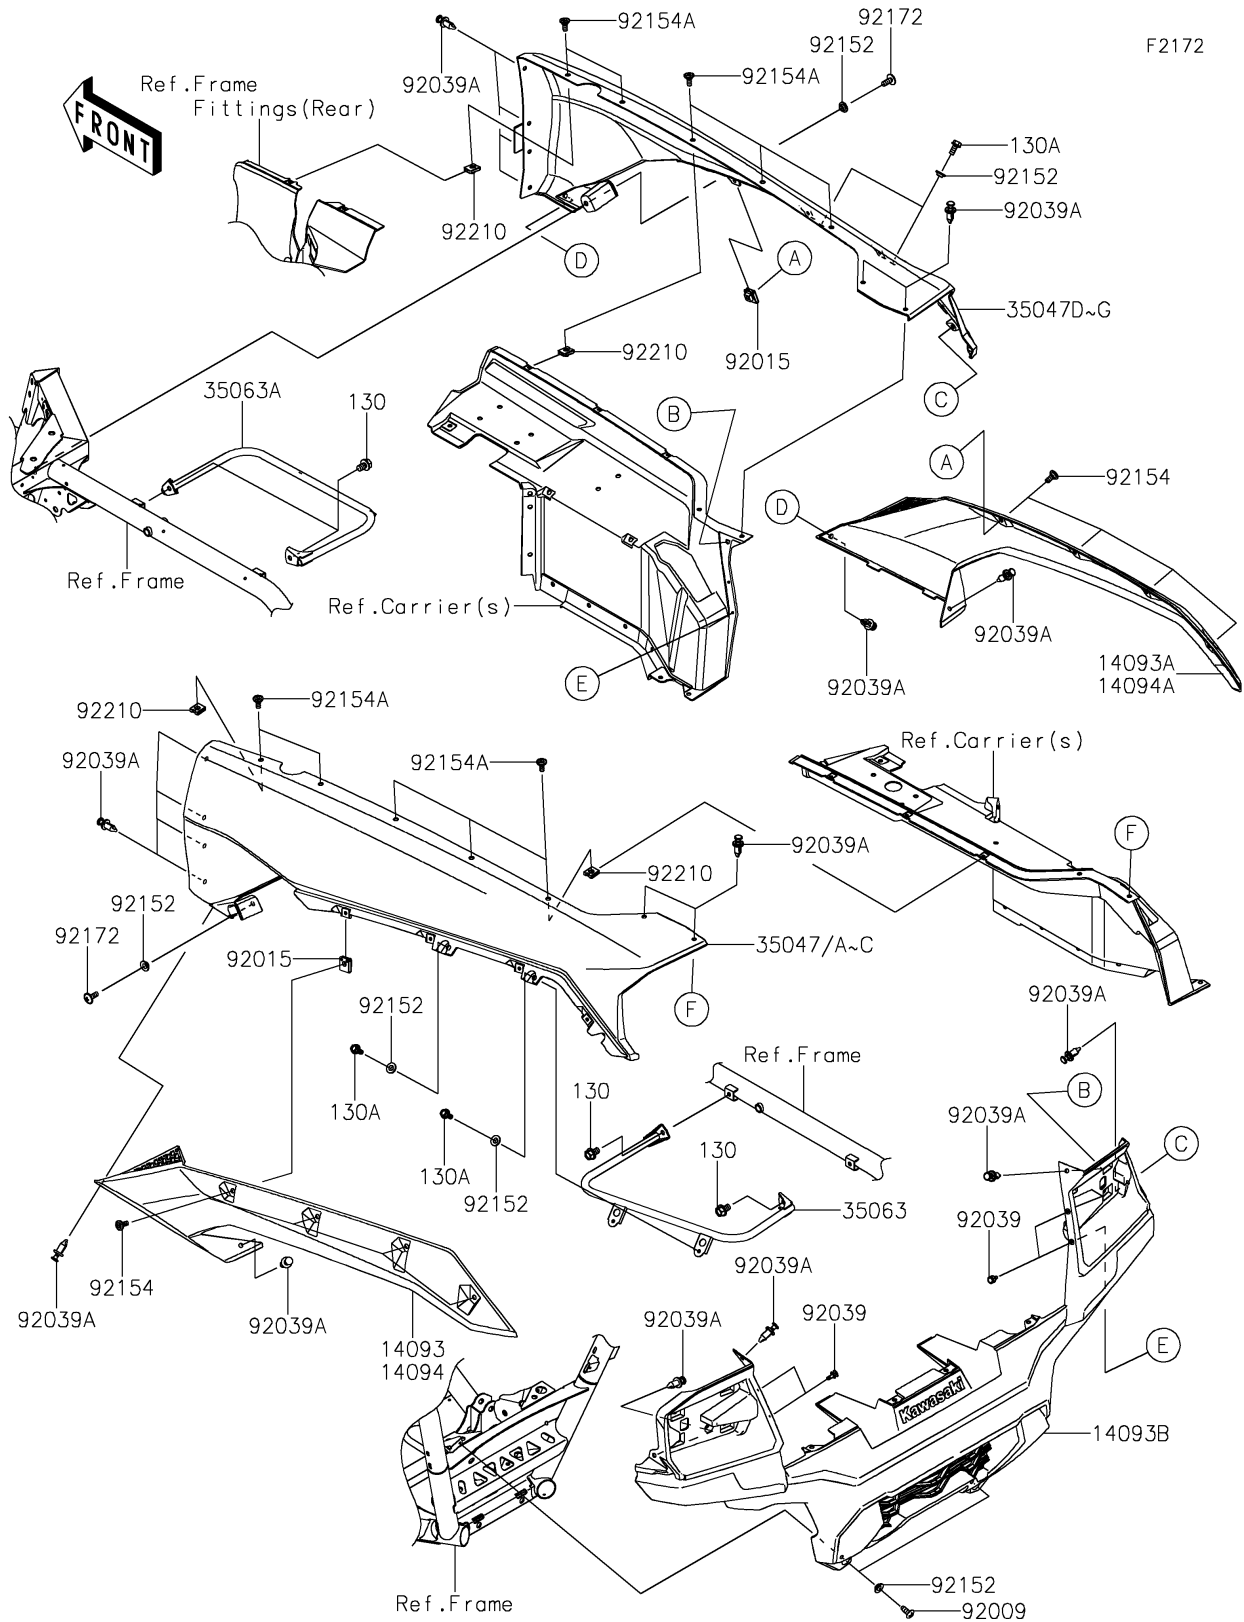

2026 Teryx KRX 1000

PARTS DIAGRAM

Rear Fender(s)

2026 Teryx KRX 1000

PARTS LIST

Rear Fender(s)

ITEM NAME	PART NUMBER	QUANTITY
COVER,FLAP,LH (Ref # 14093)	14093-0796	1
COVER,FLAP,RH (Ref # 14093A)	14093-0797	1
COVER,TAIL (Ref # 14093B)	14093-0798	1
FENDER-REAR,LH,M.S.BLUE (Ref # 35047)	35047-0011-66W	1
FENDER-REAR,LH,M.L.GRAY (Ref # 35047A)	35047-0011-72U	1
FENDER-REAR,LH,G.BLUE (Ref # 35047B)	35047-0011-72W	1
FENDER-REAR,LH,S.GRAY (Ref # 35047C)	35047-0011-75V	1
FENDER-REAR,RH,M.S.BLUE (Ref # 35047D)	35047-0012-66W	1
FENDER-REAR,RH,M.L.GRAY (Ref # 35047E)	35047-0012-72U	1
FENDER-REAR,RH,G.BLUE (Ref # 35047F)	35047-0012-72W	1
FENDER-REAR,RH,S.GRAY (Ref # 35047G)	35047-0012-75V	1
STAY,LH (Ref # 35063)	35063-1462	1
STAY,RH (Ref # 35063A)	35063-1463	1
SCREW,TAPPING,6X16 (Ref # 92009)	92009-1166	2
NUT,CLAMP,6MM (Ref # 92015)	92015-1678	8
RIVET (Ref # 92039)	92039-0046	4
RIVET (Ref # 92039A)	92039-0865	20
COLLAR,6.3X9.5X4.1 (Ref # 92152)	92152-1571	8
BOLT (Ref # 92154)	92154-2474	8
BOLT (Ref # 92154A)	92154-3957	10
SCREW,6X16 (Ref # 92172)	92172-0236	2
NUT (Ref # 92210)	92210-1125	10
BOLT-FLANGED,8X12 (Ref # 130)	130BA0812	4
BOLT-FLANGED,6X14 (Ref # 130A)	130CA0614	4