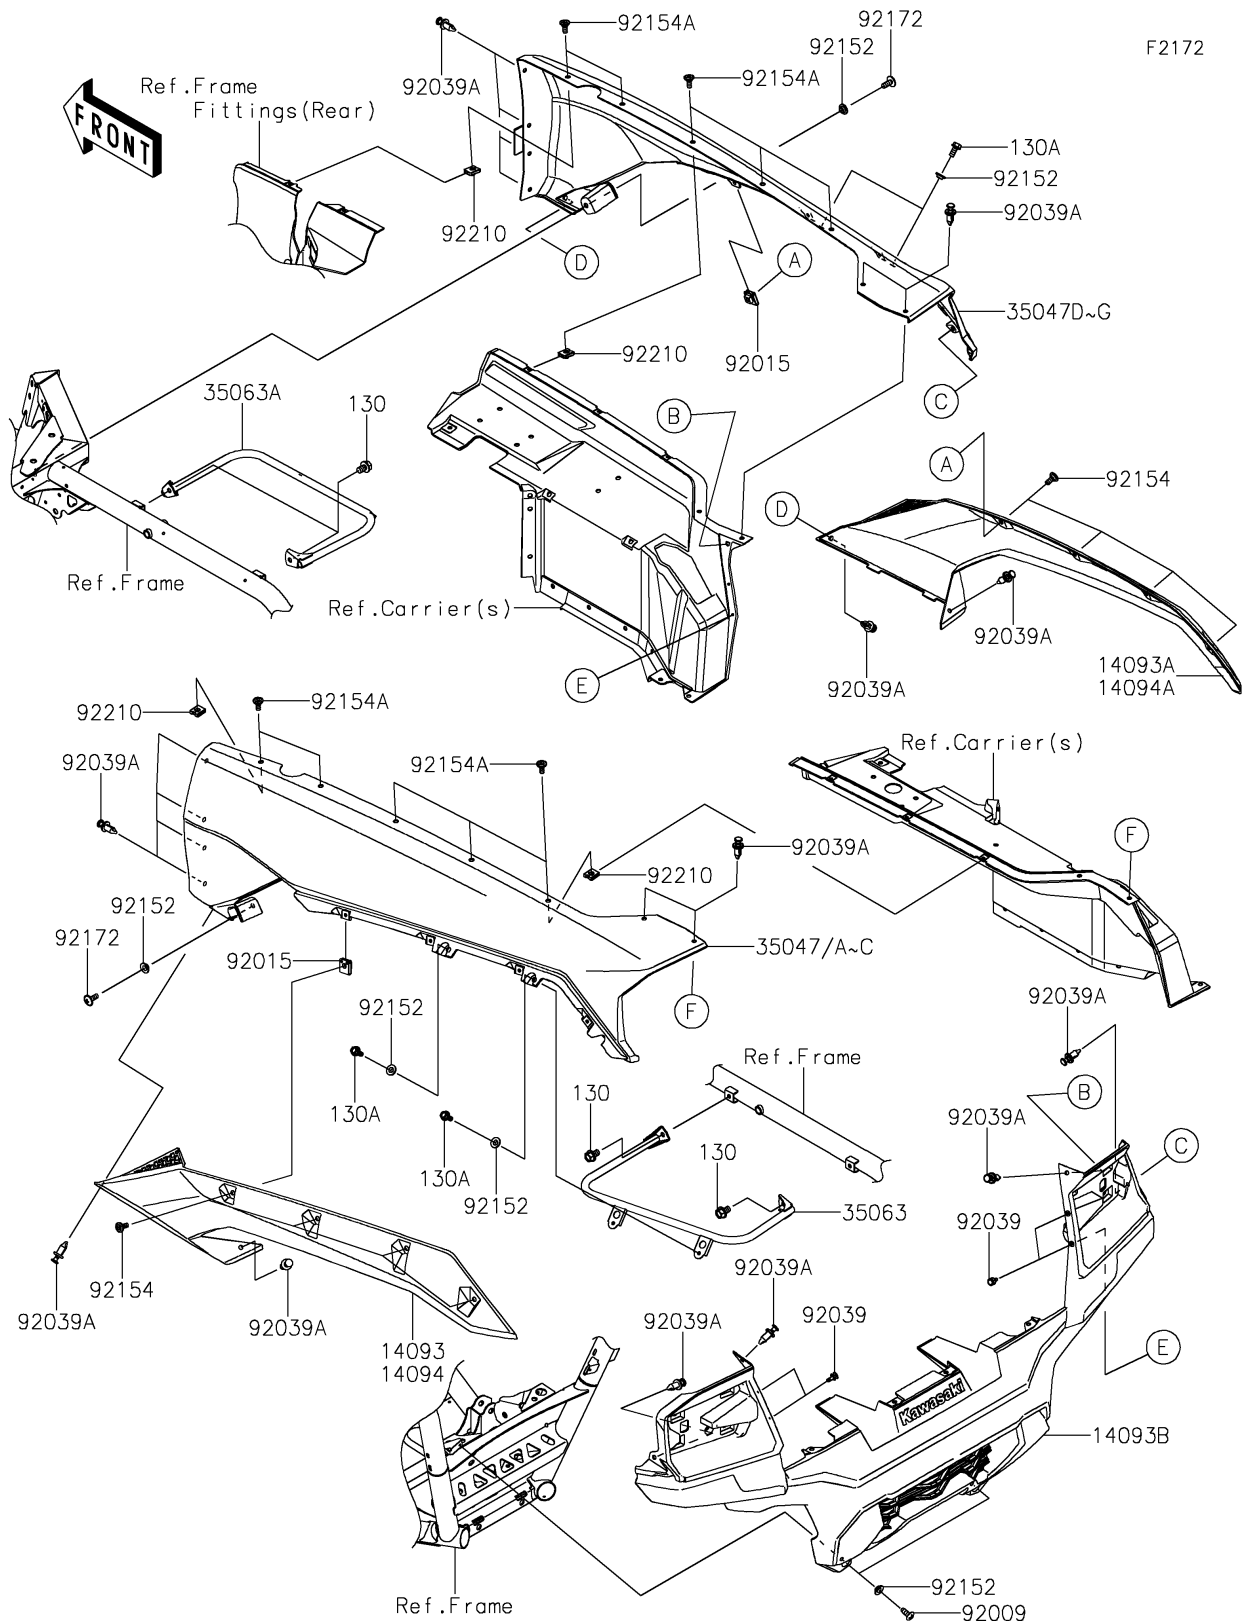

2025 Teryx KRX 1000

PARTS DIAGRAM

Rear Fender(s)

2025 Teryx KRX 1000

PARTS LIST

Rear Fender(s)

ITEM NAME	PART NUMBER	QUANTITY
COVER,FLAP,LH (Ref # 14093)	14093-0796	1
COVER,FLAP,RH (Ref # 14093A)	14093-0797	1
COVER,TAIL (Ref # 14093B)	14093-0798	1
FENDER-REAR,LH,M.S.BLUE (Ref # 35047)	35047-0011-66W	1
FENDER-REAR,LH,M.L.GRAY (Ref # 35047A)	35047-0011-72U	1
FENDER-REAR,RH,M.S.BLUE (Ref # 35047D)	35047-0012-66W	1
FENDER-REAR,RH,M.L.GRAY (Ref # 35047E)	35047-0012-72U	1
STAY,LH (Ref # 35063)	35063-1462	1
STAY,RH (Ref # 35063A)	35063-1463	1
SCREW,TAPPING,6X16 (Ref # 92009)	92009-1166	2
NUT,CLAMP,6MM (Ref # 92015)	92015-1678	8
RIVET (Ref # 92039)	92039-0046	4
RIVET (Ref # 92039A)	92039-0865	20
COLLAR,6.3X9.5X4.1 (Ref # 92152)	92152-1571	8
BOLT (Ref # 92154)	92154-2474	8
BOLT (Ref # 92154A)	92154-3957	10
SCREW,6X16 (Ref # 92172)	92172-0236	2
NUT (Ref # 92210)	92210-1125	10
BOLT-FLANGED,8X12 (Ref # 130)	130BA0812	4
BOLT-FLANGED,6X14 (Ref # 130A)	130CA0614	4