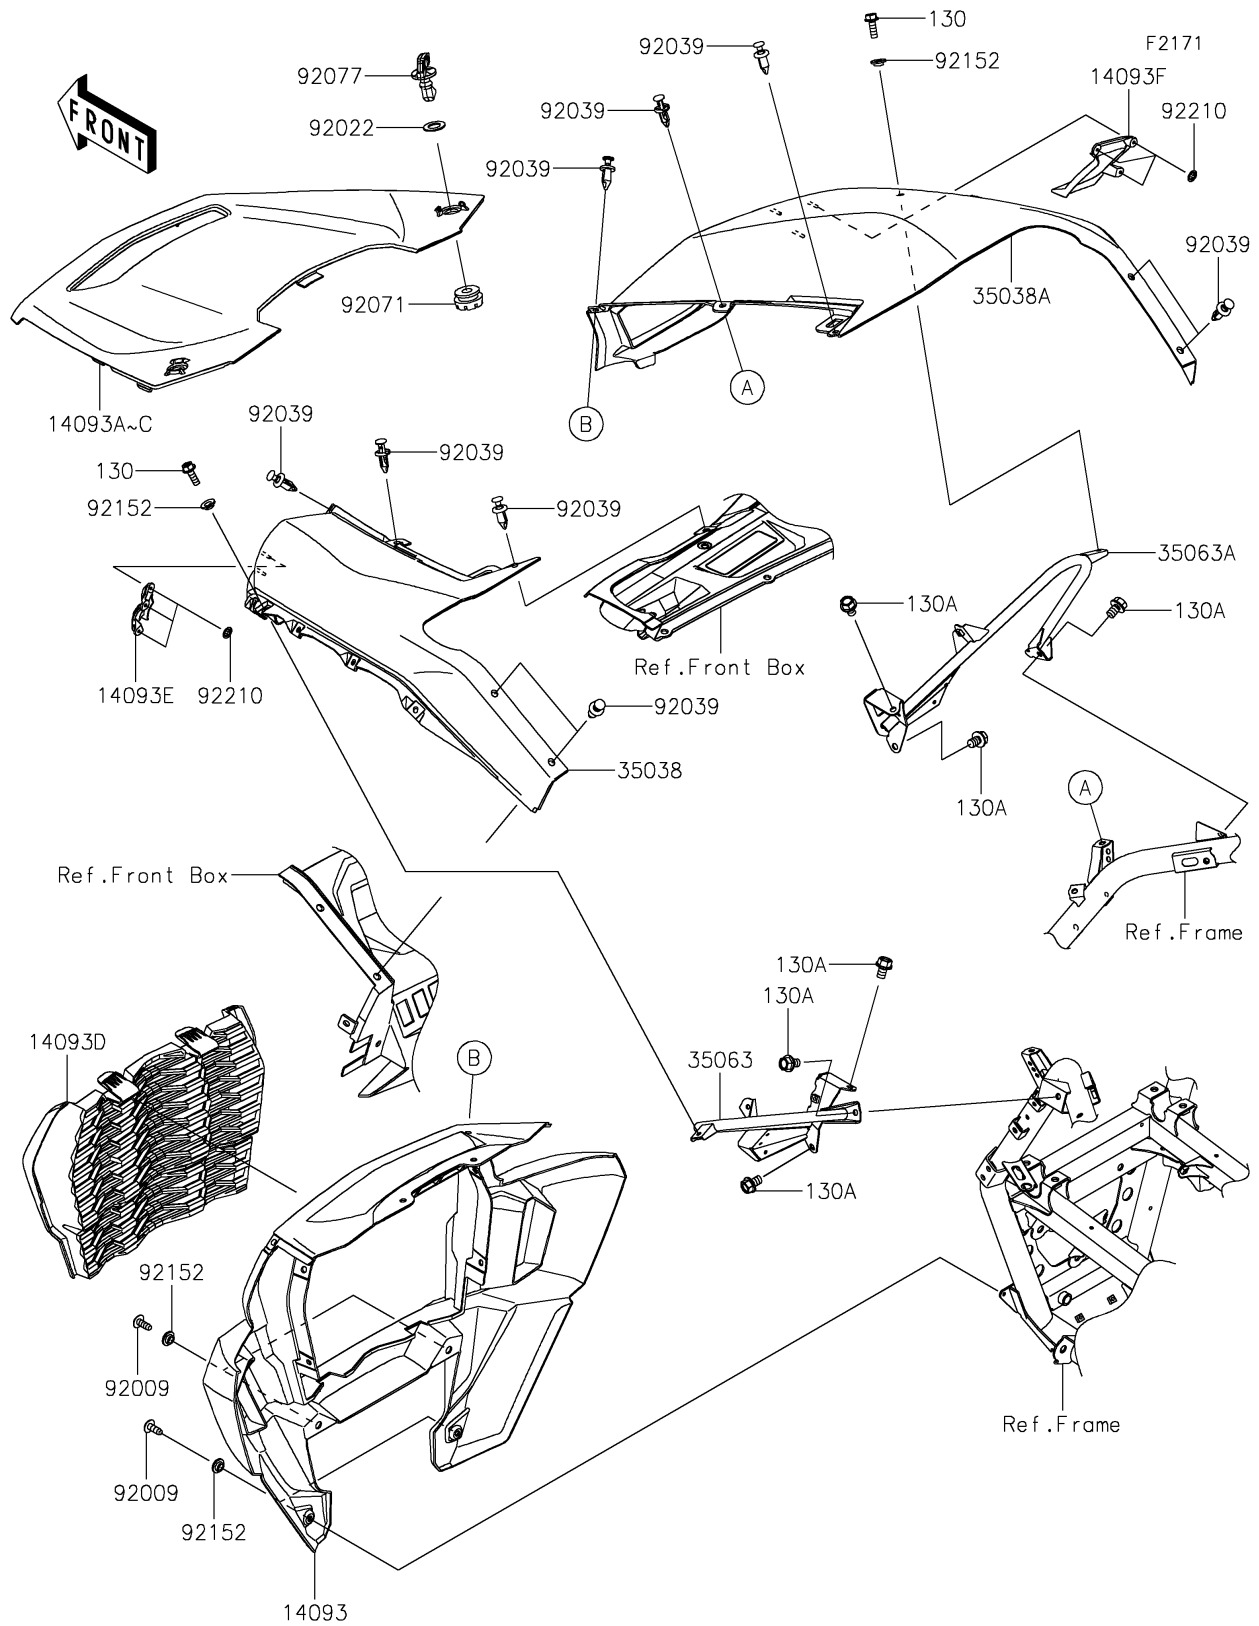

2025 TERYX KRX® 1000

PARTS DIAGRAM

Front Fender(s)

2025 TERYX KRX® 1000

PARTS LIST

Front Fender(s)

ITEM NAME	PART NUMBER	QUANTITY
COVER,FR (Ref # 14093)	14093-0804	1
COVER,HOOD,M.S.BLUE (Ref # 14093A)	14093-0805-66W	1
COVER,HOOD,M.L.GRAY (Ref # 14093B)	14093-0805-72U	1
COVER,FR GRILLE,BLACK (Ref # 14093D)	14093-0810-6Z	1
COVER,LH (Ref # 14093E)	14093-0958	1
COVER,RH (Ref # 14093F)	14093-0959	1
FENDER-FRONT,LH,S.BLACK (Ref # 35038)	35038-0014-839	1
FENDER-FRONT,RH,S.BLACK (Ref # 35038A)	35038-0015-839	1
STAY,LH (Ref # 35063)	35063-1629	1
STAY,RH (Ref # 35063A)	35063-1630	1
SCREW,TAPPING,6X16 (Ref # 92009)	92009-1166	4
WASHER,12.5X22X1.2 (Ref # 92022)	92022-072	2
RIVET (Ref # 92039)	92039-0865	10
GROMMET (Ref # 92071)	92071-0746	2
KNOB (Ref # 92077)	92077-0033	2
COLLAR,6.3X9.5X4.1 (Ref # 92152)	92152-1571	6
NUT (Ref # 92210)	92210-1796	6
BOLT-FLANGED,6X18 (Ref # 130)	130BA0618	2
BOLT-FLANGED,8X12 (Ref # 130A)	130BA0812	6