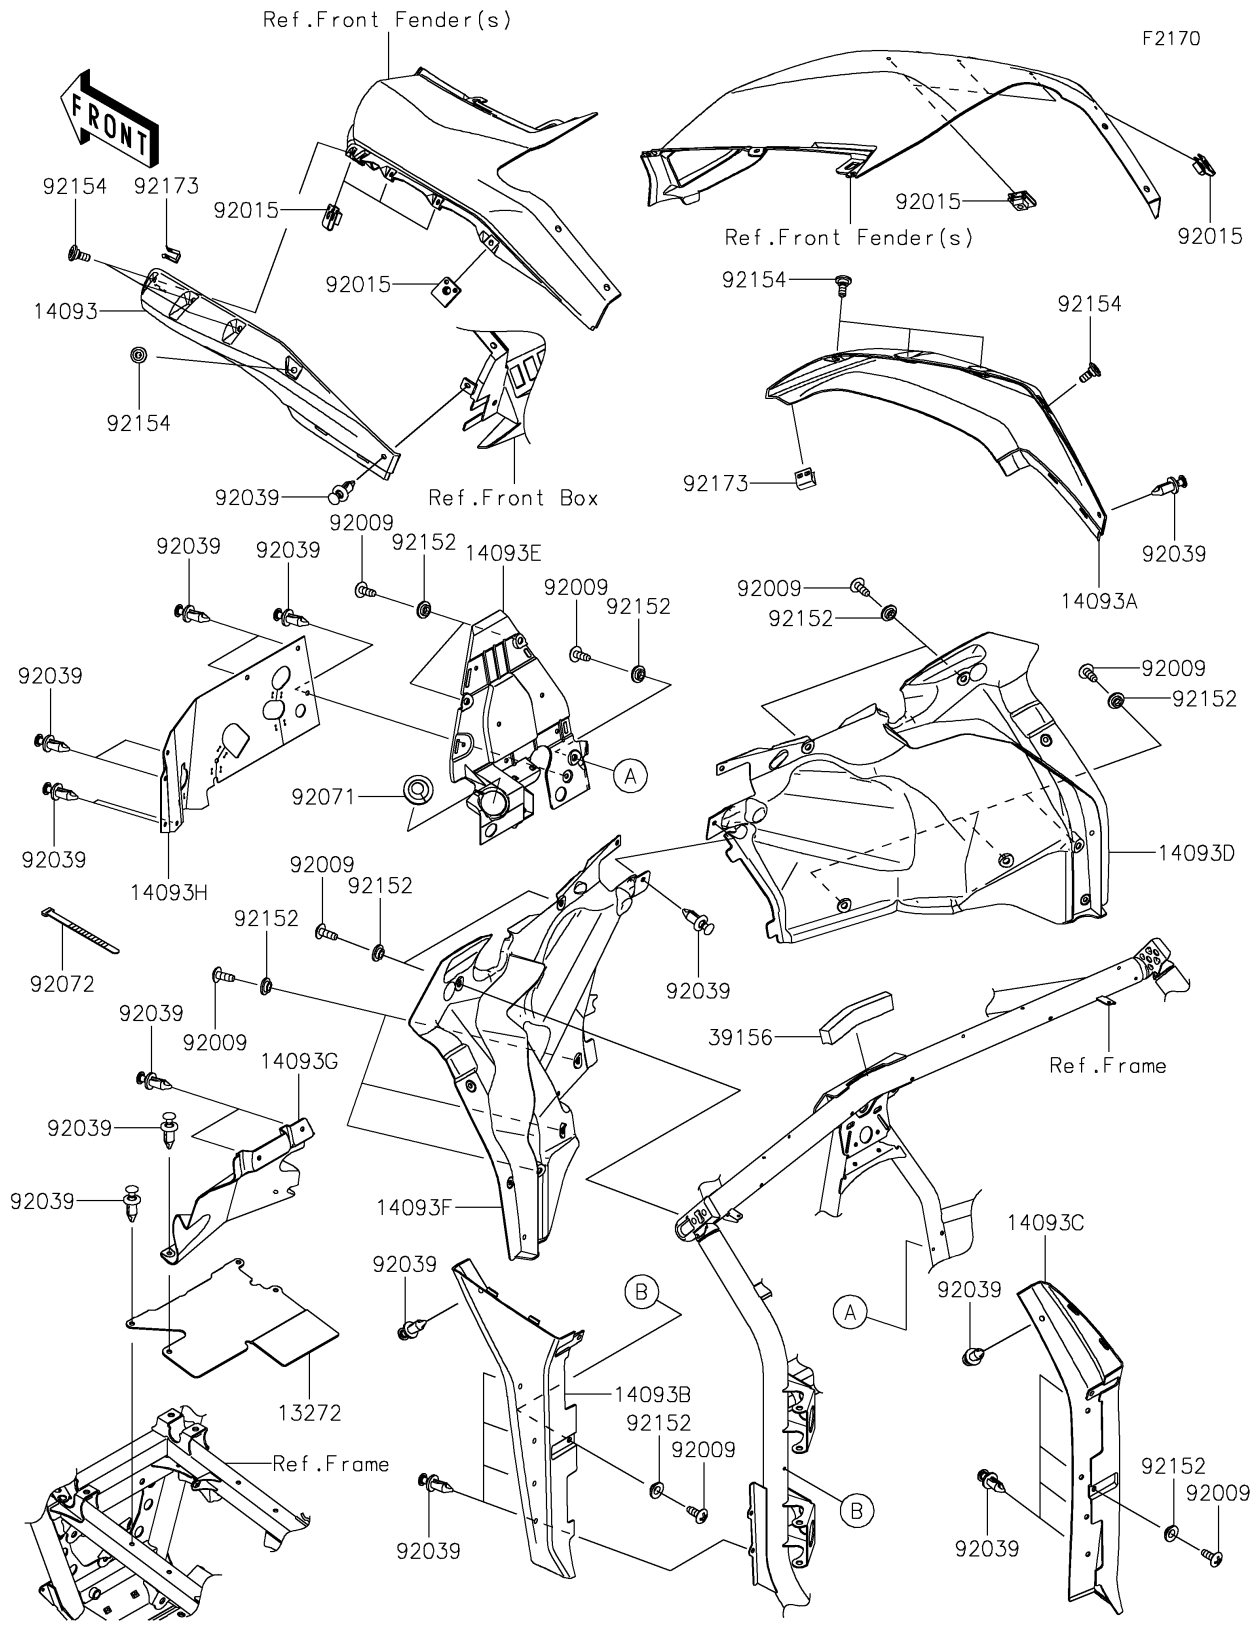

2026 Teryx KRX 1000

PARTS DIAGRAM

Fenders