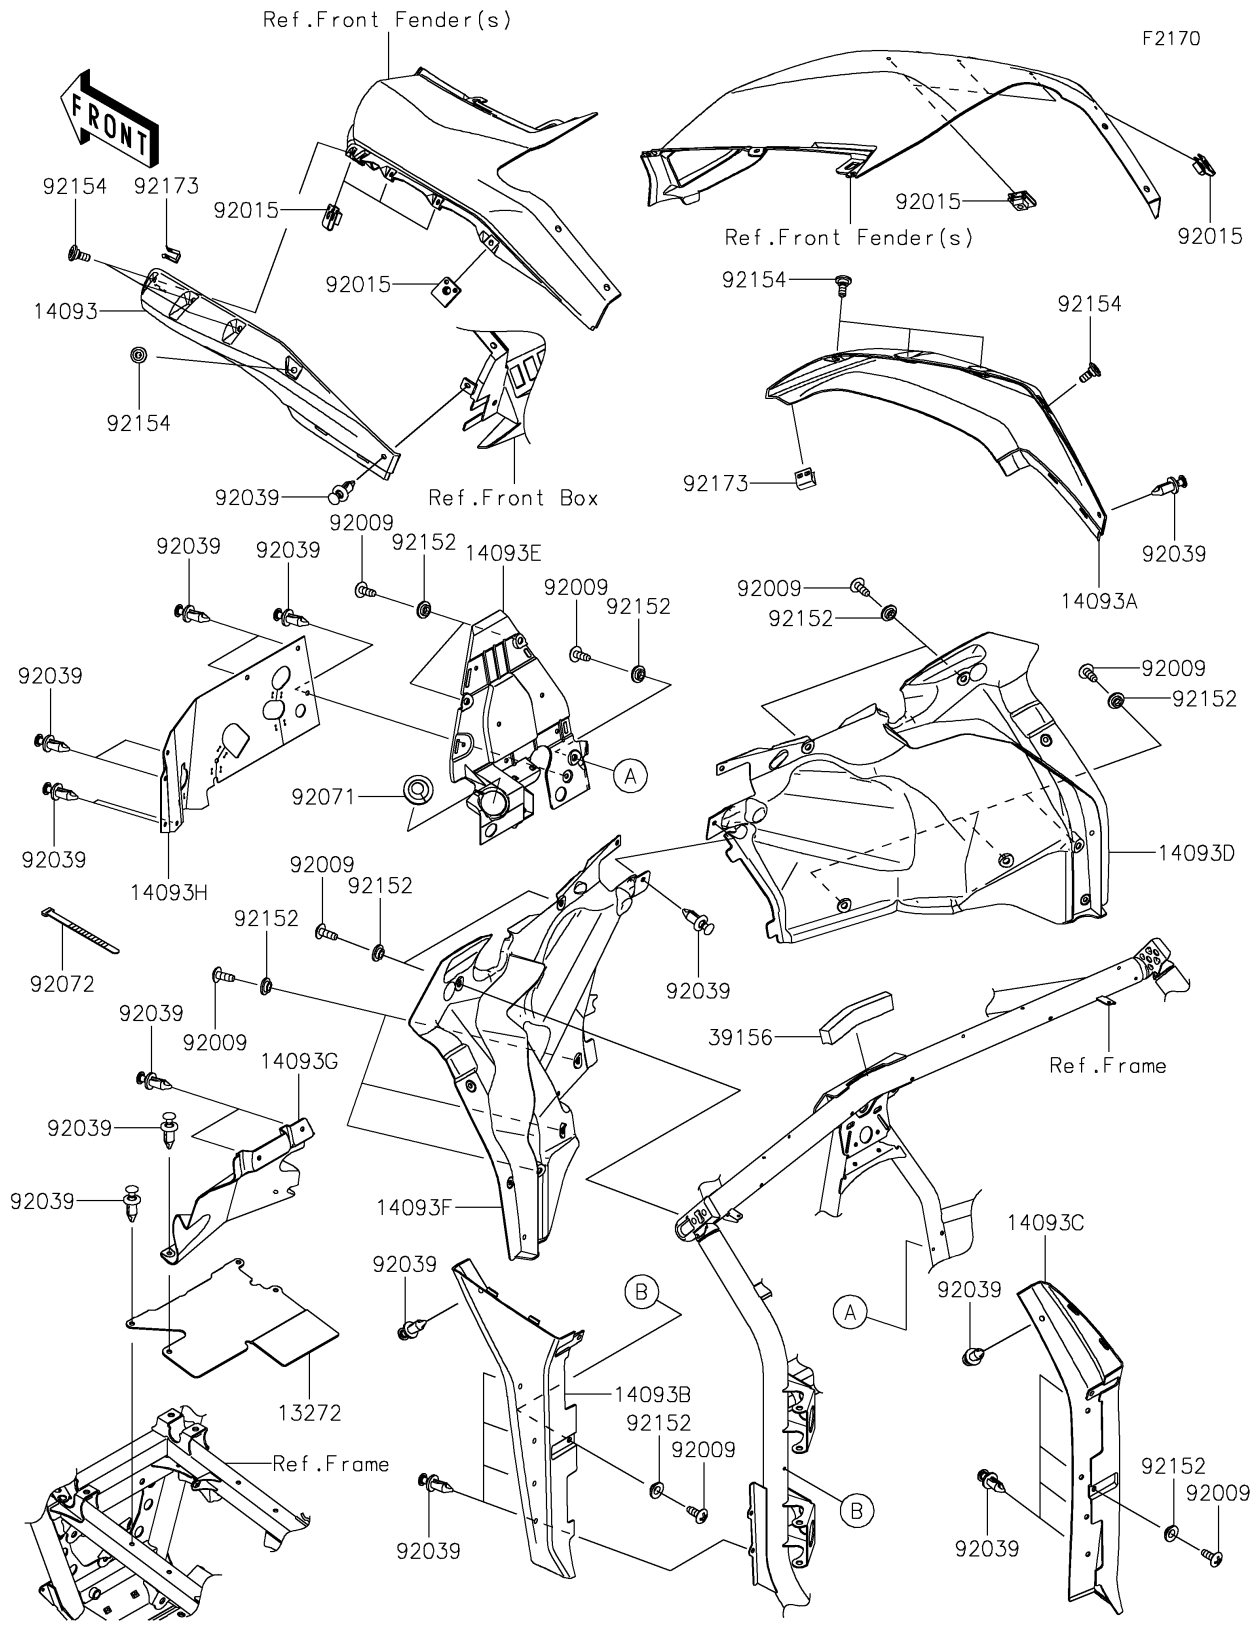

2025 Teryx KRX 1000

PARTS DIAGRAM

Fenders