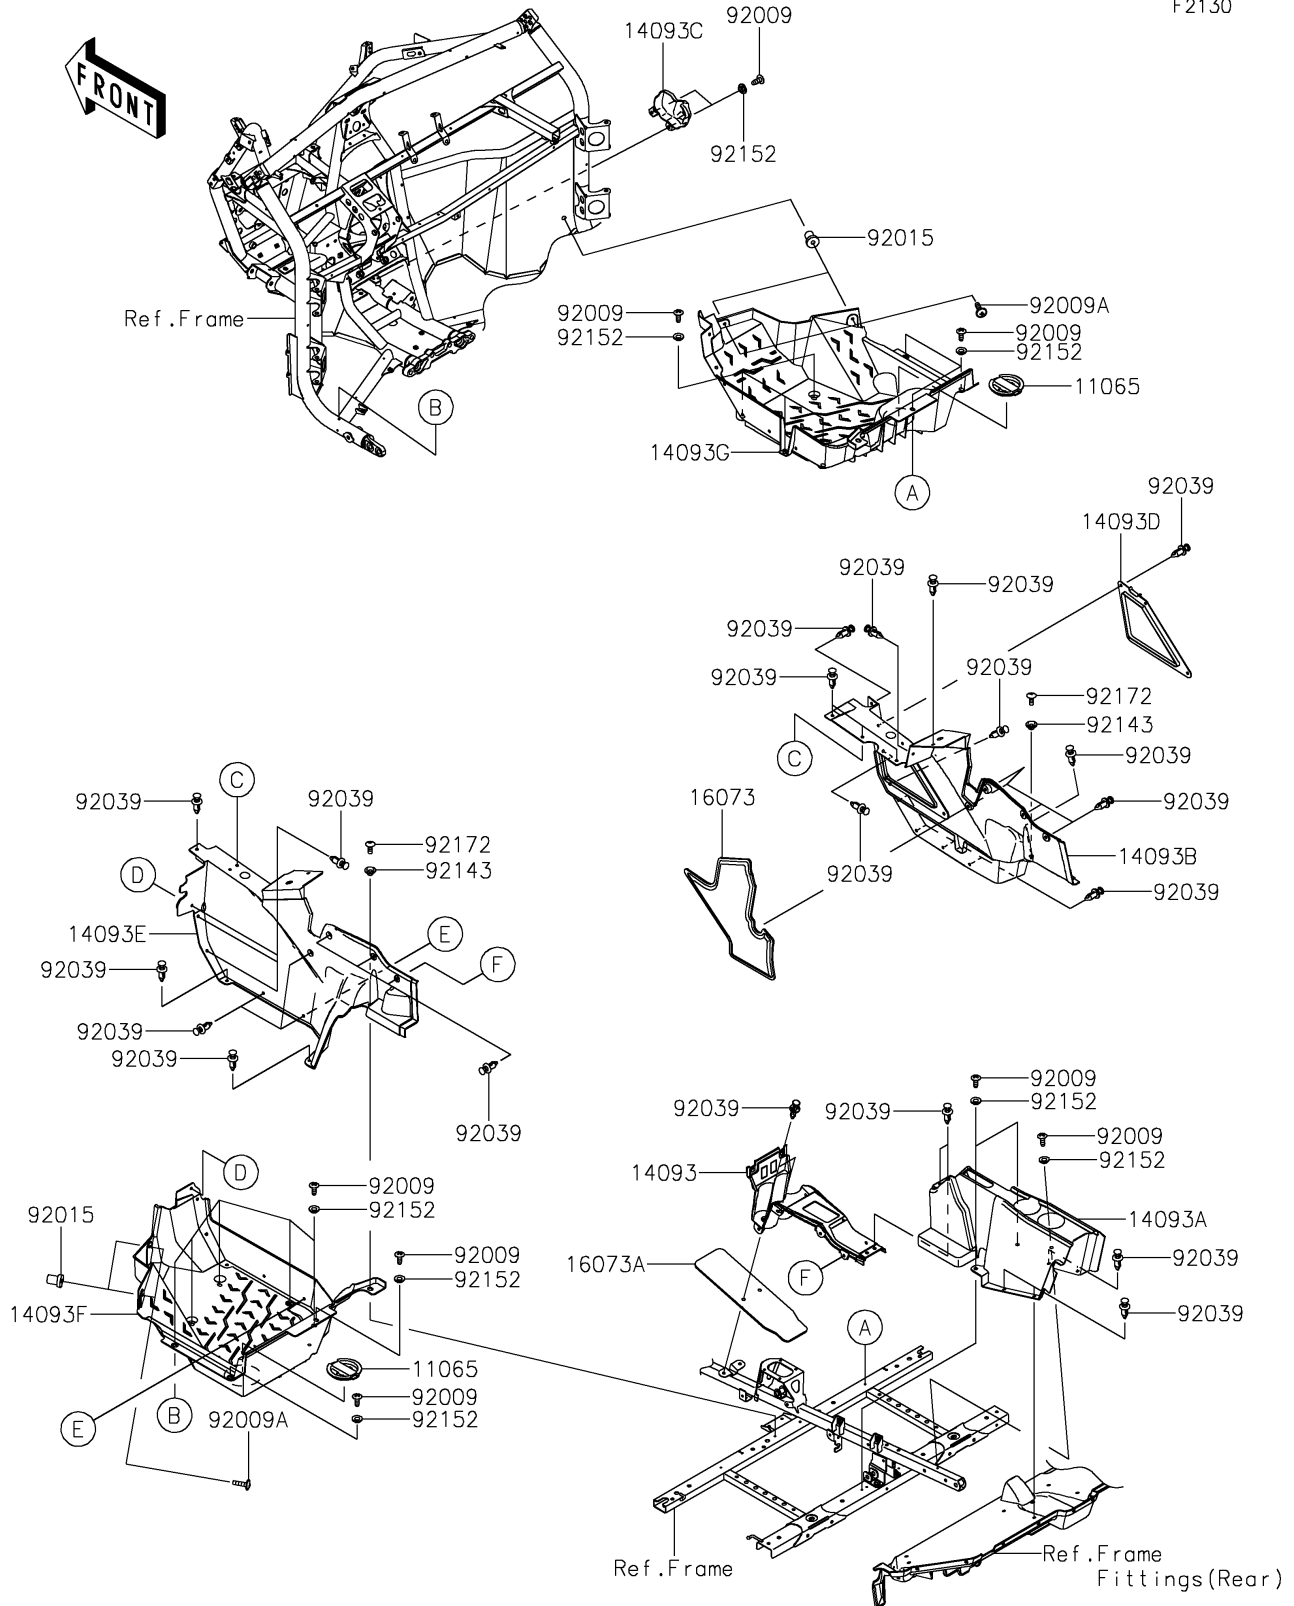

2026 TERYX KRX® 1000

PARTS DIAGRAM Frame Fittings(Front)

F2130

2026 TERYX KRX® 1000

PARTS LIST

Frame Fittings(Front)

ITEM NAME	PART NUMBER	QUANTITY
CAP,FLOOR (Ref # 11065)	11065-1423	2
COVER,CENTER CONSOLE,FR (Ref # 14093)	14093-0833	1
COVER,CENTER CONSOLE,RR (Ref # 14093A)	14093-0834	1
COVER,FLOOR,CNT,RH (Ref # 14093B)	14093-0838	1
COVER,FR GEAR,SIDE (Ref # 14093C)	14093-0839	1
COVER,MAINTENANCE (Ref # 14093D)	14093-0850	1
COVER,FLOOR,CNT,LH (Ref # 14093E)	14093-1161	1
COVER,FLOOR,LH (Ref # 14093F)	14093-1208	1
COVER,FLOOR,RH (Ref # 14093G)	14093-1209	1
INSULATOR (Ref # 16073)	16073-0898	1
INSULATOR (Ref # 16073A)	16073-0940	1
SCREW,TAPPING,6X16 (Ref # 92009)	92009-1166	19
SCREW,6X22,BLACK (Ref # 92009A)	92009-1256	4
NUT,RUBBER,6MM (Ref # 92015)	92015-1692	4
RIVET (Ref # 92039)	92039-0865	41
COLLAR (Ref # 92143)	92143-1057	2
COLLAR,6.3X9.5X4.1 (Ref # 92152)	92152-1571	19
SCREW,TAPPING,6X16 (Ref # 92172)	92172-0739	2