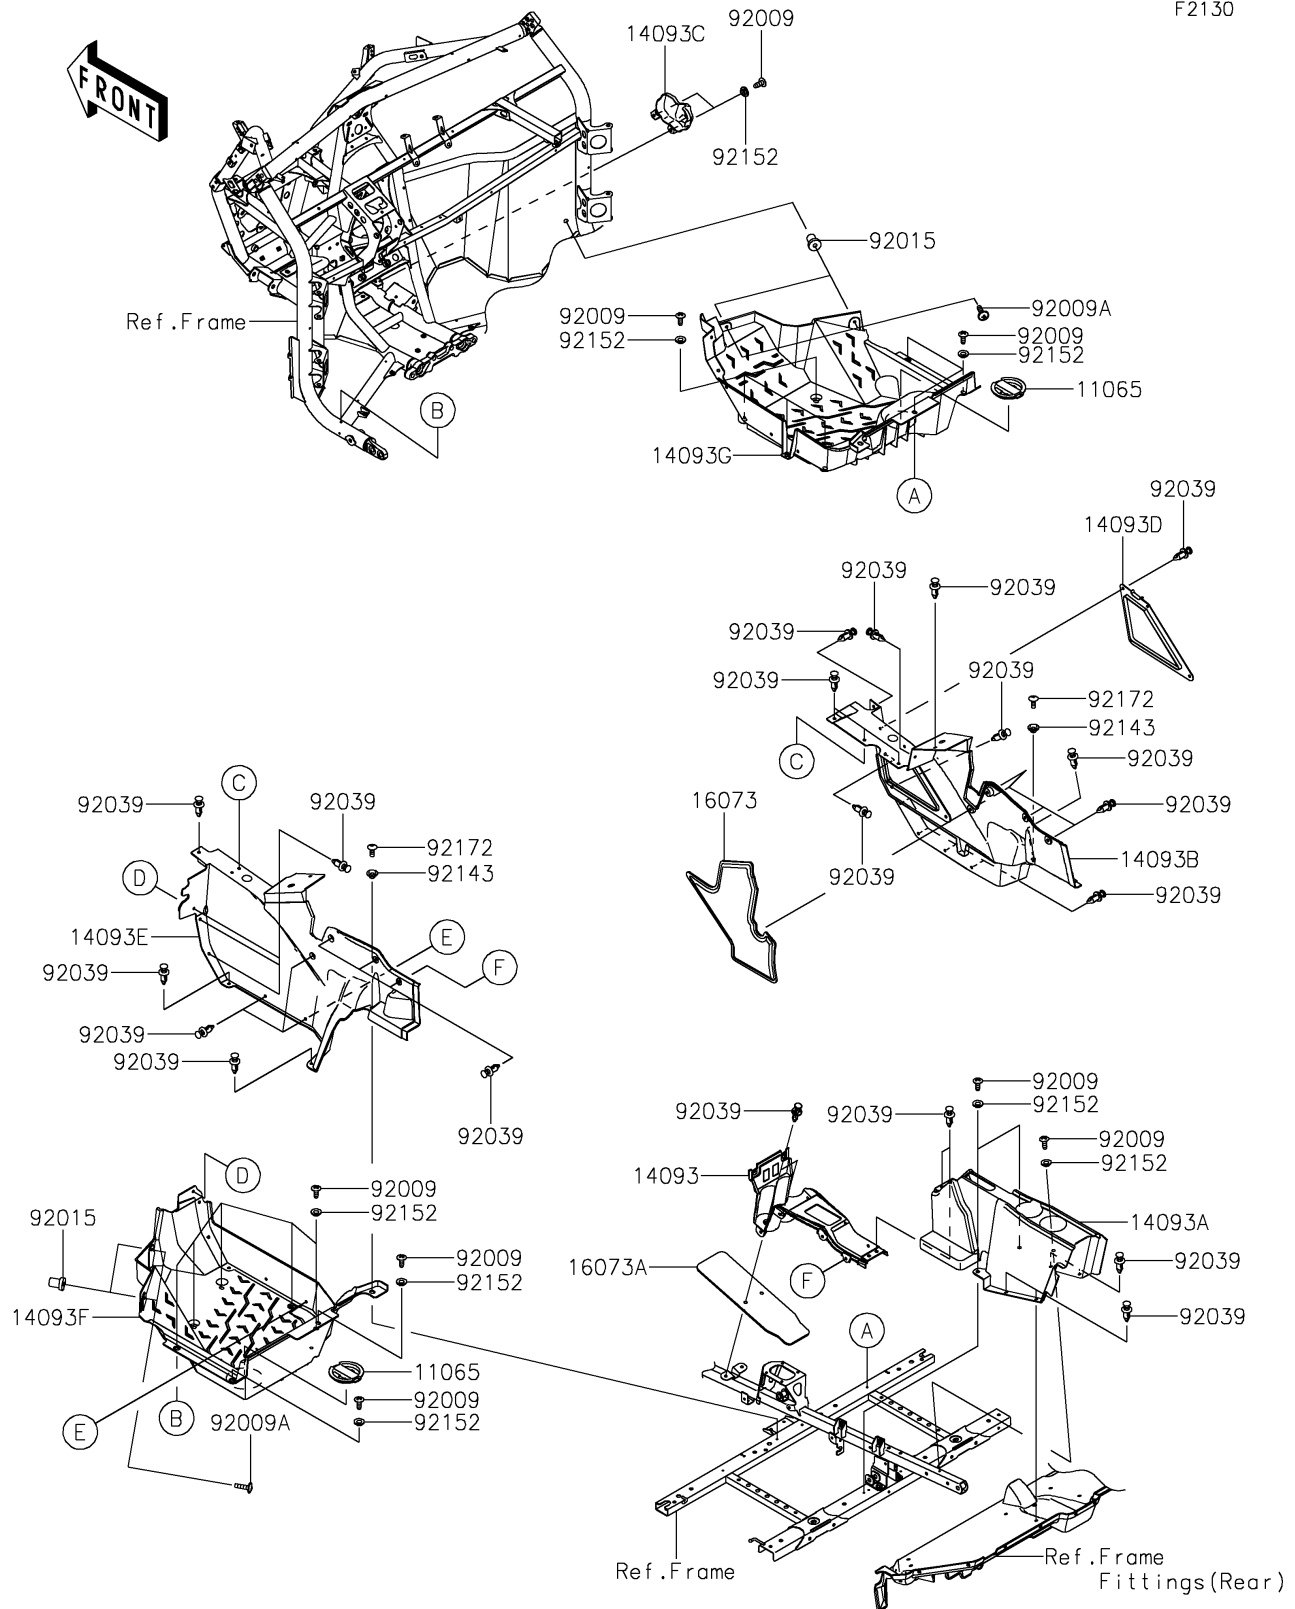

2025 Teryx KRX 1000

PARTS DIAGRAM

Frame Fittings(Front)

F2130

2025 Teryx KRX 1000

PARTS LIST

Frame Fittings(Front)

ITEM NAME	PART NUMBER	QUANTITY
CAP,FLOOR (Ref # 11065)	11065-1423	2
COVER,CENTER CONSOLE,FR (Ref # 14093)	14093-0833	1
COVER,CENTER CONSOLE,RR (Ref # 14093A)	14093-0834	1
COVER,FLOOR,CNT,RH (Ref # 14093B)	14093-0838	1
COVER,FR GEAR,SIDE (Ref # 14093C)	14093-0839	1
COVER,MAINTENANCE (Ref # 14093D)	14093-0850	1
COVER,FLOOR,CNT,LH (Ref # 14093E)	14093-1161	1
COVER,FLOOR,LH (Ref # 14093F)	14093-1208	1
COVER,FLOOR,RH (Ref # 14093G)	14093-1209	1
INSULATOR (Ref # 16073)	16073-0898	1
INSULATOR (Ref # 16073A)	16073-0940	1
SCREW,TAPPING,6X16 (Ref # 92009)	92009-1166	19
SCREW,6X22,BLACK (Ref # 92009A)	92009-1256	4
NUT,RUBBER,6MM (Ref # 92015)	92015-1692	4
RIVET (Ref # 92039)	92039-0865	41
COLLAR (Ref # 92143)	92143-1057	2
COLLAR,6.3X9.5X4.1 (Ref # 92152)	92152-1571	19
SCREW,TAPPING,6X16 (Ref # 92172)	92172-0739	2