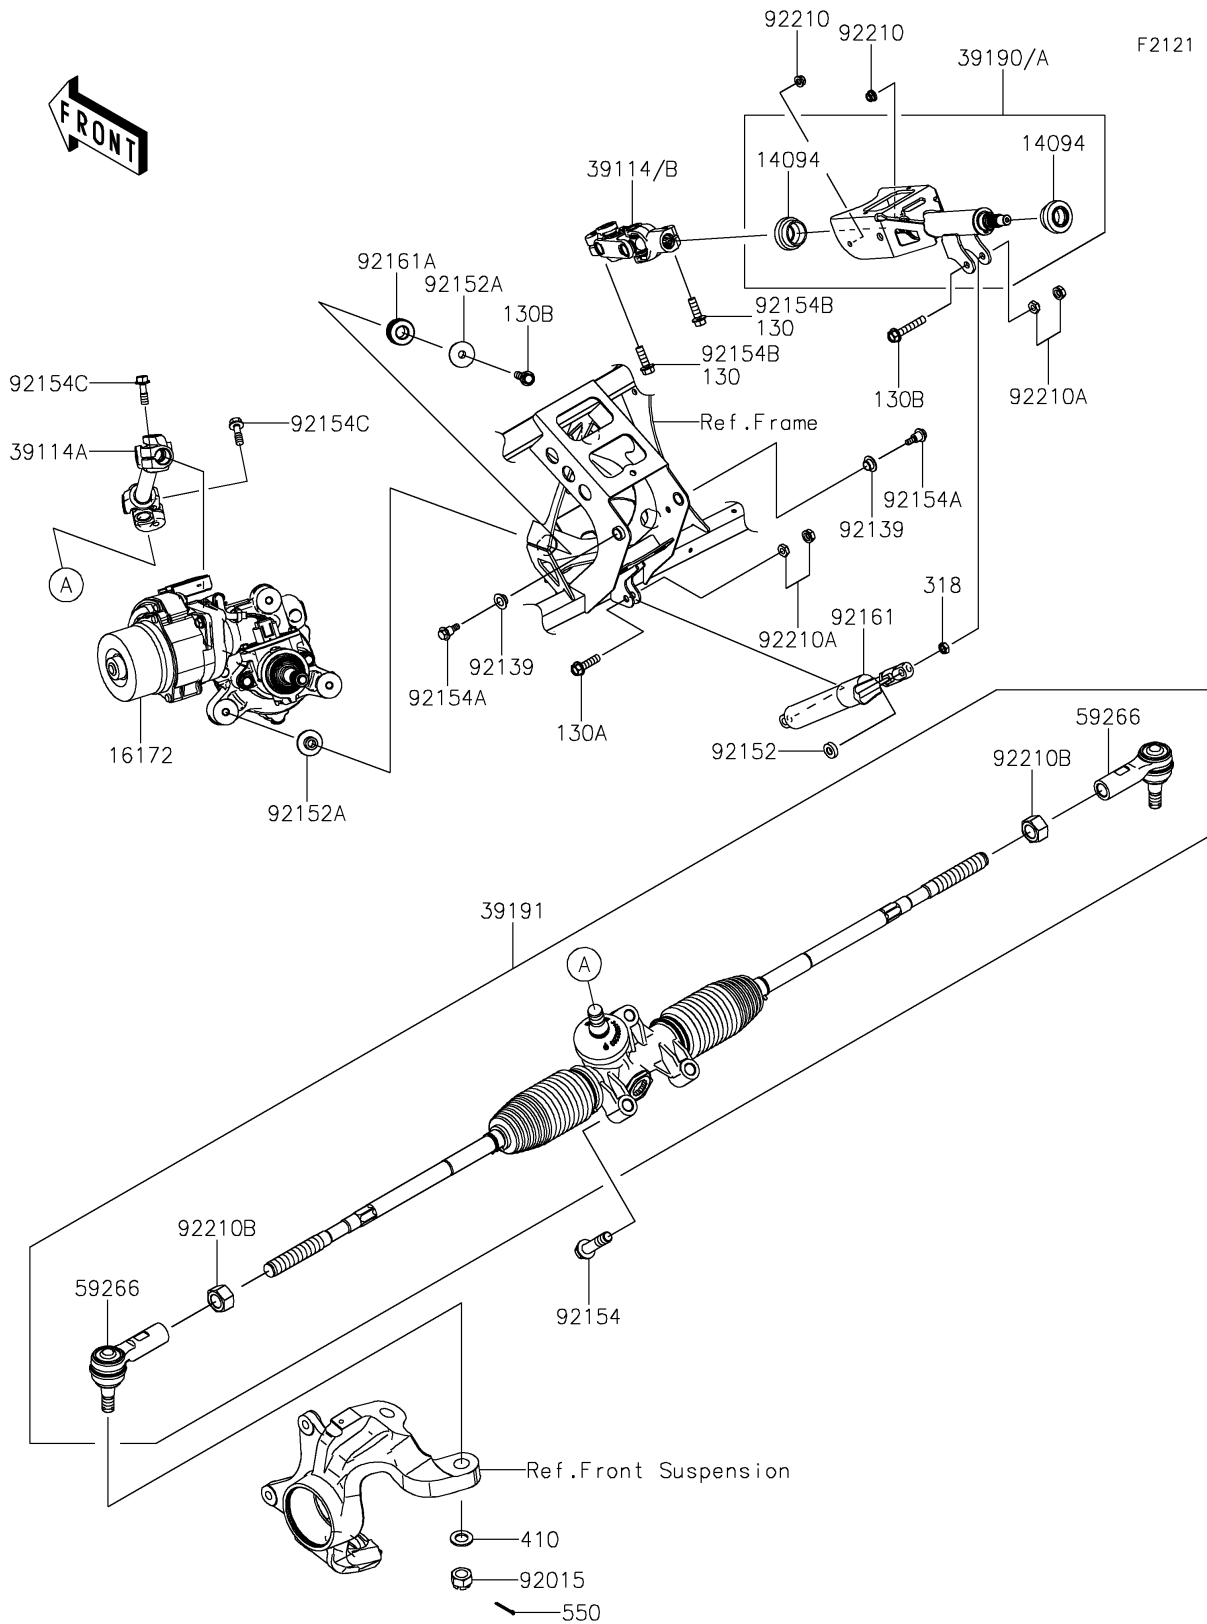

2026 Teryx KRX 1000

PARTS DIAGRAM

Steering Shaft

2026 Teryx KRX 1000

PARTS LIST

Steering Shaft

ITEM NAME	PART NUMBER	QUANTITY
COVER,STEERING SHAFT (Ref # 14094)	14094-0322	2
ACTUATOR,EPS (Ref # 16172)	16172-0043	1
SHAFT-COMP-STRG,UPP (Ref # 39114)	39114-0024	1
SHAFT-COMP-STRG,LWR (Ref # 39114A)	39114-0043	1
SHAFT-ASSY-STEERING (Ref # 39190)	39190-0018	1
GEAR-ASSY-STEERING (Ref # 39191)	39191-0040	1
JOINT-BALL (Ref # 59266)	59266-0743	2
NUT,CASTLE,14MM (Ref # 92015)	92015-1841	2
BUSHING (Ref # 92139)	92139-0230	2
COLLAR,8.2X18X5 (Ref # 92152)	92152-1848	1
COLLAR,8.5X30X10.6 (Ref # 92152A)	92152-2149	6
BOLT,FLANGED,12X50 (Ref # 92154)	92154-1008	3
BOLT,6X21.5 (Ref # 92154A)	92154-1320	2
BOLT,FLANGED,8X25 (Ref # 92154B)	92154-2190	2
BOLT,FLANGED,8X39 (Ref # 92154C)	92154-7043	2
DAMPER,STEERING TILT (Ref # 92161)	92161-2186	1
DAMPER (Ref # 92161A)	92161-2187	3
NUT,LOCK,FLANGED,6MM (Ref # 92210)	92210-0303	2
NUT,HARD LOCK,8MM (Ref # 92210A)	92210-0934	2
NUT (Ref # 92210B)	92210-1903	2
BOLT-FLANGED,8X30 (Ref # 130A)	130CA0830	1
BOLT-FLANGED,8X45 (Ref # 130B)	130CA0845	4
NUT-HEX-SMALL,8MM (Ref # 318)	318BA0800	1
WASHER-PLAIN-SMALL,14MM (Ref # 410)	410AA1400	2
PIN-COTTER,3.0X25 (Ref # 550)	550AA3025	2