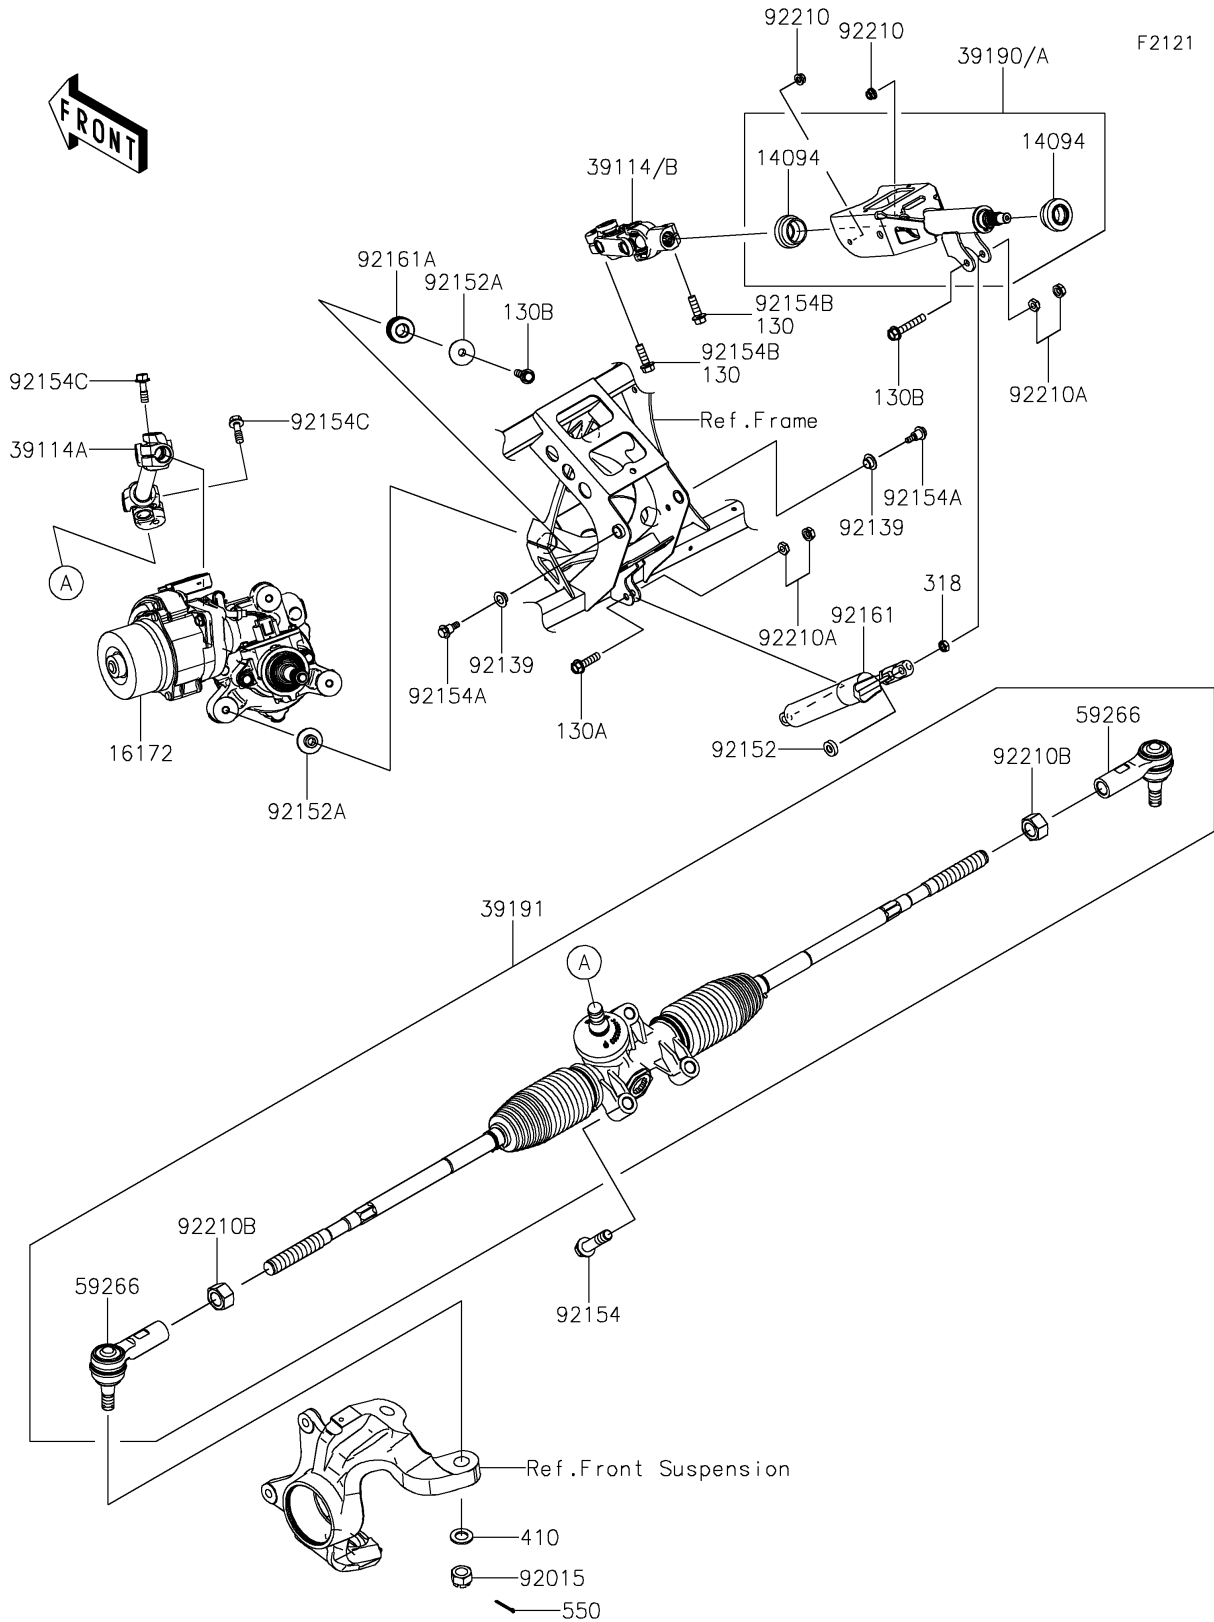

2026 TERYX KRX® 1000

PARTS DIAGRAM

Steering Shaft

2026 TERYX KRX® 1000

PARTS LIST

Steering Shaft

ITEM NAME	PART NUMBER	QUANTITY
COVER,STEERING SHAFT (Ref # 14094)	14094-0322	2
ACTUATOR,EPS (Ref # 16172)	16172-0043	1
SHAFT-COMP-STRG,UPP (Ref # 39114)	39114-0024	1
SHAFT-COMP-STRG,LWR (Ref # 39114A)	39114-0043	1
SHAFT-ASSY-STEERING (Ref # 39190)	39190-0018	1
GEAR-ASSY-STEERING (Ref # 39191)	39191-0040	1
JOINT-BALL (Ref # 59266)	59266-0743	2
NUT,CASTLE,14MM (Ref # 92015)	92015-1841	2
BUSHING (Ref # 92139)	92139-0230	2
COLLAR,8.2X18X5 (Ref # 92152)	92152-1848	1
COLLAR,8.5X30X10.6 (Ref # 92152A)	92152-2149	6
BOLT,FLANGED,12X50 (Ref # 92154)	92154-1008	3
BOLT,6X21.5 (Ref # 92154A)	92154-1320	2
BOLT,FLANGED,8X25 (Ref # 92154B)	92154-2190	2
BOLT,FLANGED,8X39 (Ref # 92154C)	92154-7043	2
DAMPER,STEERING TILT (Ref # 92161)	92161-2186	1
DAMPER (Ref # 92161A)	92161-2187	3
NUT,LOCK,FLANGED,6MM (Ref # 92210)	92210-0303	2
NUT,HARD LOCK,8MM (Ref # 92210A)	92210-0934	2
NUT (Ref # 92210B)	92210-1903	2
BOLT-FLANGED,8X30 (Ref # 130A)	130CA0830	1
BOLT-FLANGED,8X45 (Ref # 130B)	130CA0845	4
NUT-HEX-SMALL,8MM (Ref # 318)	318BA0800	1
WASHER-PLAIN-SMALL,14MM (Ref # 410)	410AA1400	2
PIN-COTTER,3.0X25 (Ref # 550)	550AA3025	2