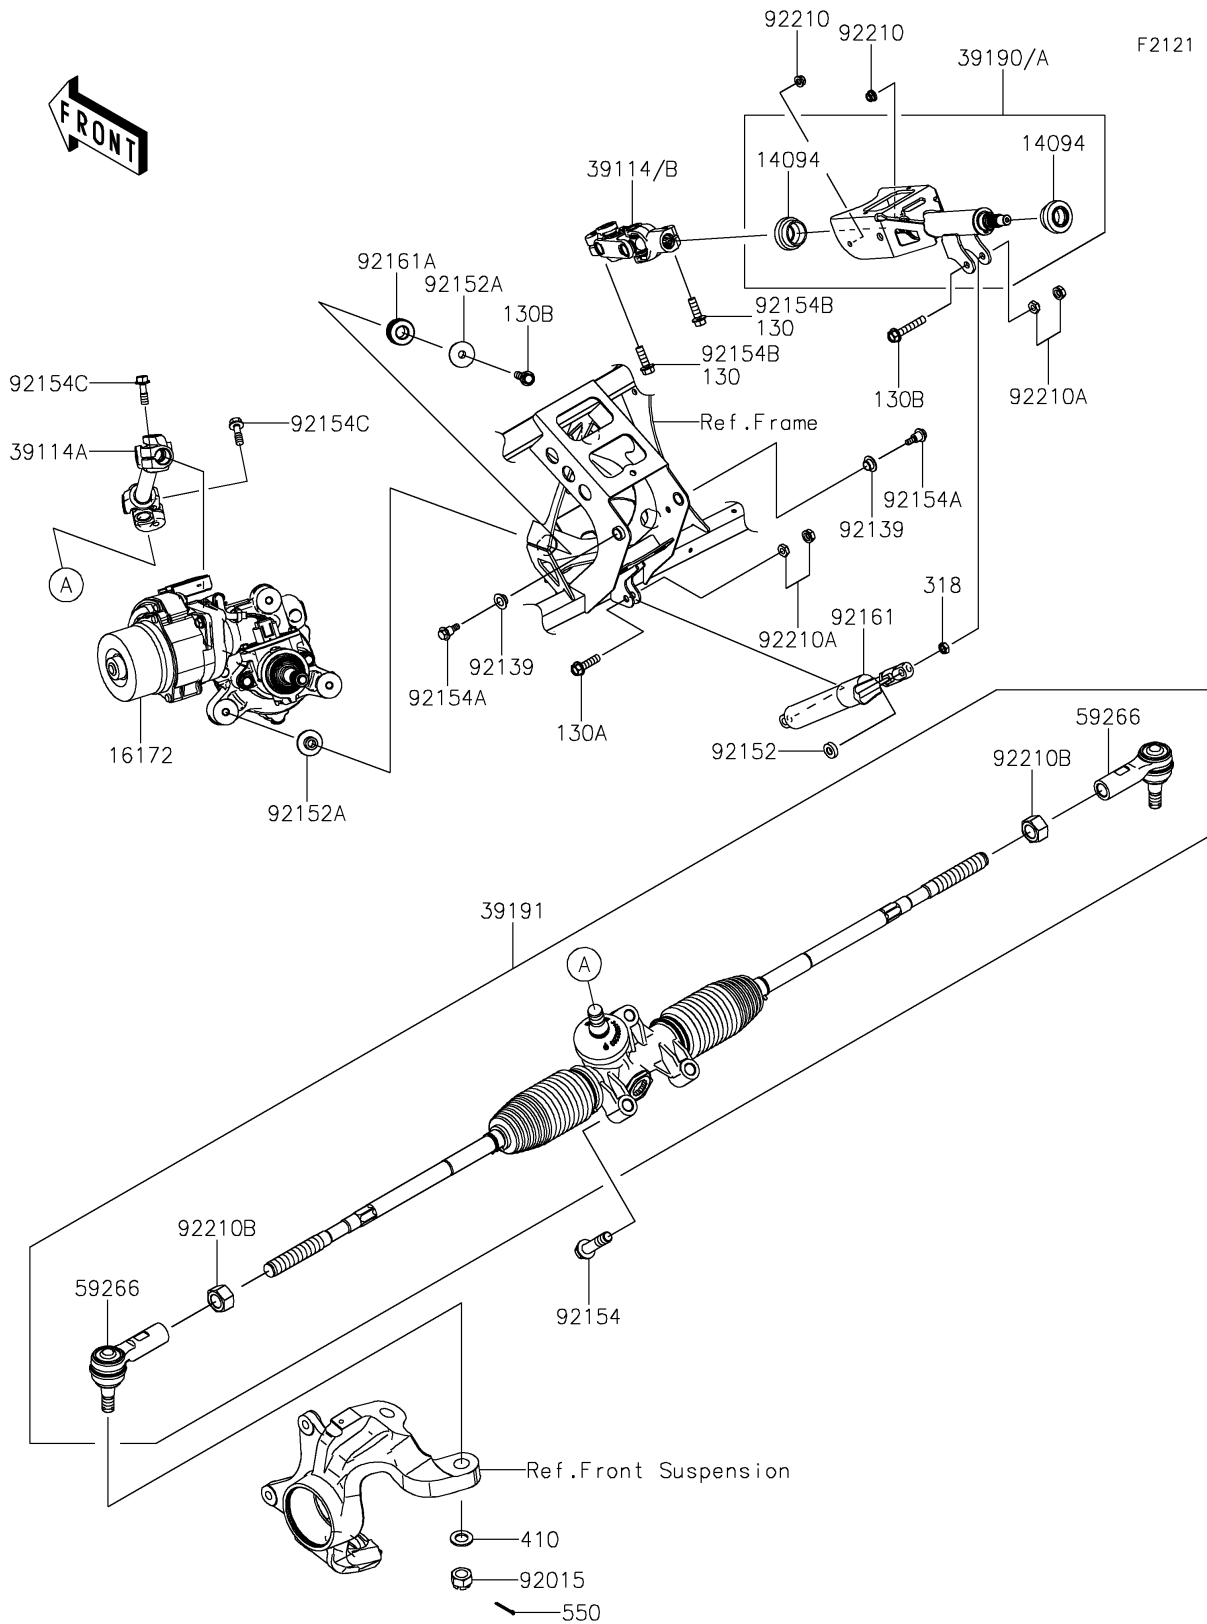

2025 Teryx KRX 1000

PARTS DIAGRAM

Steering Shaft

2025 Teryx KRX 1000

PARTS LIST

Steering Shaft

ITEM NAME	PART NUMBER	QUANTITY
COVER,STEERING SHAFT (Ref # 14094)	14094-0322	2
ACTUATOR,EPS (Ref # 16172)	16172-0043	1
SHAFT-COMP-STRG,UPP (Ref # 39114)	39114-0024	1
SHAFT-COMP-STRG,LWR (Ref # 39114A)	39114-0043	1
SHAFT-ASSY-STEERING (Ref # 39190)	39190-0018	1
GEAR-ASSY-STEERING (Ref # 39191)	39191-0040	1
JOINT-BALL (Ref # 59266)	59266-0743	2
NUT,CASTLE,14MM (Ref # 92015)	92015-1841	2
BUSHING (Ref # 92139)	92139-0230	2
COLLAR,8.2X18X5 (Ref # 92152)	92152-1848	1
COLLAR,8.5X30X10.6 (Ref # 92152A)	92152-2149	6
BOLT,FLANGED,12X50 (Ref # 92154)	92154-1008	3
BOLT,6X21.5 (Ref # 92154A)	92154-1320	2
BOLT,FLANGED,8X25 (Ref # 92154B)	92154-2190	2
BOLT,FLANGED,8X39 (Ref # 92154C)	92154-7043	2
DAMPER,STEERING TILT (Ref # 92161)	92161-2186	1
DAMPER (Ref # 92161A)	92161-2187	3
NUT,LOCK,FLANGED,6MM (Ref # 92210)	92210-0303	2
NUT,HARD LOCK,8MM (Ref # 92210A)	92210-0934	2
NUT (Ref # 92210B)	92210-1903	2
BOLT-FLANGED,8X30 (Ref # 130A)	130CA0830	1
BOLT-FLANGED,8X45 (Ref # 130B)	130CA0845	4
NUT-HEX-SMALL,8MM (Ref # 318)	318BA0800	1
WASHER-PLAIN-SMALL,14MM (Ref # 410)	410AA1400	2
PIN-COTTER,3.0X25 (Ref # 550)	550AA3025	2