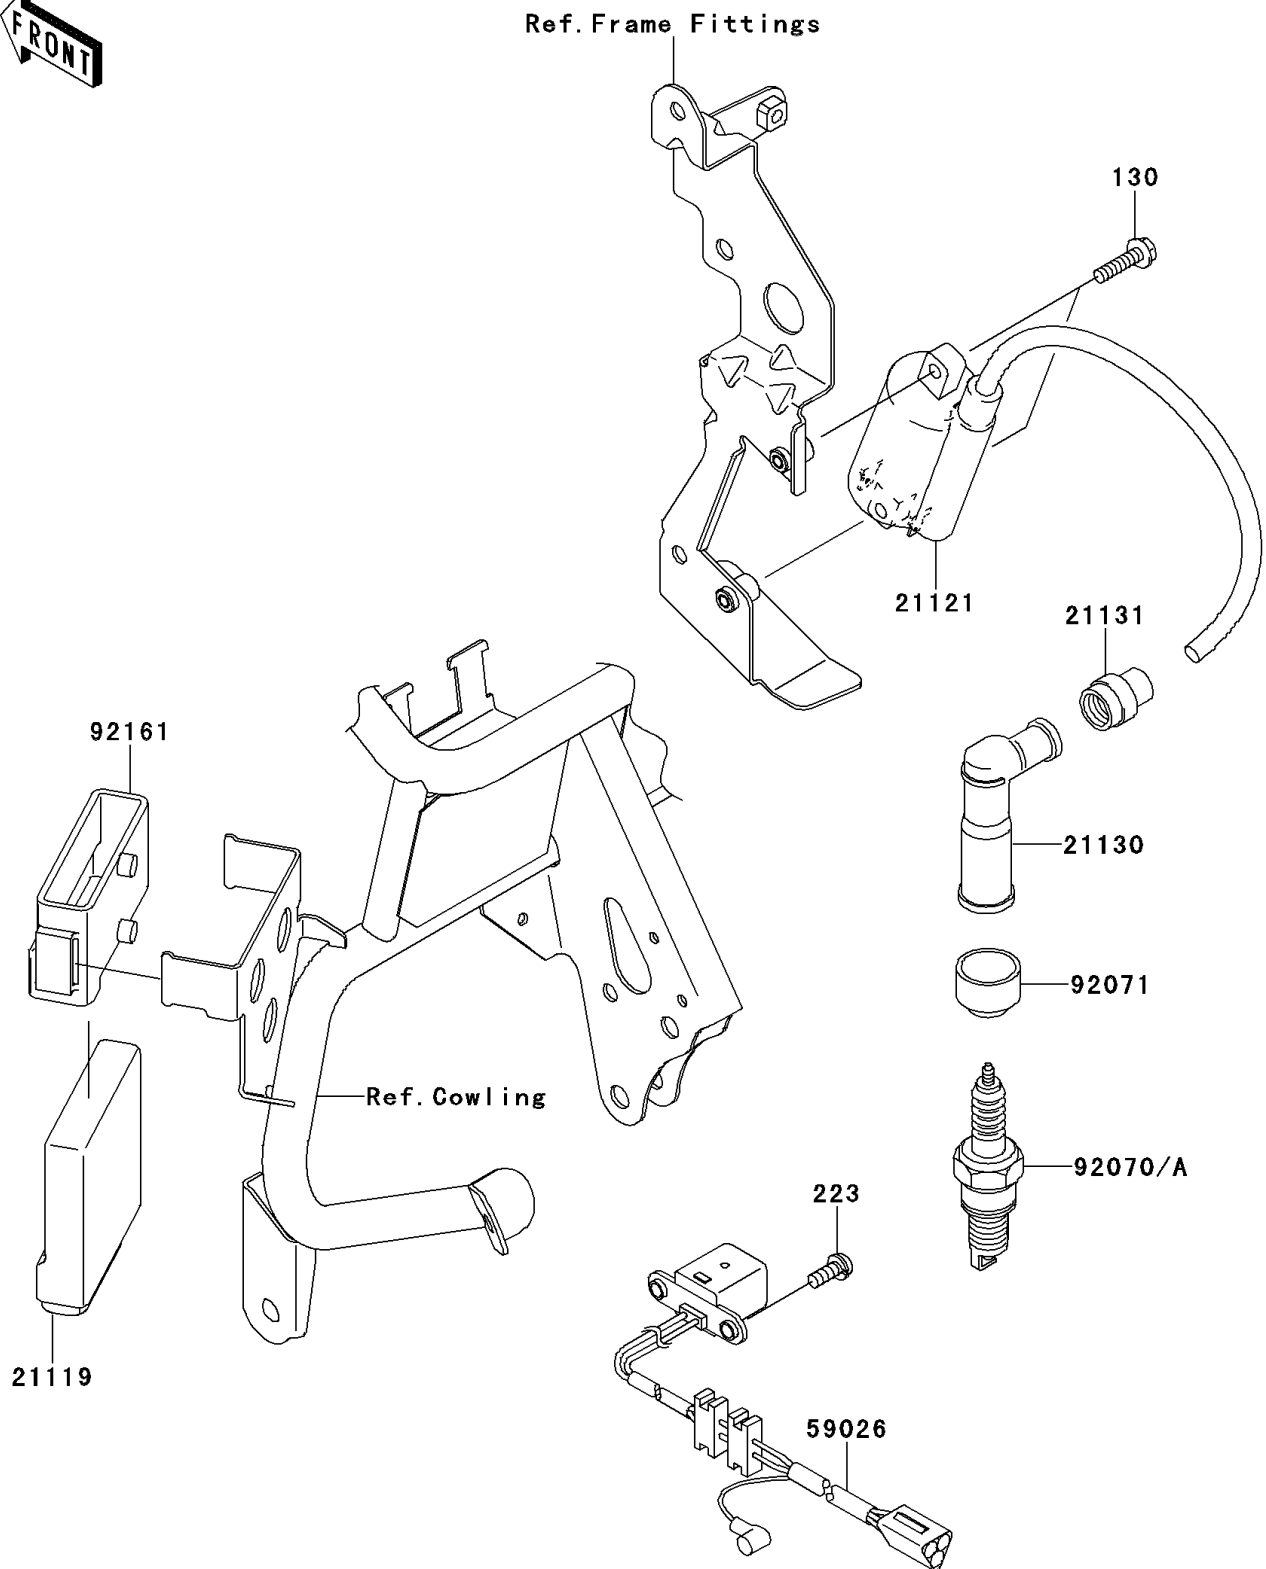

2014 KLR™ 650

PARTS DIAGRAM

Ignition System

E1830

2014 KLR™ 650

PARTS LIST

Ignition System

ITEM NAME

PART NUMBER

QUANTITY
