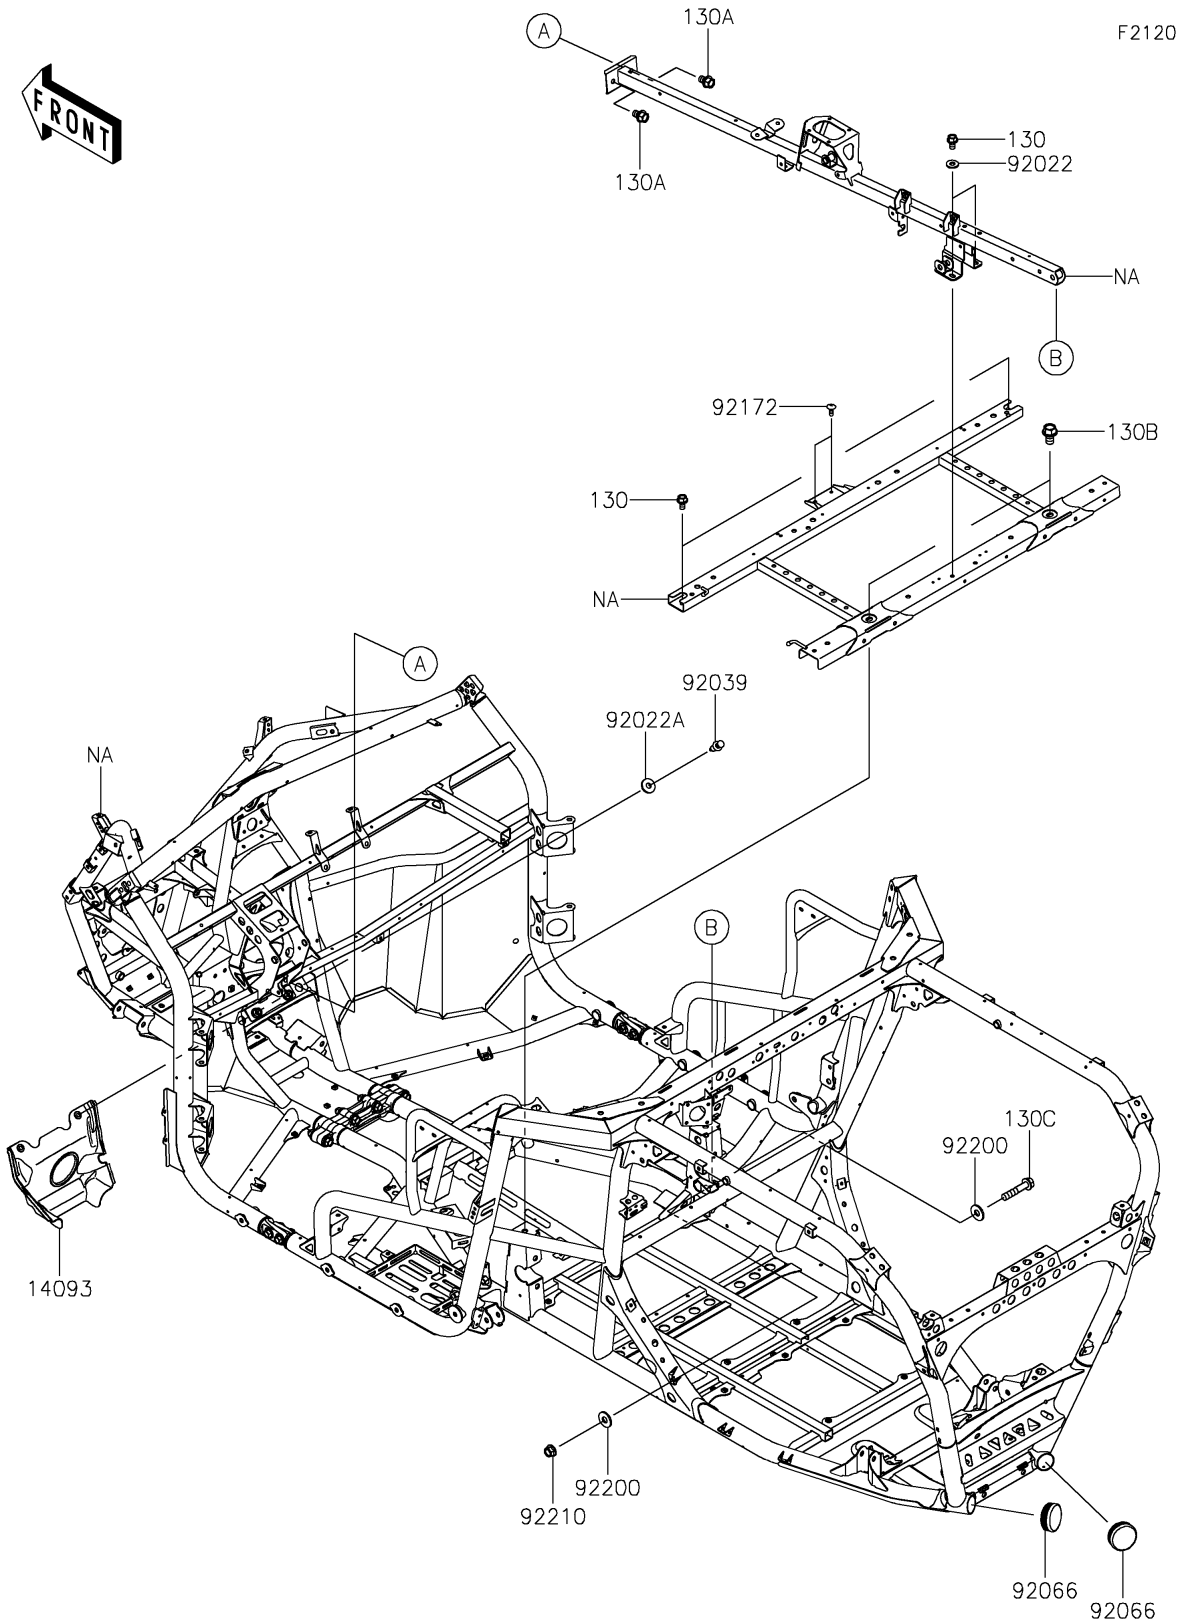

2026 Teryx KRX 1000

PARTS DIAGRAM

Frame

2026 Teryx KRX 1000

PARTS LIST

Frame

ITEM NAME	PART NUMBER	QUANTITY
COVER,PROPELLER SHAFT (Ref # 14093)	14093-1009	1
WASHER,8.2X19X2 (Ref # 92022)	92022-1533	2
WASHER,8.4X23X2.5 (Ref # 92022A)	92022-3744	2
RIVET (Ref # 92039)	92039-0865	2
PLUG,RR END (Ref # 92066)	92066-0926	2
SCREW,TAPPING,6X16 (Ref # 92172)	92172-0739	2
WASHER,11X26X2.6 (Ref # 92200)	92200-0352	2
NUT,LOCK,FLANGED,10MM (Ref # 92210)	92210-0276	1
BOLT-FLANGED,8X14 (Ref # 130)	130BA0814	4
BOLT-FLANGED,10X16 (Ref # 130A)	130BA1016	2
BOLT-FLANGED,12X20 (Ref # 130B)	130BA1220	2
BOLT-FLANGED,10X50 (Ref # 130C)	130CA1050	1