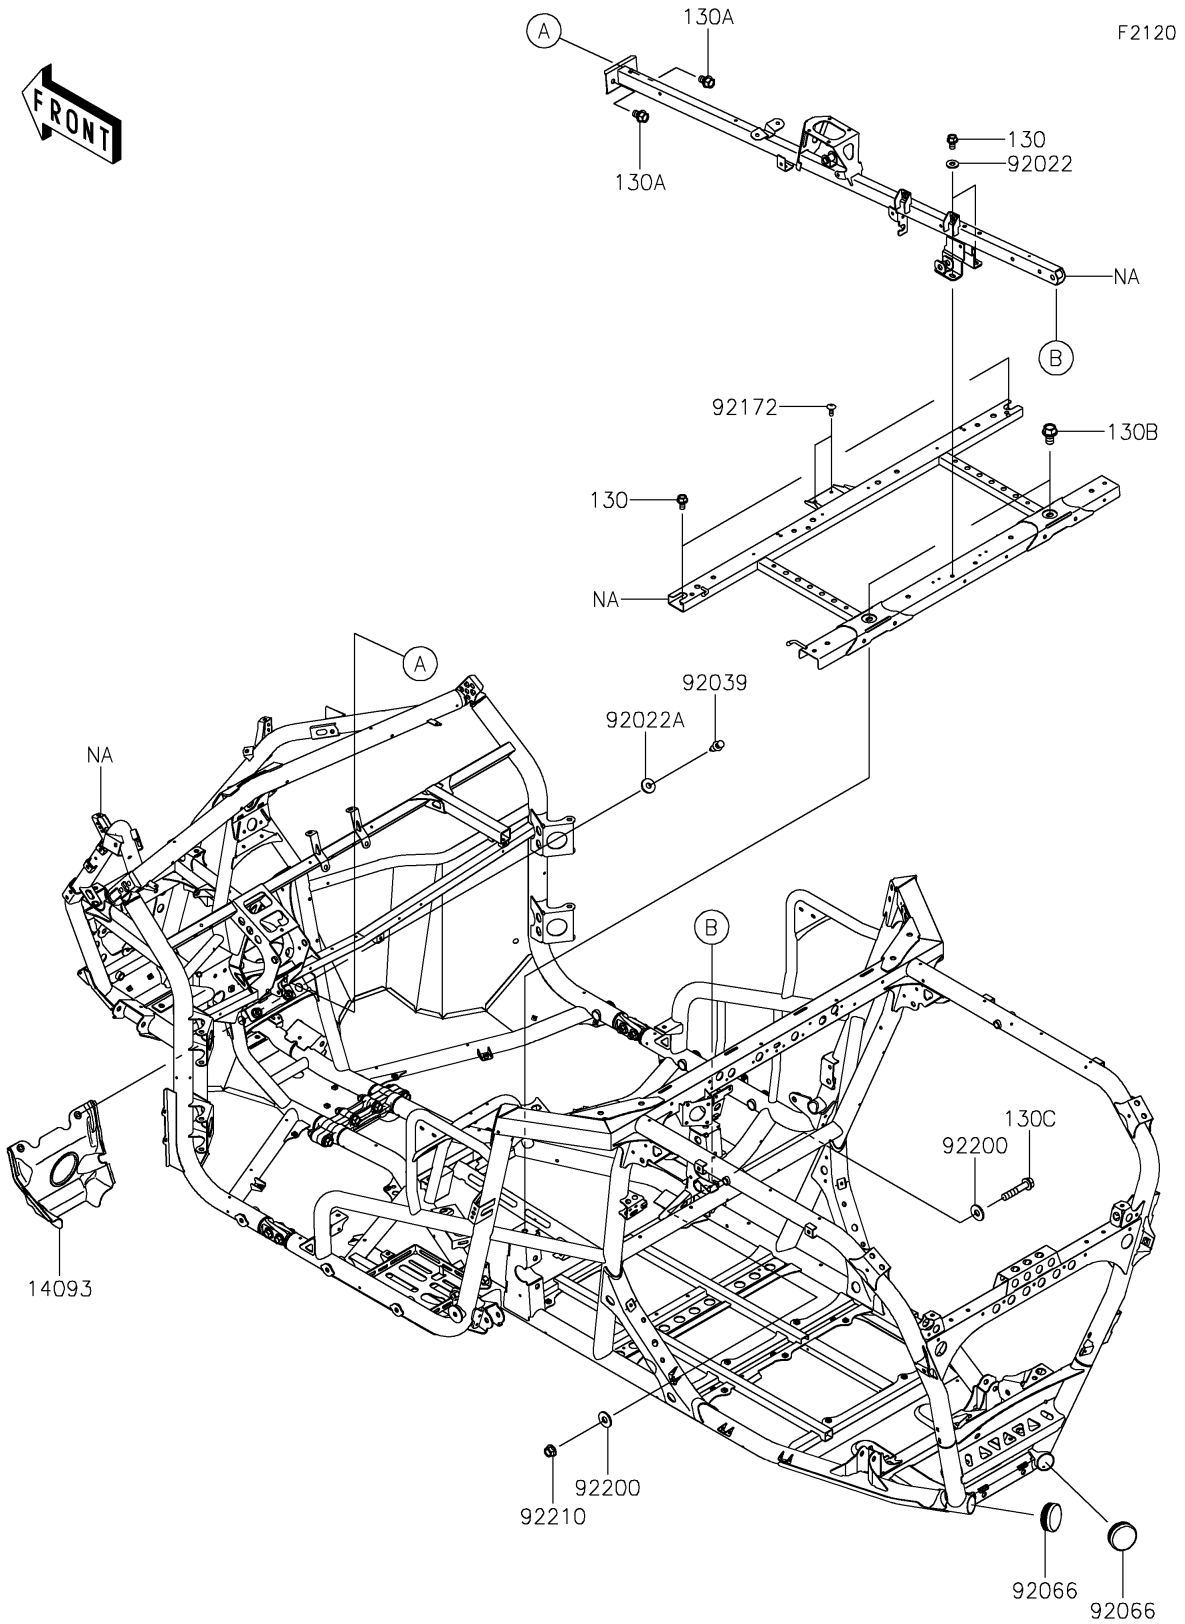

2025 Teryx KRX 1000

PARTS DIAGRAM

Frame

Kawasaki

Let the Good Times Roll®

2025 Teryx KRX 1000

PARTS LIST

Frame

ITEM NAME	PART NUMBER	QUANTITY
COVER,PROPELLER SHAFT (Ref # 14093)	14093-1009	1
WASHER,8.2X19X2 (Ref # 92022)	92022-1533	2
WASHER,8.4X23X2.5 (Ref # 92022A)	92022-3744	2
RIVET (Ref # 92039)	92039-0865	2
PLUG,RR END (Ref # 92066)	92066-0926	2
SCREW,TAPPING,6X16 (Ref # 92172)	92172-0739	2
WASHER,11X26X2.6 (Ref # 92200)	92200-0352	2
NUT,LOCK,FLANGED,10MM (Ref # 92210)	92210-0276	1
BOLT-FLANGED,8X14 (Ref # 130)	130BA0814	4
BOLT-FLANGED,10X16 (Ref # 130A)	130BA1016	2
BOLT-FLANGED,12X20 (Ref # 130B)	130BA1220	2
BOLT-FLANGED,10X50 (Ref # 130C)	130CA1050	1