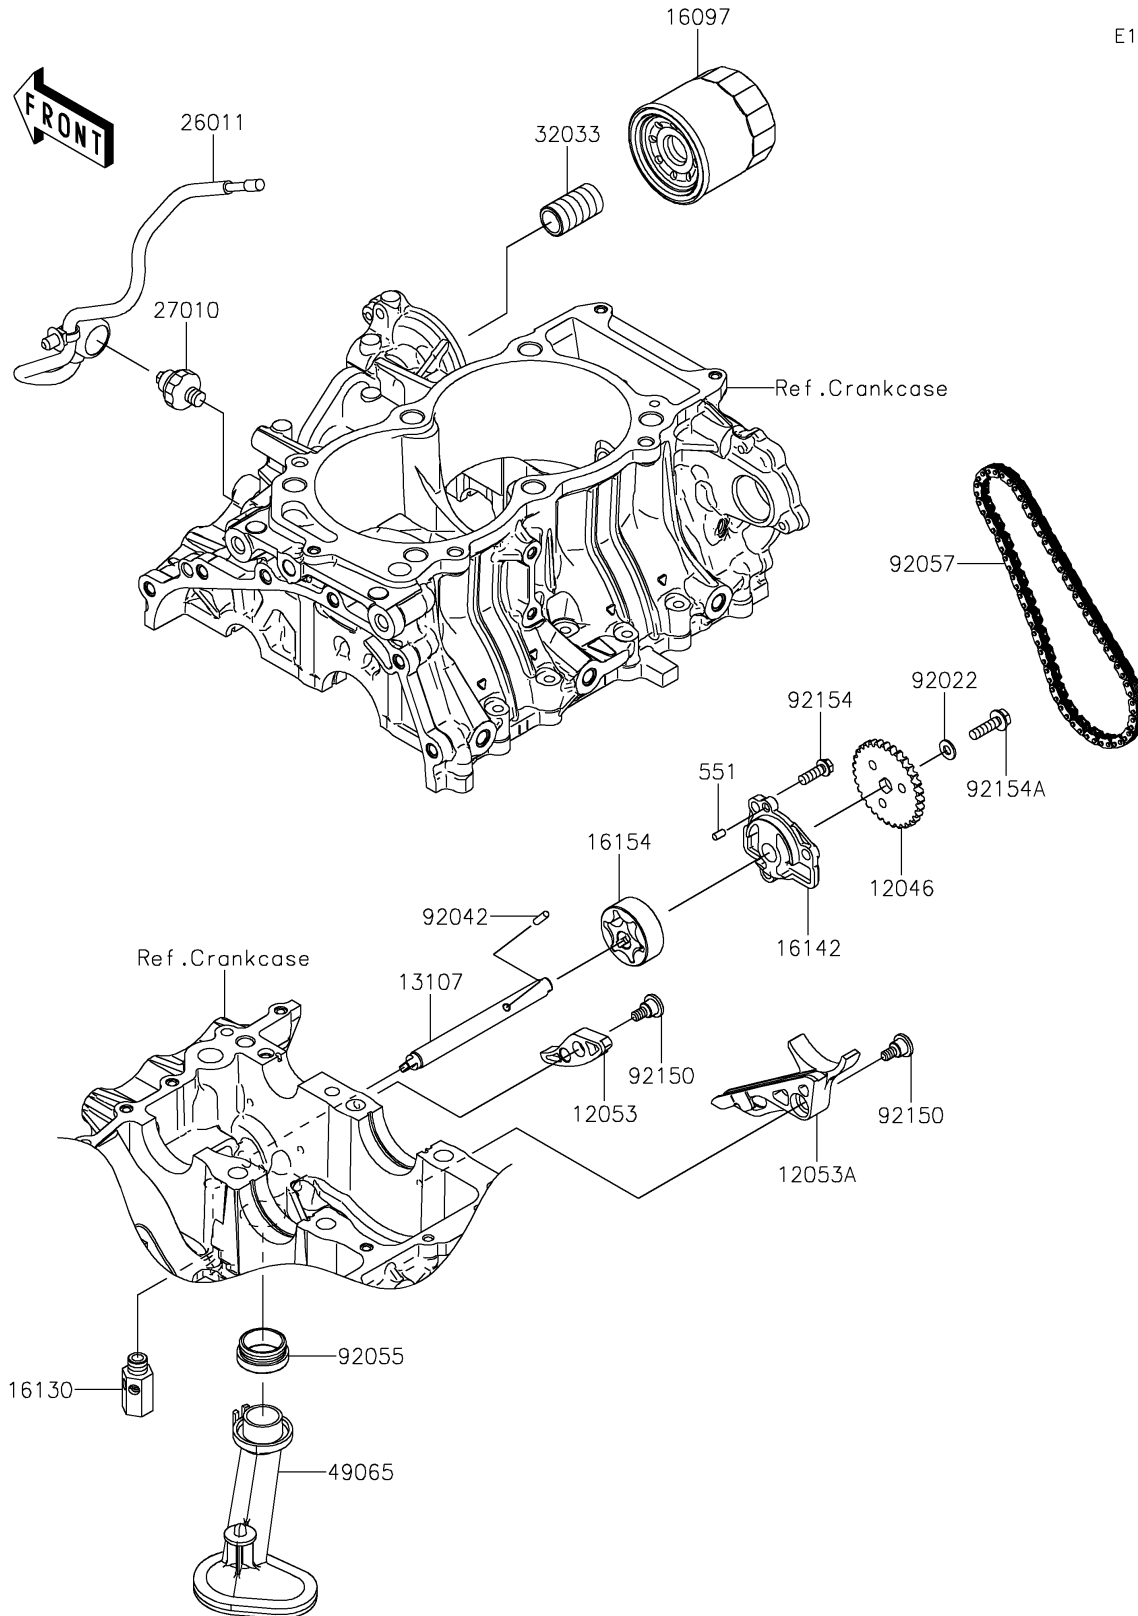

2026 Teryx KRX 1000

PARTS DIAGRAM

Oil Pump/Oil Filter

E1710

2026 Teryx KRX 1000

PARTS LIST

Oil Pump/Oil Filter

ITEM NAME	PART NUMBER	QUANTITY
SPROCKET,OIL PUMP,31T (Ref # 12046)	12046-0614	1
GUIDE-CHAIN,UPP (Ref # 12053)	12053-0374	1
GUIDE-CHAIN,LWR (Ref # 12053A)	12053-0375	1
SHAFT,OIL PUMP (Ref # 13107)	13107-0896	1
FILTER-ASSY-OIL (Ref # 16097)	16097-0007	1
VALVE-ASSY-RELIEF (Ref # 16130)	16130-1058	1
COVER-PUMP (Ref # 16142)	16142-0779	1
ROTOR-PUMP (Ref # 16154)	16154-0788	1
WIRE-LEAD (Ref # 26011)	26011-1985	1
SWITCH,OIL PRESSURE (Ref # 27010)	27010-1313	1
PIPE,OIL FILTER (Ref # 32033)	32033-1535	1
FILTER-OIL (Ref # 49065)	49065-0050	1
WASHER,6X12.8X1.2 (Ref # 92022)	92022-1827	1
PIN,DOWEL,4X13.8 (Ref # 92042)	92042-030	1
RING-O,OIL FILTER (Ref # 92055)	92055-1503	1
CHAIN,98XRH2010-70M (Ref # 92057)	92057-0765	1
BOLT,6MM (Ref # 92150)	92150-1090	2
BOLT,FLANGED,6X18 (Ref # 92154)	92154-0499	3
BOLT,FLANGED,6X22 (Ref # 92154A)	92154-1525	1
PIN-DOWEL,4X8 (Ref # 551)	551A0408	1