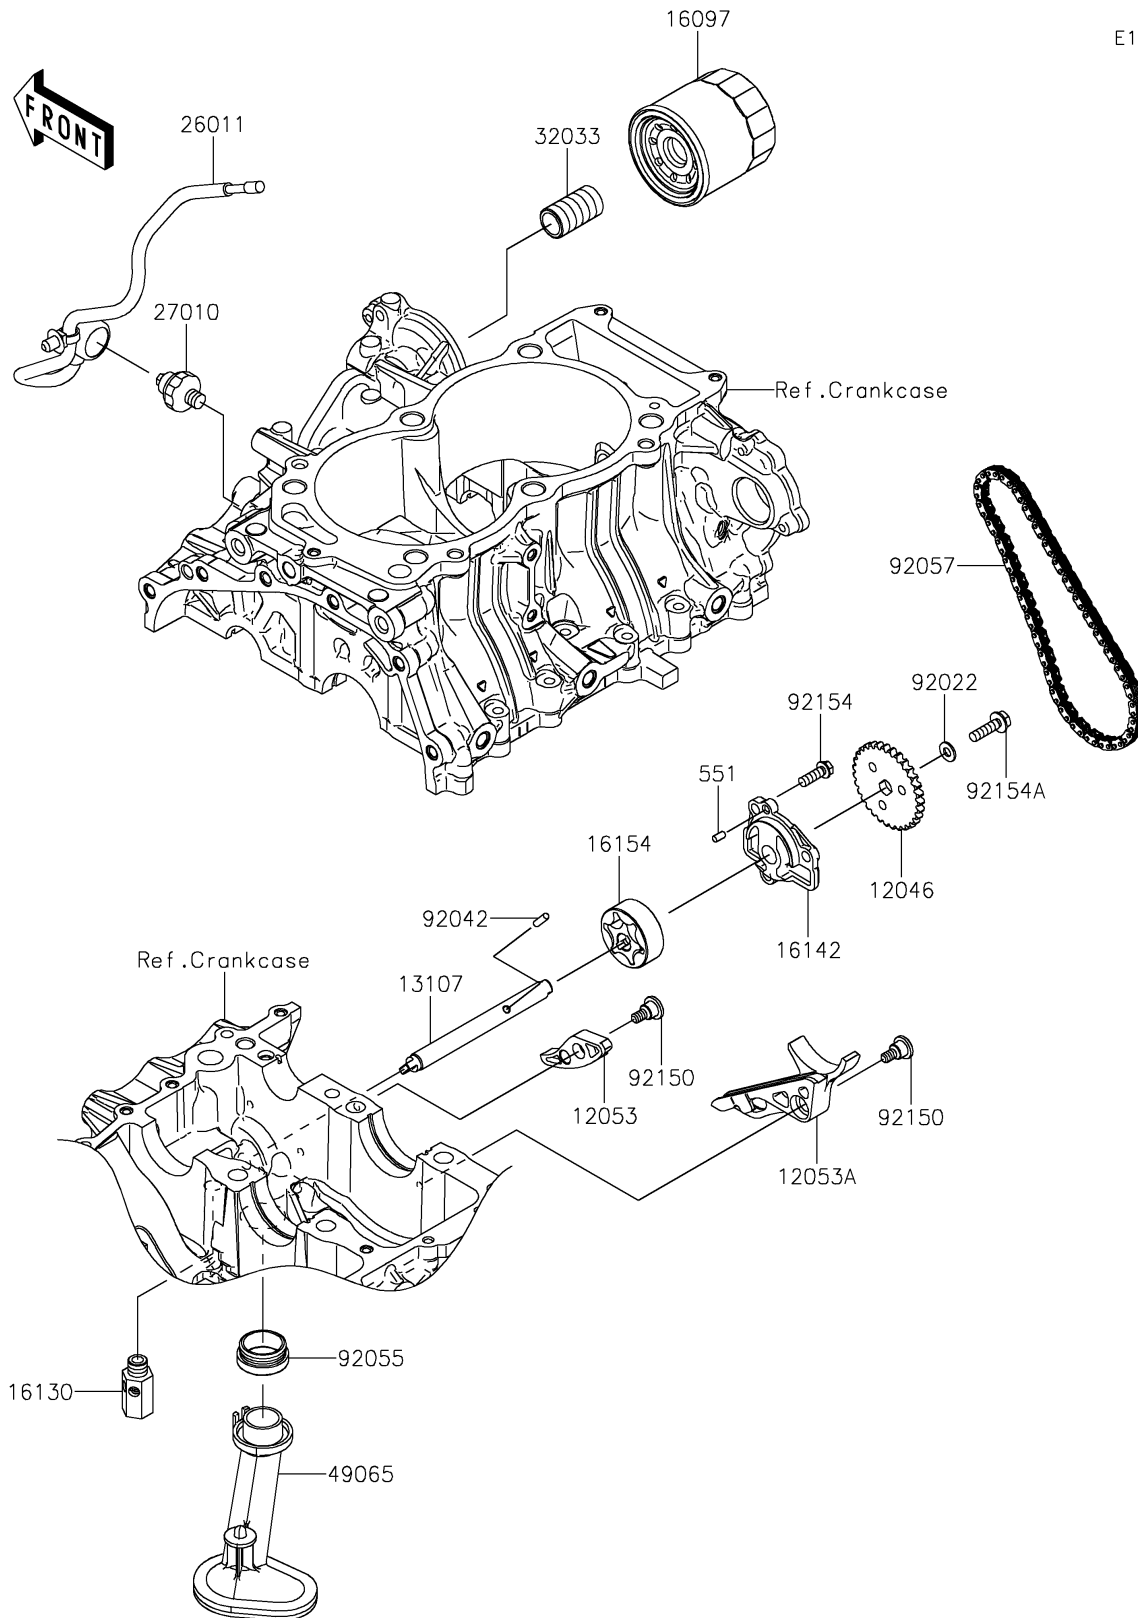

2026 TERYX KRX® 1000

PARTS DIAGRAM

Oil Pump/Oil Filter

E1710

2026 TERYX KRX® 1000

PARTS LIST

Oil Pump/Oil Filter

ITEM NAME	PART NUMBER	QUANTITY
SPROCKET,OIL PUMP,31T (Ref # 12046)	12046-0614	1
GUIDE-CHAIN,UPP (Ref # 12053)	12053-0374	1
GUIDE-CHAIN,LWR (Ref # 12053A)	12053-0375	1
SHAFT,OIL PUMP (Ref # 13107)	13107-0896	1
FILTER-ASSY-OIL (Ref # 16097)	16097-0007	1
VALVE-ASSY-RELIEF (Ref # 16130)	16130-1058	1
COVER-PUMP (Ref # 16142)	16142-0779	1
ROTOR-PUMP (Ref # 16154)	16154-0788	1
WIRE-LEAD (Ref # 26011)	26011-1985	1
SWITCH,OIL PRESSURE (Ref # 27010)	27010-1313	1
PIPE,OIL FILTER (Ref # 32033)	32033-1535	1
FILTER-OIL (Ref # 49065)	49065-0050	1
WASHER,6X12.8X1.2 (Ref # 92022)	92022-1827	1
PIN,DOWEL,4X13.8 (Ref # 92042)	92042-030	1
RING-O,OIL FILTER (Ref # 92055)	92055-1503	1
CHAIN,98XRH2010-70M (Ref # 92057)	92057-0765	1
BOLT,6MM (Ref # 92150)	92150-1090	2
BOLT,FLANGED,6X18 (Ref # 92154)	92154-0499	3
BOLT,FLANGED,6X22 (Ref # 92154A)	92154-1525	1
PIN-DOWEL,4X8 (Ref # 551)	551A0408	1