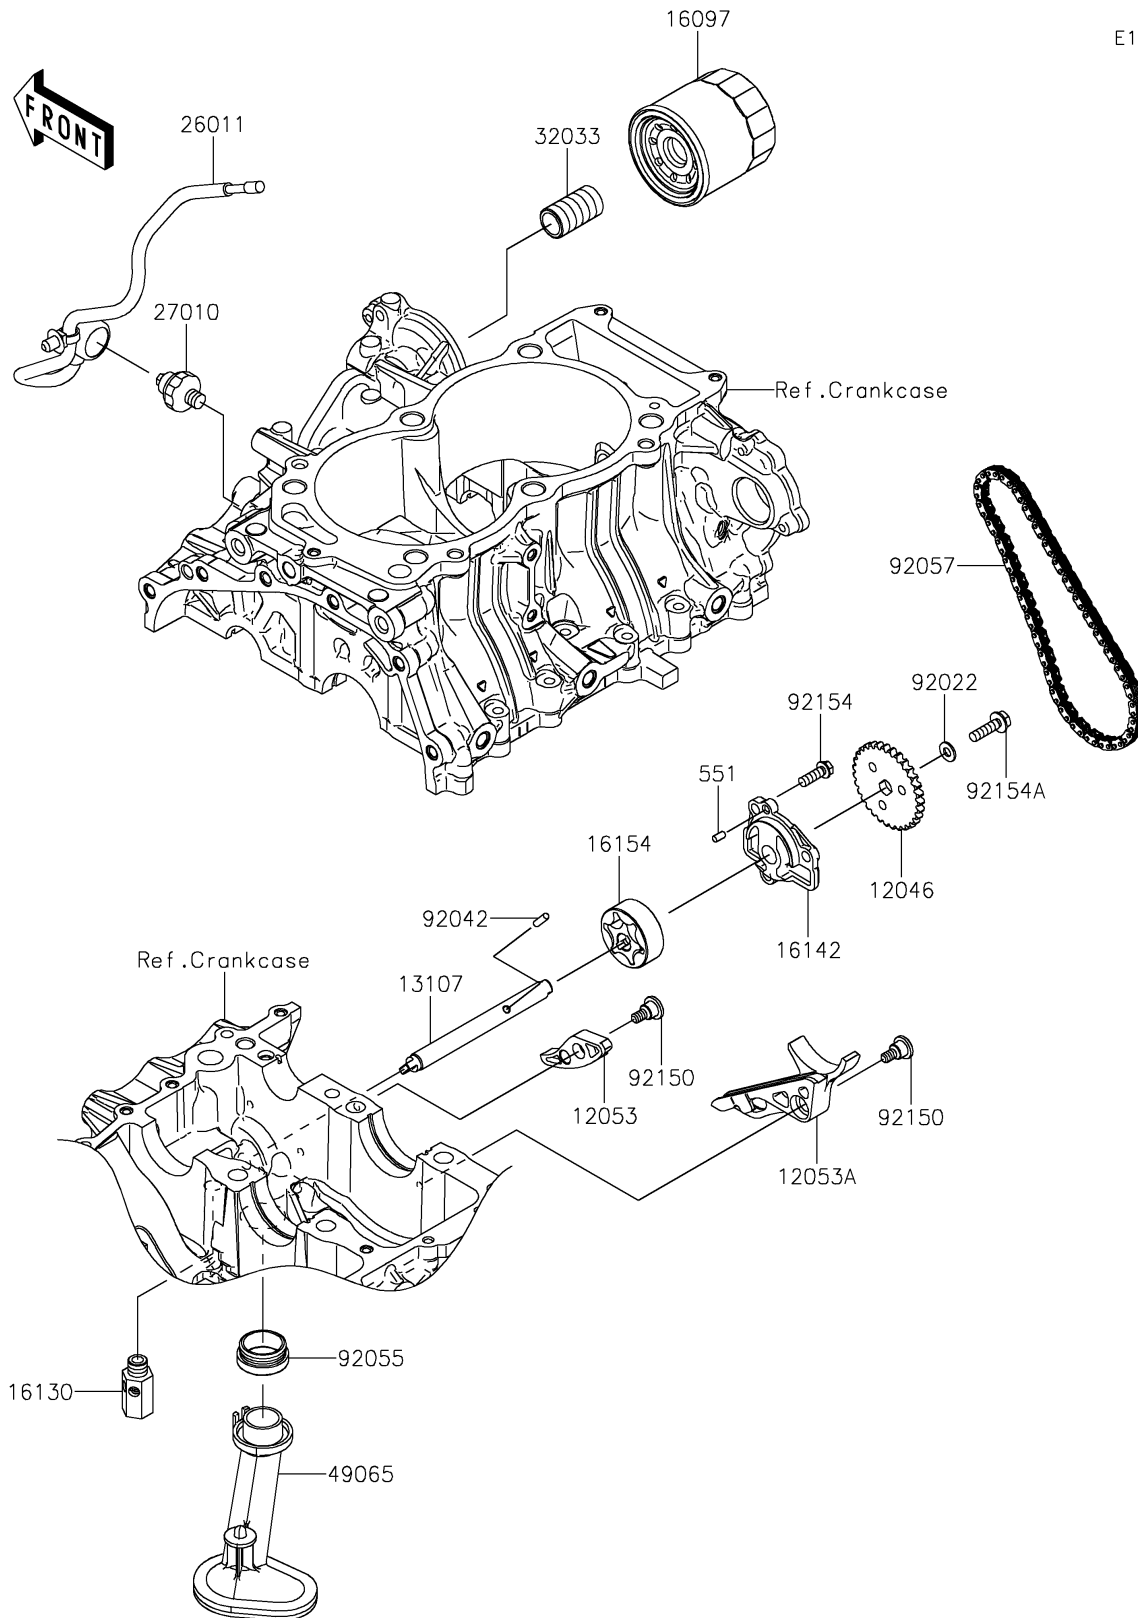

2025 Teryx KRX 1000

PARTS DIAGRAM

Oil Pump/Oil Filter

E1710

2025 Teryx KRX 1000

PARTS LIST

Oil Pump/Oil Filter

ITEM NAME	PART NUMBER	QUANTITY
SPROCKET,OIL PUMP,31T (Ref # 12046)	12046-0614	1
GUIDE-CHAIN,UPP (Ref # 12053)	12053-0374	1
GUIDE-CHAIN,LWR (Ref # 12053A)	12053-0375	1
SHAFT,OIL PUMP (Ref # 13107)	13107-0896	1
FILTER-ASSY-OIL (Ref # 16097)	16097-0007	1
VALVE-ASSY-RELIEF (Ref # 16130)	16130-1058	1
COVER-PUMP (Ref # 16142)	16142-0779	1
ROTOR-PUMP (Ref # 16154)	16154-0788	1
WIRE-LEAD (Ref # 26011)	26011-1985	1
SWITCH,OIL PRESSURE (Ref # 27010)	27010-1313	1
PIPE,OIL FILTER (Ref # 32033)	32033-1535	1
FILTER-OIL (Ref # 49065)	49065-0050	1
WASHER,6X12.8X1.2 (Ref # 92022)	92022-1827	1
PIN,DOWEL,4X13.8 (Ref # 92042)	92042-030	1
RING-O,OIL FILTER (Ref # 92055)	92055-1503	1
CHAIN,98XRH2010-70M (Ref # 92057)	92057-0765	1
BOLT,6MM (Ref # 92150)	92150-1090	2
BOLT,FLANGED,6X18 (Ref # 92154)	92154-0499	3
BOLT,FLANGED,6X22 (Ref # 92154A)	92154-1525	1
PIN-DOWEL,4X8 (Ref # 551)	551A0408	1