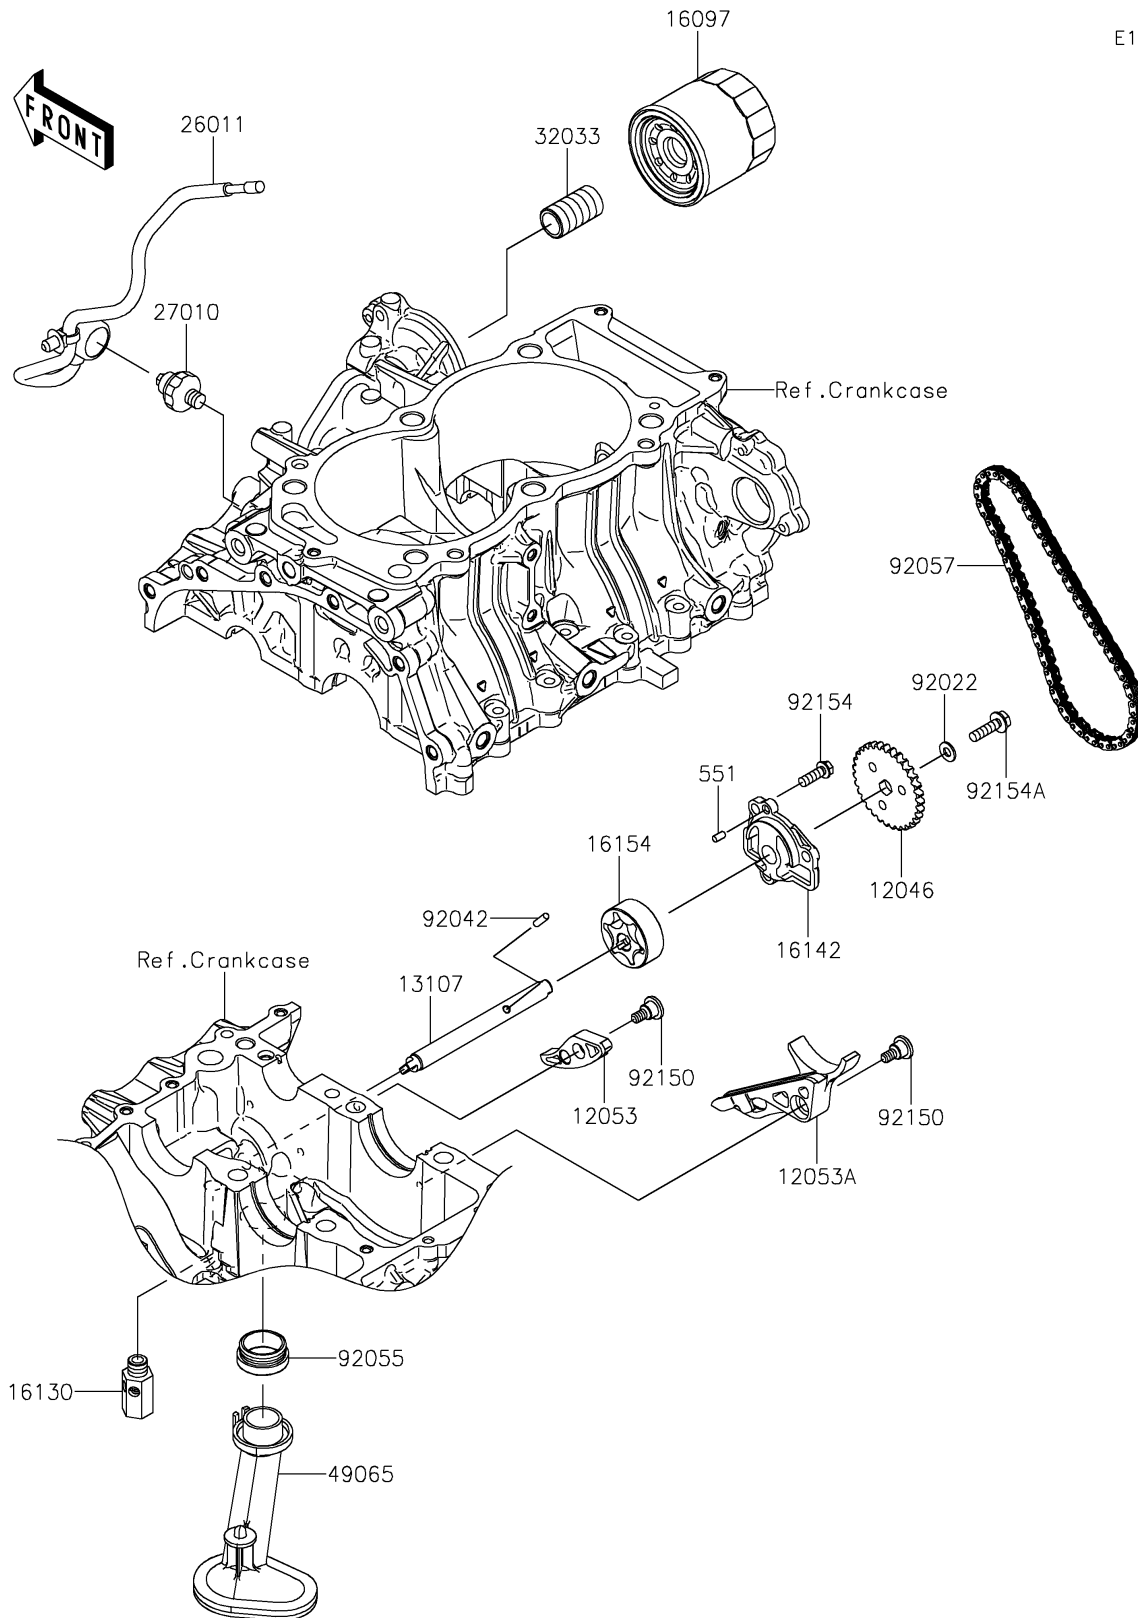

2025 TERYX KRX® 1000

PARTS DIAGRAM

Oil Pump/Oil Filter

E1710

2025 TERYX KRX® 1000

PARTS LIST

Oil Pump/Oil Filter

ITEM NAME	PART NUMBER	QUANTITY
SPROCKET,OIL PUMP,31T (Ref # 12046)	12046-0614	1
GUIDE-CHAIN,UPP (Ref # 12053)	12053-0374	1
GUIDE-CHAIN,LWR (Ref # 12053A)	12053-0375	1
SHAFT,OIL PUMP (Ref # 13107)	13107-0896	1
FILTER-ASSY-OIL (Ref # 16097)	16097-0007	1
VALVE-ASSY-RELIEF (Ref # 16130)	16130-1058	1
COVER-PUMP (Ref # 16142)	16142-0779	1
ROTOR-PUMP (Ref # 16154)	16154-0788	1
WIRE-LEAD (Ref # 26011)	26011-1985	1
SWITCH,OIL PRESSURE (Ref # 27010)	27010-1313	1
PIPE,OIL FILTER (Ref # 32033)	32033-1535	1
FILTER-OIL (Ref # 49065)	49065-0050	1
WASHER,6X12.8X1.2 (Ref # 92022)	92022-1827	1
PIN,DOWEL,4X13.8 (Ref # 92042)	92042-030	1
RING-O,OIL FILTER (Ref # 92055)	92055-1503	1
CHAIN,98XRH2010-70M (Ref # 92057)	92057-0765	1
BOLT,6MM (Ref # 92150)	92150-1090	2
BOLT,FLANGED,6X18 (Ref # 92154)	92154-0499	3
BOLT,FLANGED,6X22 (Ref # 92154A)	92154-1525	1
PIN-DOWEL,4X8 (Ref # 551)	551A0408	1