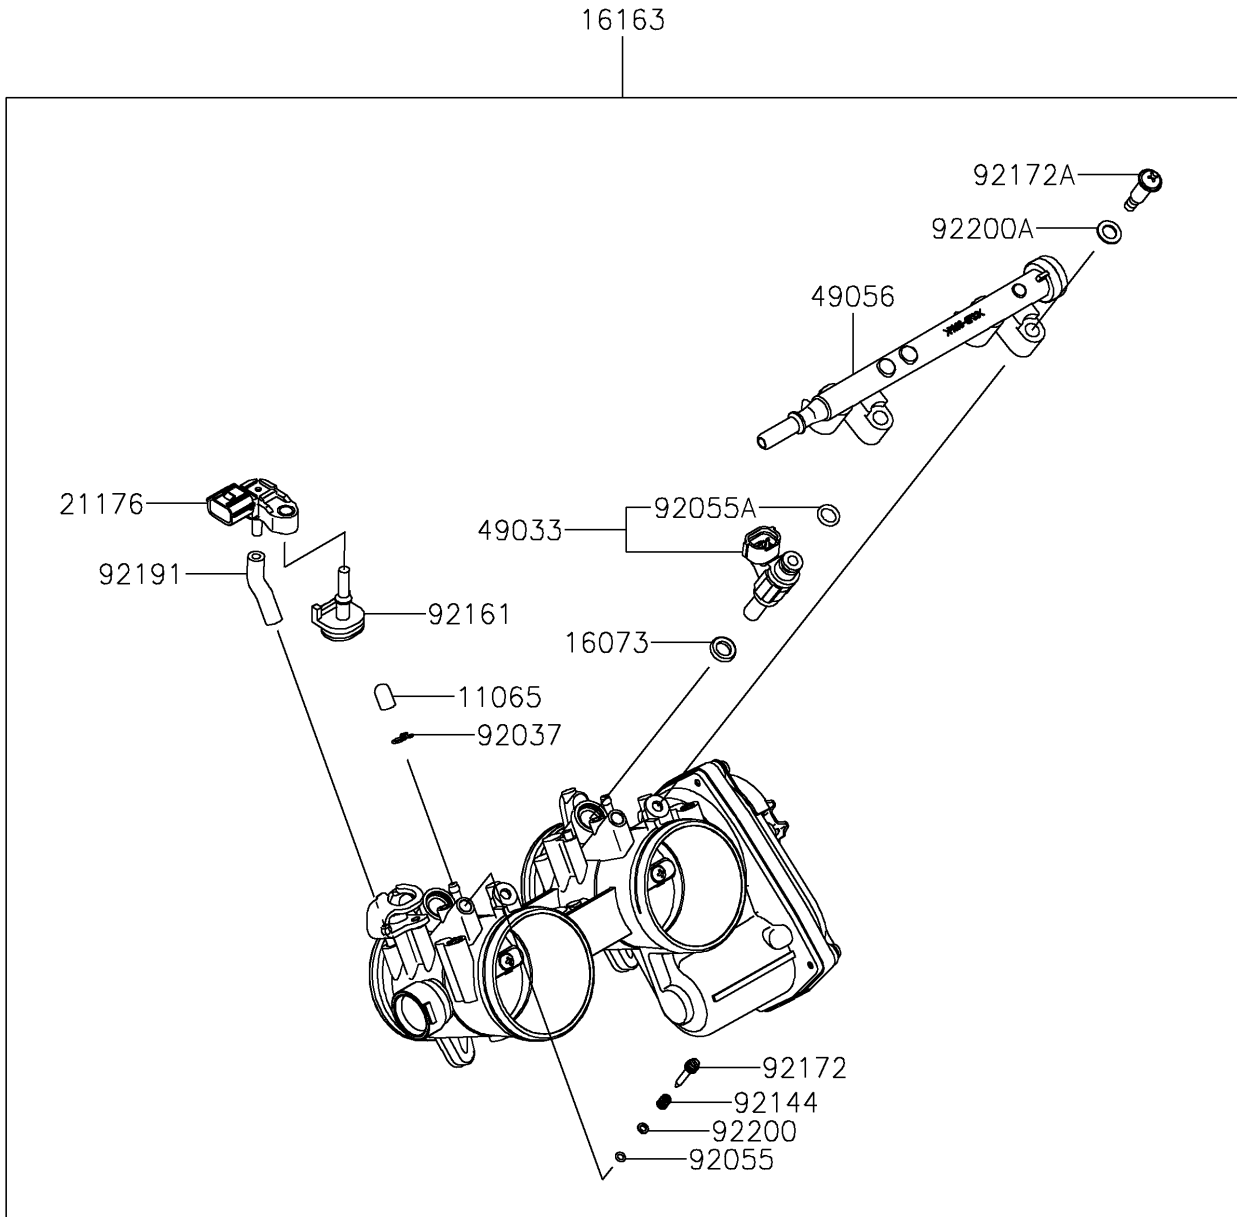

2026 Teryx KRX 1000

PARTS DIAGRAM

Throttle

E1510

2026 Teryx KRX 1000

PARTS LIST

Throttle

| ITEM NAME | PART NUMBER | QUANTITY |
|--|-------------|----------|
| CAP (Ref # 11065) | 11065-0072 | 2 |
| INSULATOR (Ref # 16073) | 16073-0848 | 2 |
| THROTTLE-ASSY (Ref # 16163) | 16163-0991 | 1 |
| SENSOR,PRESSURE (Ref # 21176) | 21176-0906 | 1 |
| NOZZLE-INJECTION (Ref # 49033) | 49033-0040 | 2 |
| PIPE-INJECTION (Ref # 49056) | 49056-0564 | 1 |
| CLAMP,TUBE (Ref # 92037) | 92037-1124 | 2 |
| RING-O (Ref # 92055) | 92055-0840 | 2 |
| RING-O,INJECTION NOZZLE (Ref # 92055A) | 92055-0937 | 2 |
| SPRING (Ref # 92144) | 92144-1674 | 2 |
| DAMPER (Ref # 92161) | 92161-0673 | 1 |
| SCREW (Ref # 92172) | 92172-0156 | 2 |
| SCREW,PIPE INJECTION (Ref # 92172A) | 92172-0828 | 2 |
| TUBE,3.2X7.4X40 (Ref # 92191) | 92191-1551 | 1 |
| WASHER,PILOT AIR SCREW (Ref # 92200) | 92200-1564 | 2 |
| WASHER (Ref # 92200A) | 92200-3807 | 2 |