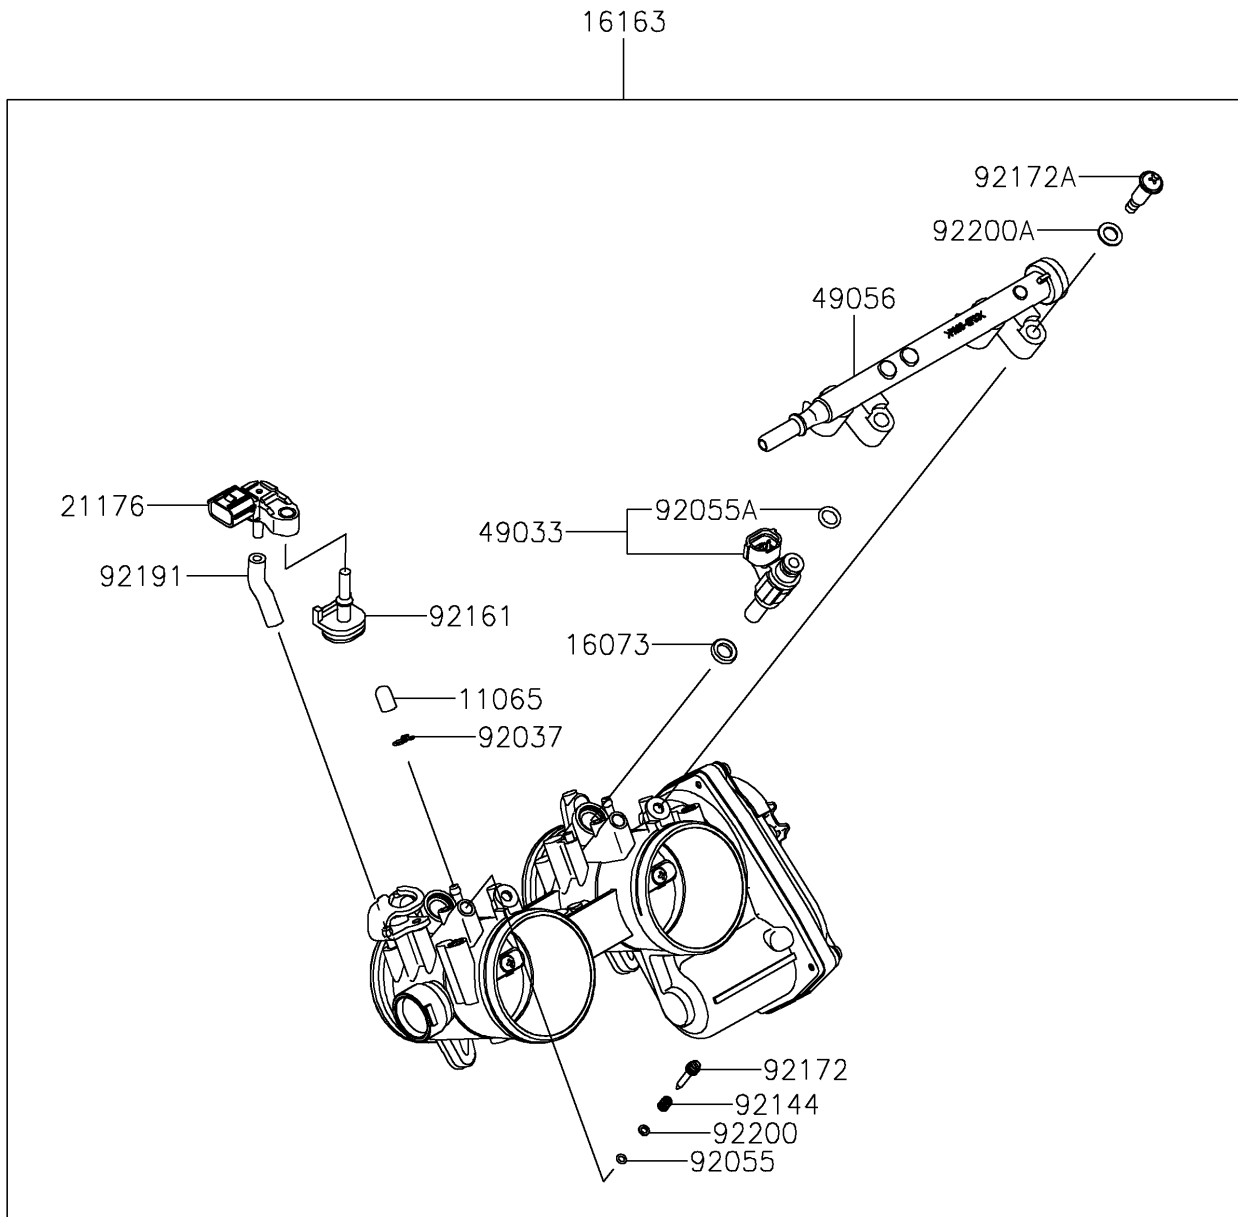

2026 TERYX KRX® 1000

PARTS DIAGRAM

Throttle

E1510

2026 TERYX KRX® 1000

PARTS LIST

Throttle

ITEM NAME	PART NUMBER	QUANTITY
CAP (Ref # 11065)	11065-0072	2
INSULATOR (Ref # 16073)	16073-0848	2
THROTTLE-ASSY (Ref # 16163)	16163-0991	1
SENSOR,PRESSURE (Ref # 21176)	21176-0906	1
NOZZLE-INJECTION (Ref # 49033)	49033-0040	2
PIPE-INJECTION (Ref # 49056)	49056-0564	1
CLAMP,TUBE (Ref # 92037)	92037-1124	2
RING-O (Ref # 92055)	92055-0840	2
RING-O,INJECTION NOZZLE (Ref # 92055A)	92055-0937	2
SPRING (Ref # 92144)	92144-1674	2
DAMPER (Ref # 92161)	92161-0673	1
SCREW (Ref # 92172)	92172-0156	2
SCREW,PIPE INJECTION (Ref # 92172A)	92172-0828	2
TUBE,3.2X7.4X40 (Ref # 92191)	92191-1551	1
WASHER,PILOT AIR SCREW (Ref # 92200)	92200-1564	2
WASHER (Ref # 92200A)	92200-3807	2