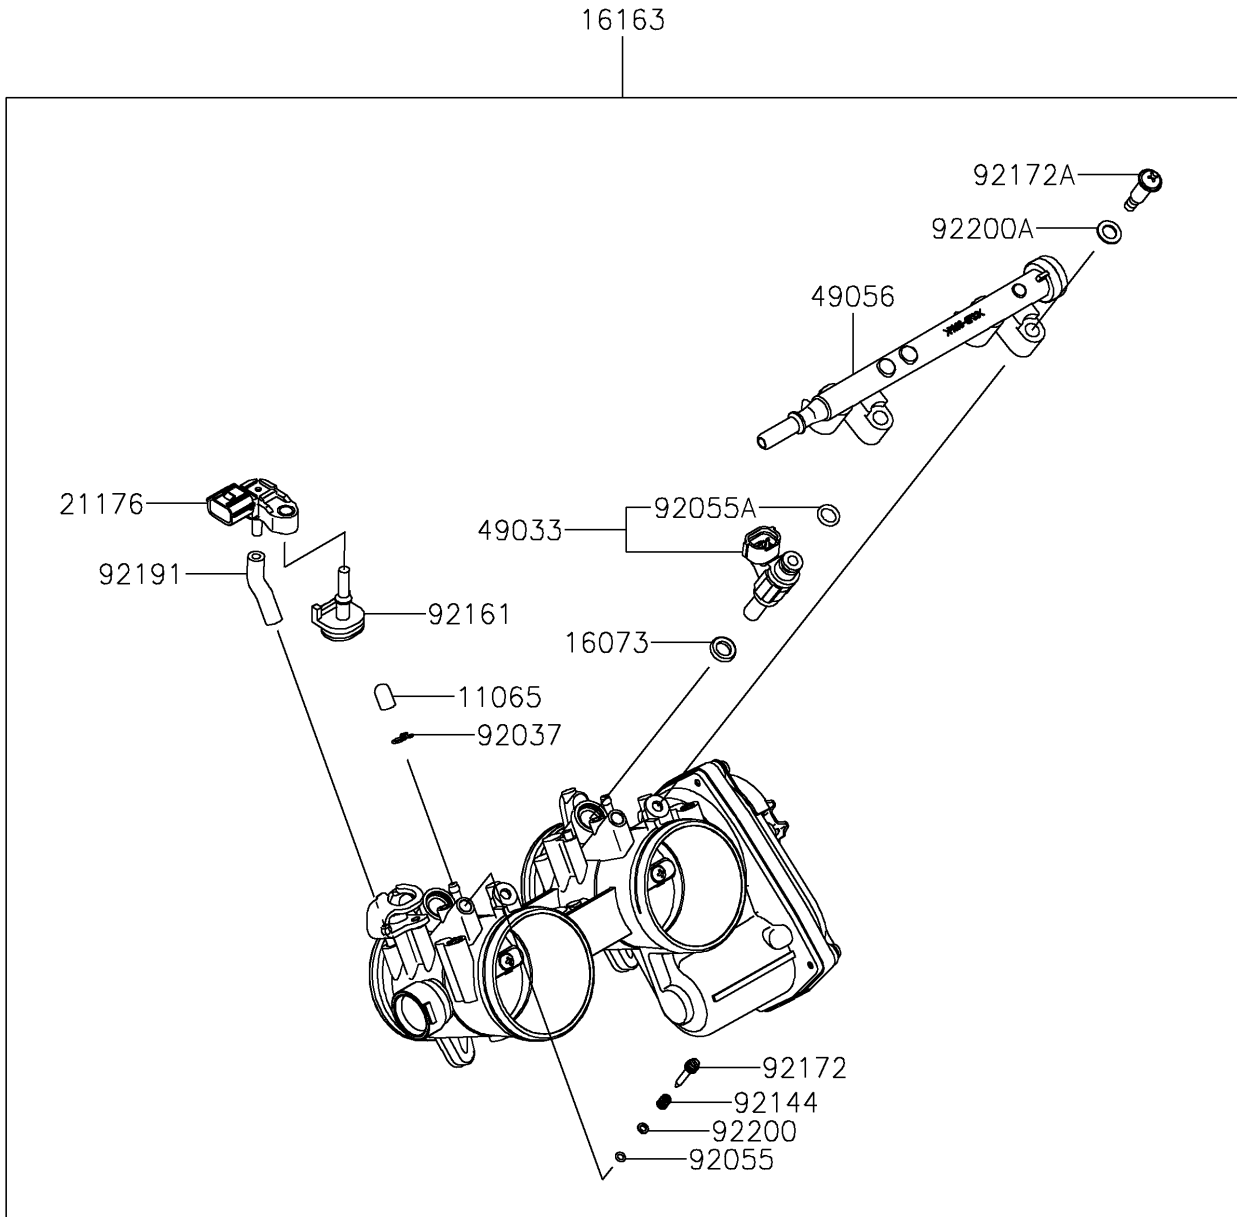

2025 Teryx KRX 1000

PARTS DIAGRAM

Throttle

E1510

2025 Teryx KRX 1000

PARTS LIST

Throttle

ITEM NAME	PART NUMBER	QUANTITY
CAP (Ref # 11065)	11065-0072	2
INSULATOR (Ref # 16073)	16073-0848	2
THROTTLE-ASSY (Ref # 16163)	16163-0991	1
SENSOR,PRESSURE (Ref # 21176)	21176-0906	1
NOZZLE-INJECTION (Ref # 49033)	49033-0040	2
PIPE-INJECTION (Ref # 49056)	49056-0564	1
CLAMP,TUBE (Ref # 92037)	92037-1124	2
RING-O (Ref # 92055)	92055-0840	2
RING-O,INJECTION NOZZLE (Ref # 92055A)	92055-0937	2
SPRING (Ref # 92144)	92144-1674	2
DAMPER (Ref # 92161)	92161-0673	1
SCREW (Ref # 92172)	92172-0156	2
SCREW,PIPE INJECTION (Ref # 92172A)	92172-0828	2
TUBE,3.2X7.4X40 (Ref # 92191)	92191-1551	1
WASHER,PILOT AIR SCREW (Ref # 92200)	92200-1564	2
WASHER (Ref # 92200A)	92200-3807	2