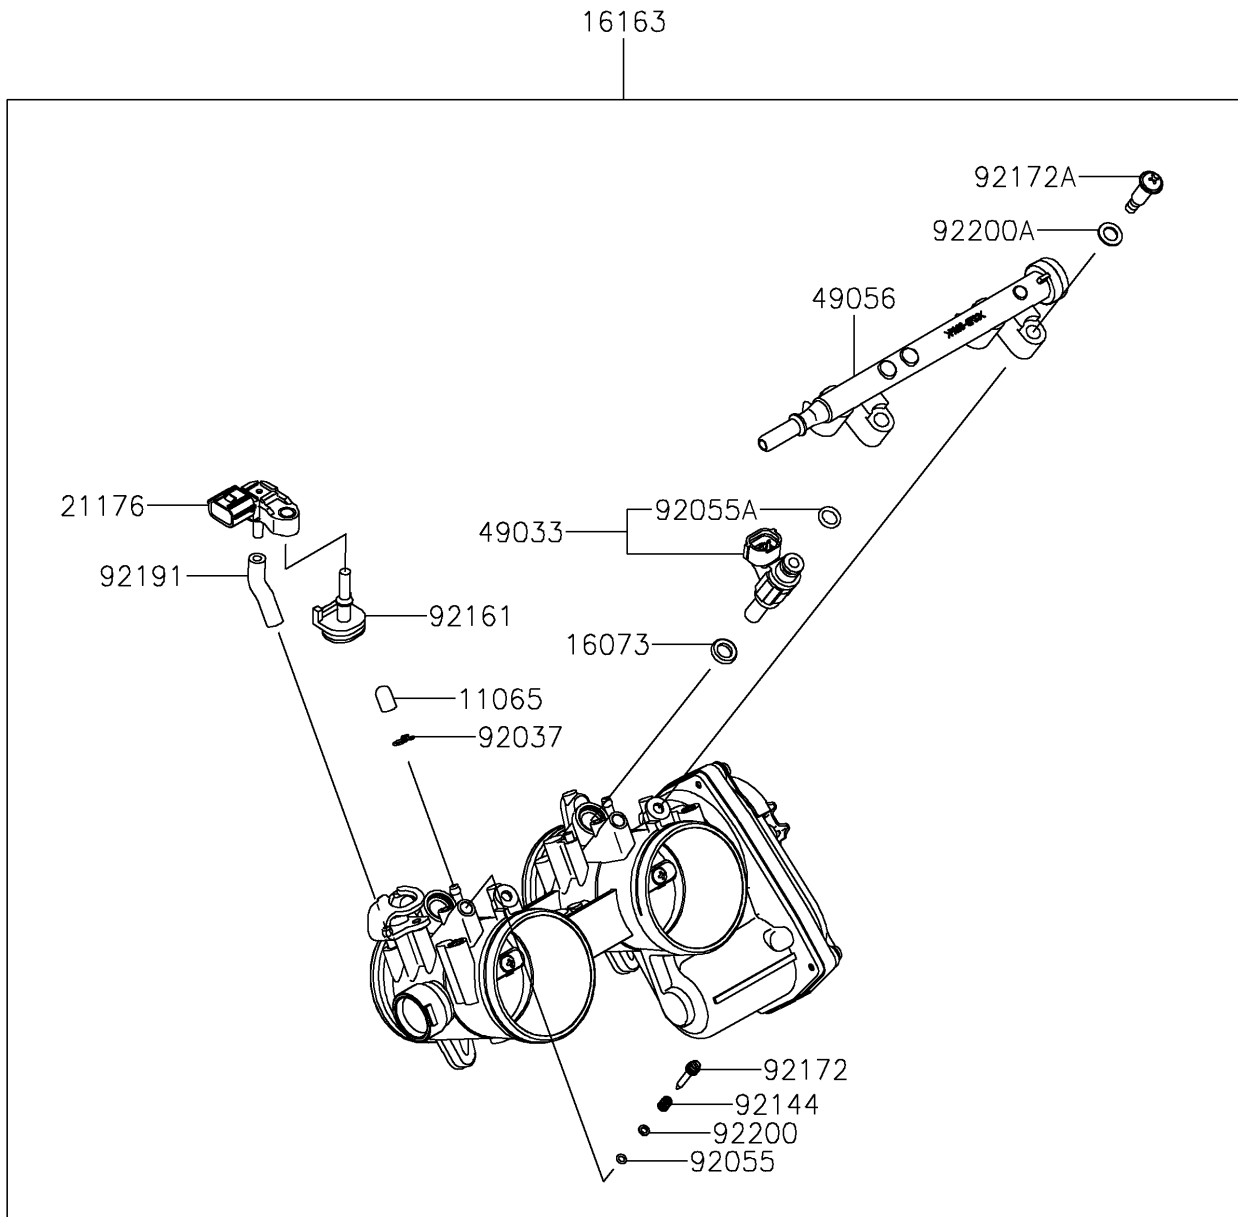

## PARTS DIAGRAM

### Throttle

E1510

## PARTS LIST

### Throttle

ITEM NAME	PART NUMBER	QUANTITY
CAP (Ref # 11065)	11065-0072	2
INSULATOR (Ref # 16073)	16073-0848	2
THROTTLE-ASSY (Ref # 16163)	16163-0991	1
SENSOR,PRESSURE (Ref # 21176)	21176-0906	1
NOZZLE-INJECTION (Ref # 49033)	49033-0040	2
PIPE-INJECTION (Ref # 49056)	49056-0564	1
CLAMP,TUBE (Ref # 92037)	92037-1124	2
RING-O (Ref # 92055)	92055-0840	2
RING-O,INJECTION NOZZLE (Ref # 92055A)	92055-0937	2
SPRING (Ref # 92144)	92144-1674	2
DAMPER (Ref # 92161)	92161-0673	1
SCREW (Ref # 92172)	92172-0156	2
SCREW,PIPE INJECTION (Ref # 92172A)	92172-0828	2
TUBE,3.2X7.4X40 (Ref # 92191)	92191-1551	1
WASHER,PILOT AIR SCREW (Ref # 92200)	92200-1564	2
WASHER (Ref # 92200A)	92200-3807	2