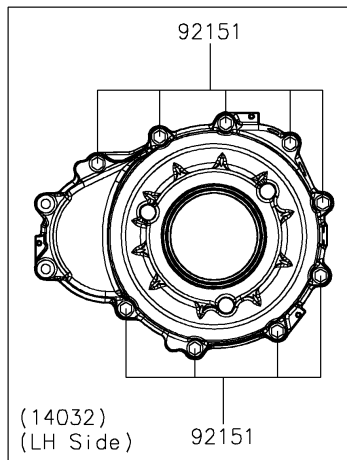

2026 Teryx KRX 1000

PARTS DIAGRAM

Engine Cover(s)

2026 Teryx KRX 1000

PARTS LIST

Engine Cover(s)

ITEM NAME	PART NUMBER	QUANTITY
GASKET,GENERATOR COVER (Ref # 11061)	11061-1304	1
GASKET,CLUTCH COVER (Ref # 11061A)	11061-1305	1
GASKET,GENERATOR COVER (Ref # 11061B)	11061-1483	1
PLATE,GENERATOR (Ref # 13272)	13272-4093	1
PLATE,CLUTCH COVER,BACK (Ref # 13272A)	13272-4183	1
PLATE-POSITION (Ref # 14014)	14014-0556	3
COVER-GENERATOR (Ref # 14031)	14031-0665	1
COVER-CLUTCH (Ref # 14032)	14032-0646	1
CAP-OIL FILLER (Ref # 16115)	16115-1064	1
GAUGE,OIL (Ref # 52005)	52005-0766	1
STUD,8X30 (Ref # 92004)	92004-0790	2
PIN,DOWEL,10X14 (Ref # 92043)	92043-1037	2
PIN,6.2X8X14 (Ref # 92043A)	92043-1263	2
PIN,8X14 (Ref # 92043B)	92043-1567	2
BEARING-BALL,16014CS45 (Ref # 92045)	92045-0709	1
SEAL-OIL,HTC 59X77X9 (Ref # 92049)	92049-0820	1
RING-O,OD=13 (Ref # 92055)	92055-074	1
RING-O,37.2X1.9 (Ref # 92055A)	92055-0959	1
RING-O,20X2 (Ref # 92055B)	92055-1146	1
RING-O,35.8MM (Ref # 92055C)	92055-1281	1
PLUG,COVER (Ref # 92066)	92066-0011	1
PLUG,36X7.5 (Ref # 92066A)	92066-0744	1
PLUG,OIL LINE,7.2X8 (Ref # 92066B)	92066-1012	1
BOLT,8X40 (Ref # 92151)	92151-1621	11
BOLT,FLAT,8X13.6 (Ref # 92154)	92154-0978	3
BOLT,5X12 (Ref # 92154A)	92154-4490	7
WASHER,8.5X18X2.3 (Ref # 92200)	92200-1213	2
BOLT-FLANGED,10X30 (Ref # 130)	130BA1030	4
BOLT-FLANGED-SMALL,6X30 (Ref # 132)	132BA0630	15

2026 Teryx KRX 1000

PARTS LIST

Engine Cover(s)

ITEM NAME	PART NUMBER	QUANTITY
CIRCLIP (Ref # 481)	481J3400	1
PIN-DOWEL,4X16 (Ref # 551)	551A0416	2