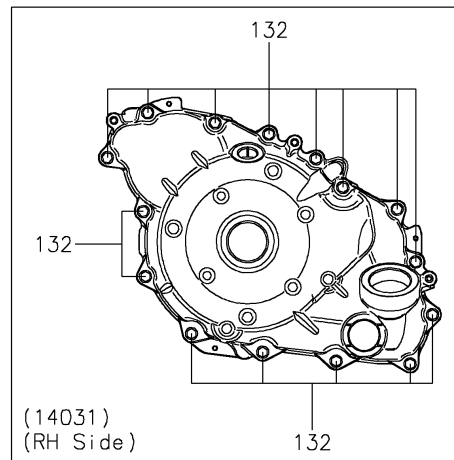

2026 Teryx KRX 1000

PARTS DIAGRAM

Engine Cover(s)

2026 Teryx KRX 1000

PARTS LIST

Engine Cover(s)

ITEM NAME	PART NUMBER	QUANTITY
GASKET,GENERATOR COVER (Ref # 11061)	11061-1304	1
GASKET,CLUTCH COVER (Ref # 11061A)	11061-1305	1
GASKET,GENERATOR COVER (Ref # 11061B)	11061-1483	1
PLATE,GENERATOR (Ref # 13272)	13272-4093	1
PLATE,CLUTCH COVER,BACK (Ref # 13272A)	13272-4183	1
PLATE-POSITION (Ref # 14014)	14014-0556	3
COVER-GENERATOR (Ref # 14031)	14031-0665	1
COVER-CLUTCH (Ref # 14032)	14032-0646	1
CAP-OIL FILLER (Ref # 16115)	16115-1064	1
GAUGE,OIL (Ref # 52005)	52005-0766	1
STUD,8X30 (Ref # 92004)	92004-0790	2
PIN,DOWEL,10X14 (Ref # 92043)	92043-1037	2
PIN,6.2X8X14 (Ref # 92043A)	92043-1263	2
PIN,8X14 (Ref # 92043B)	92043-1567	2
BEARING-BALL,16014CS45 (Ref # 92045)	92045-0709	1
SEAL-OIL,HTC 59X77X9 (Ref # 92049)	92049-0820	1
RING-O,OD=13 (Ref # 92055)	92055-074	1
RING-O,37.2X1.9 (Ref # 92055A)	92055-0959	1
RING-O,20X2 (Ref # 92055B)	92055-1146	1
RING-O,35.8MM (Ref # 92055C)	92055-1281	1
PLUG,COVER (Ref # 92066)	92066-0011	1
PLUG,36X7.5 (Ref # 92066A)	92066-0744	1
PLUG,OIL LINE,7.2X8 (Ref # 92066B)	92066-1012	1
BOLT,8X40 (Ref # 92151)	92151-1621	11
BOLT,FLAT,8X13.6 (Ref # 92154)	92154-0978	3
BOLT,5X12 (Ref # 92154A)	92154-4490	7
WASHER,8.5X18X2.3 (Ref # 92200)	92200-1213	2
BOLT-FLANGED,10X30 (Ref # 130)	130BA1030	4
BOLT-FLANGED-SMALL,6X30 (Ref # 132)	132BA0630	15

2026 Teryx KRX 1000

PARTS LIST

Engine Cover(s)

ITEM NAME	PART NUMBER	QUANTITY
CIRCLIP (Ref # 481)	481J3400	1
PIN-DOWEL,4X16 (Ref # 551)	551A0416	2