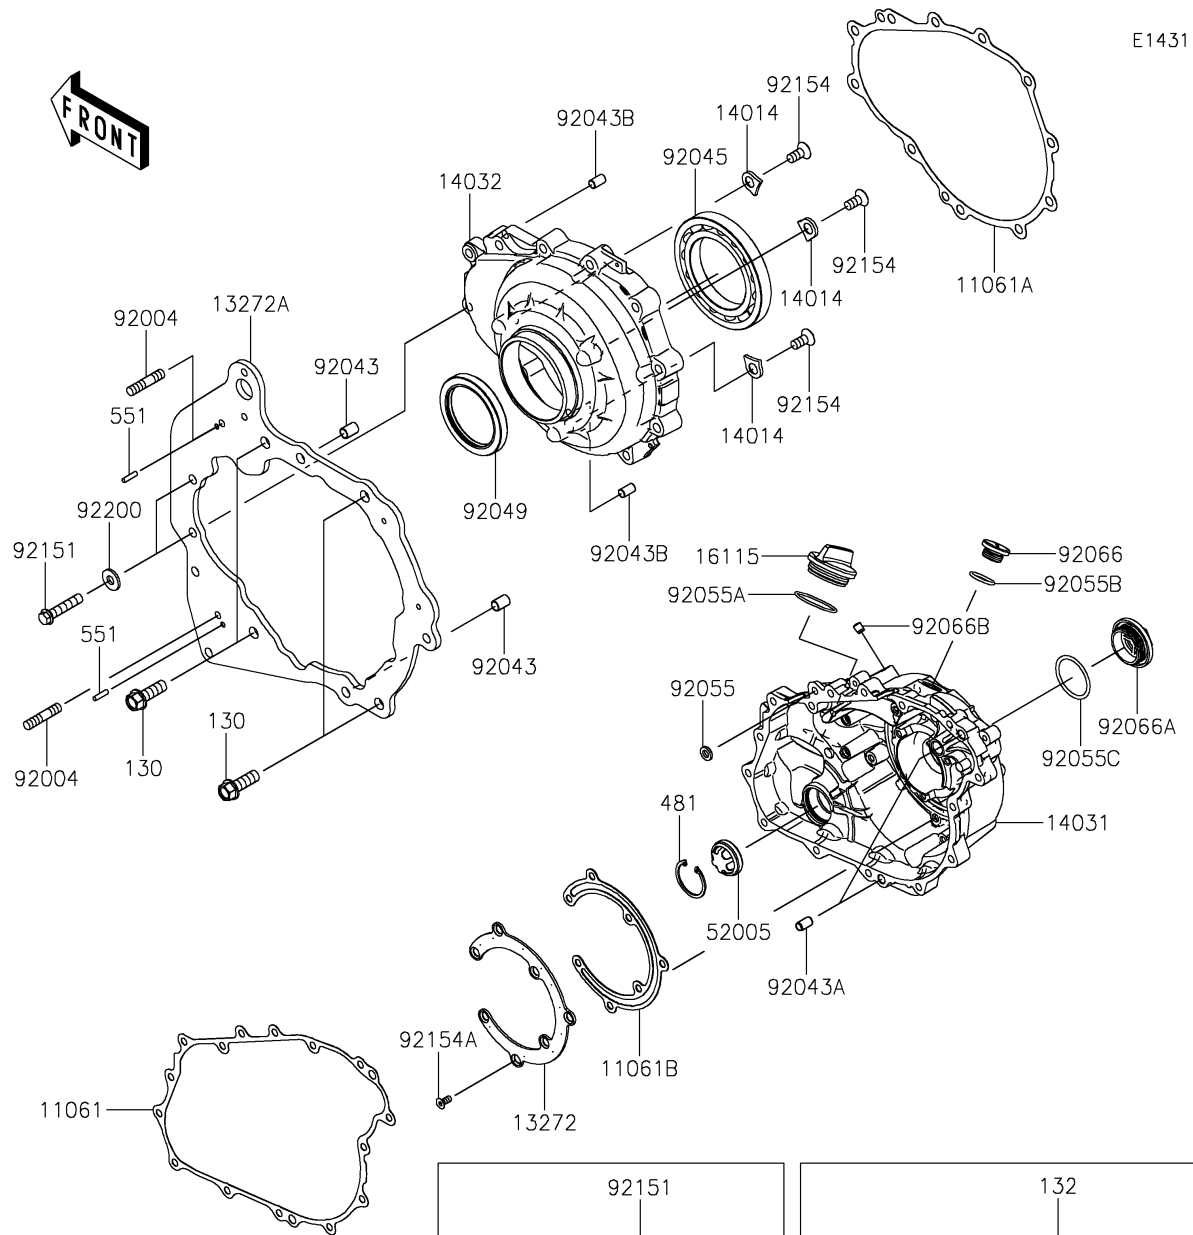

2026 Teryx KRX 1000

PARTS DIAGRAM

Engine Cover(s)

2026 Teryx KRX 1000

PARTS LIST

Engine Cover(s)

ITEM NAME	PART NUMBER	QUANTITY
GASKET,GENERATOR COVER (Ref # 11061)	11061-1304	1
GASKET,CLUTCH COVER (Ref # 11061A)	11061-1305	1
GASKET,GENERATOR COVER (Ref # 11061B)	11061-1483	1
PLATE,GENERATOR (Ref # 13272)	13272-4093	1
PLATE,CLUTCH COVER,BACK (Ref # 13272A)	13272-4183	1
PLATE-POSITION (Ref # 14014)	14014-0556	3
COVER-GENERATOR (Ref # 14031)	14031-0665	1
COVER-CLUTCH (Ref # 14032)	14032-0646	1
CAP-OIL FILLER (Ref # 16115)	16115-1064	1
GAUGE,OIL (Ref # 52005)	52005-0766	1
STUD,8X30 (Ref # 92004)	92004-0790	2
PIN,DOWEL,10X14 (Ref # 92043)	92043-1037	2
PIN,6.2X8X14 (Ref # 92043A)	92043-1263	2
PIN,8X14 (Ref # 92043B)	92043-1567	2
BEARING-BALL,16014CS45 (Ref # 92045)	92045-0709	1
SEAL-OIL,HTC 59X77X9 (Ref # 92049)	92049-0820	1
RING-O,OD=13 (Ref # 92055)	92055-074	1
RING-O,37.2X1.9 (Ref # 92055A)	92055-0959	1
RING-O,20X2 (Ref # 92055B)	92055-1146	1
RING-O,35.8MM (Ref # 92055C)	92055-1281	1
PLUG,COVER (Ref # 92066)	92066-0011	1
PLUG,36X7.5 (Ref # 92066A)	92066-0744	1
PLUG,OIL LINE,7.2X8 (Ref # 92066B)	92066-1012	1
BOLT,8X40 (Ref # 92151)	92151-1621	11
BOLT,FLAT,8X13.6 (Ref # 92154)	92154-0978	3
BOLT,5X12 (Ref # 92154A)	92154-4490	7
WASHER,8.5X18X2.3 (Ref # 92200)	92200-1213	2
BOLT-FLANGED,10X30 (Ref # 130)	130BA1030	4
BOLT-FLANGED-SMALL,6X30 (Ref # 132)	132BA0630	15

2026 Teryx KRX 1000

PARTS LIST

Engine Cover(s)

ITEM NAME	PART NUMBER	QUANTITY
CIRCLIP (Ref # 481)	481J3400	1
PIN-DOWEL,4X16 (Ref # 551)	551A0416	2