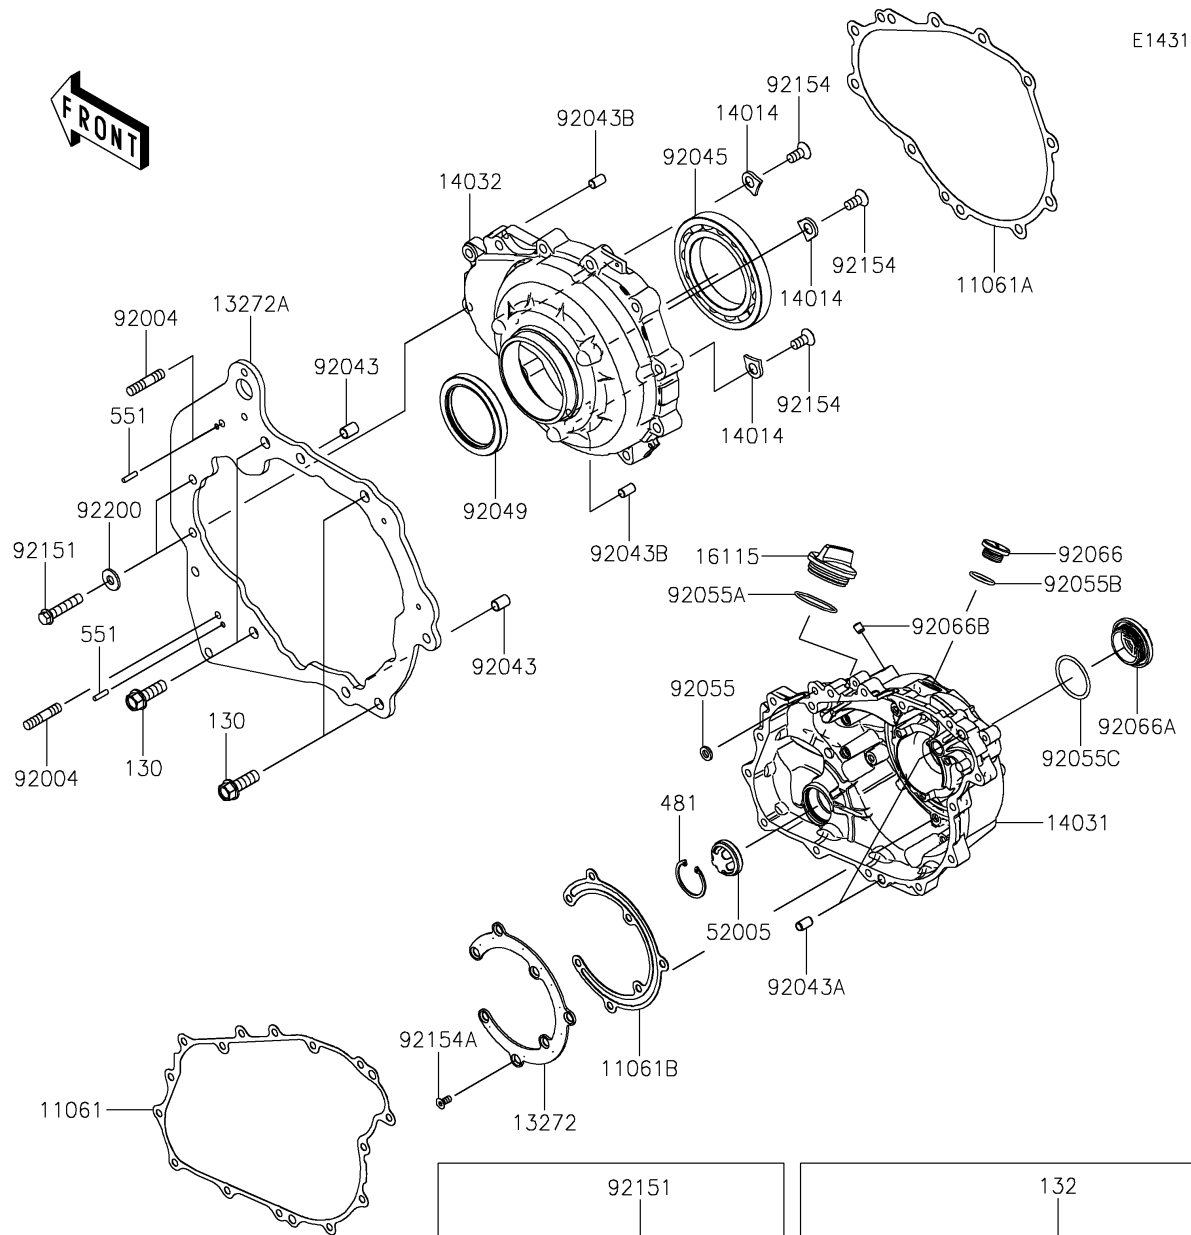

2025 Teryx KRX 1000

PARTS DIAGRAM

Engine Cover(s)

E1431