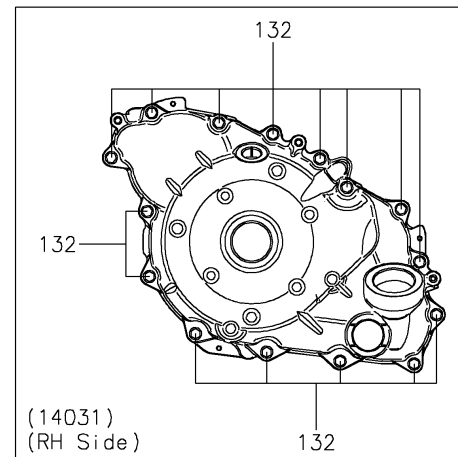

2025 Teryx KRX 1000

PARTS DIAGRAM

Engine Cover(s)

E1431