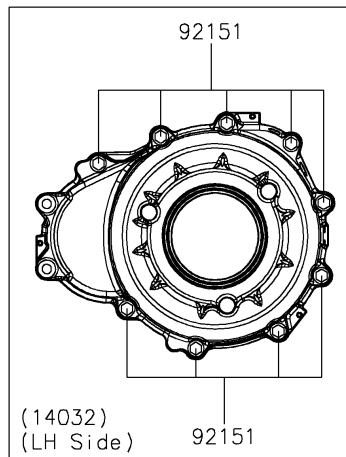

2025 Teryx KRX 1000

PARTS DIAGRAM

Engine Cover(s)

E1431