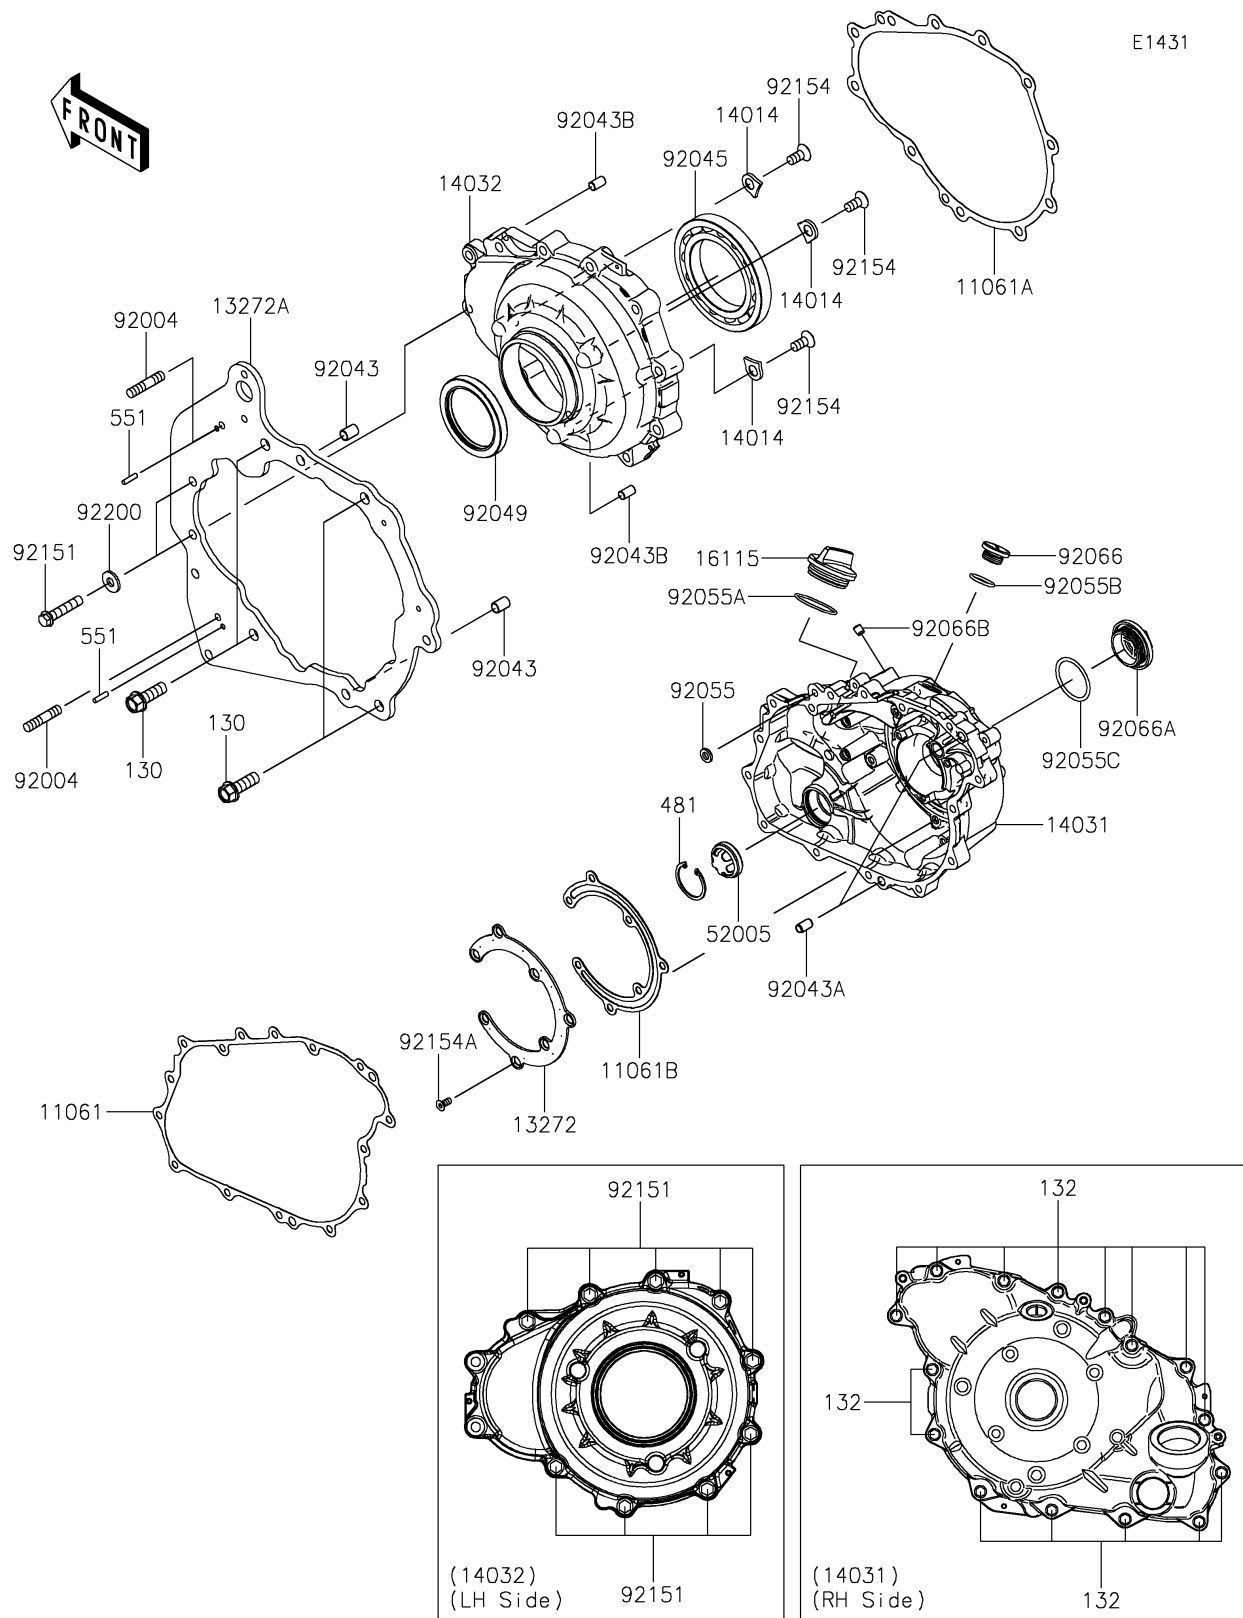

2025 TERYX KRX® 1000

PARTS DIAGRAM

Engine Cover(s)

2025 TERYX KRX® 1000

PARTS LIST

Engine Cover(s)

ITEM NAME	PART NUMBER	QUANTITY
GASKET,GENERATOR COVER (Ref # 11061)	11061-1304	1
GASKET,CLUTCH COVER (Ref # 11061A)	11061-1305	1
GASKET,GENERATOR COVER (Ref # 11061B)	11061-1483	1
PLATE,GENERATOR (Ref # 13272)	13272-4093	1
PLATE,CLUTCH COVER,BACK (Ref # 13272A)	13272-4183	1
PLATE-POSITION (Ref # 14014)	14014-0556	3
COVER-GENERATOR (Ref # 14031)	14031-0665	1
COVER-CLUTCH (Ref # 14032)	14032-0646	1
CAP-OIL FILLER (Ref # 16115)	16115-1064	1
GAUGE,OIL (Ref # 52005)	52005-0766	1
STUD,8X30 (Ref # 92004)	92004-0790	2
PIN,DOWEL,10X14 (Ref # 92043)	92043-1037	2
PIN,6.2X8X14 (Ref # 92043A)	92043-1263	2
PIN,8X14 (Ref # 92043B)	92043-1567	2
BEARING-BALL,16014CS45 (Ref # 92045)	92045-0709	1
SEAL-OIL,HTC 59X77X9 (Ref # 92049)	92049-0820	1
RING-O,OD=13 (Ref # 92055)	92055-074	1
RING-O,37.2X1.9 (Ref # 92055A)	92055-0959	1
RING-O,20X2 (Ref # 92055B)	92055-1146	1
RING-O,35.8MM (Ref # 92055C)	92055-1281	1
PLUG,COVER (Ref # 92066)	92066-0011	1
PLUG,36X7.5 (Ref # 92066A)	92066-0744	1
PLUG,OIL LINE,7.2X8 (Ref # 92066B)	92066-1012	1
BOLT,8X40 (Ref # 92151)	92151-1621	11
BOLT,FLAT,8X13.6 (Ref # 92154)	92154-0978	3
BOLT,5X12 (Ref # 92154A)	92154-4490	7
WASHER,8.5X18X2.3 (Ref # 92200)	92200-1213	2
BOLT-FLANGED,10X30 (Ref # 130)	130BA1030	4
BOLT-FLANGED-SMALL,6X30 (Ref # 132)	132BA0630	15

2025 TERYX KRX[®] 1000

PARTS LIST

Engine Cover(s)

ITEM NAME	PART NUMBER	QUANTITY
CIRCLIP (Ref # 481)	481J3400	1
PIN-DOWEL,4X16 (Ref # 551)	551A0416	2