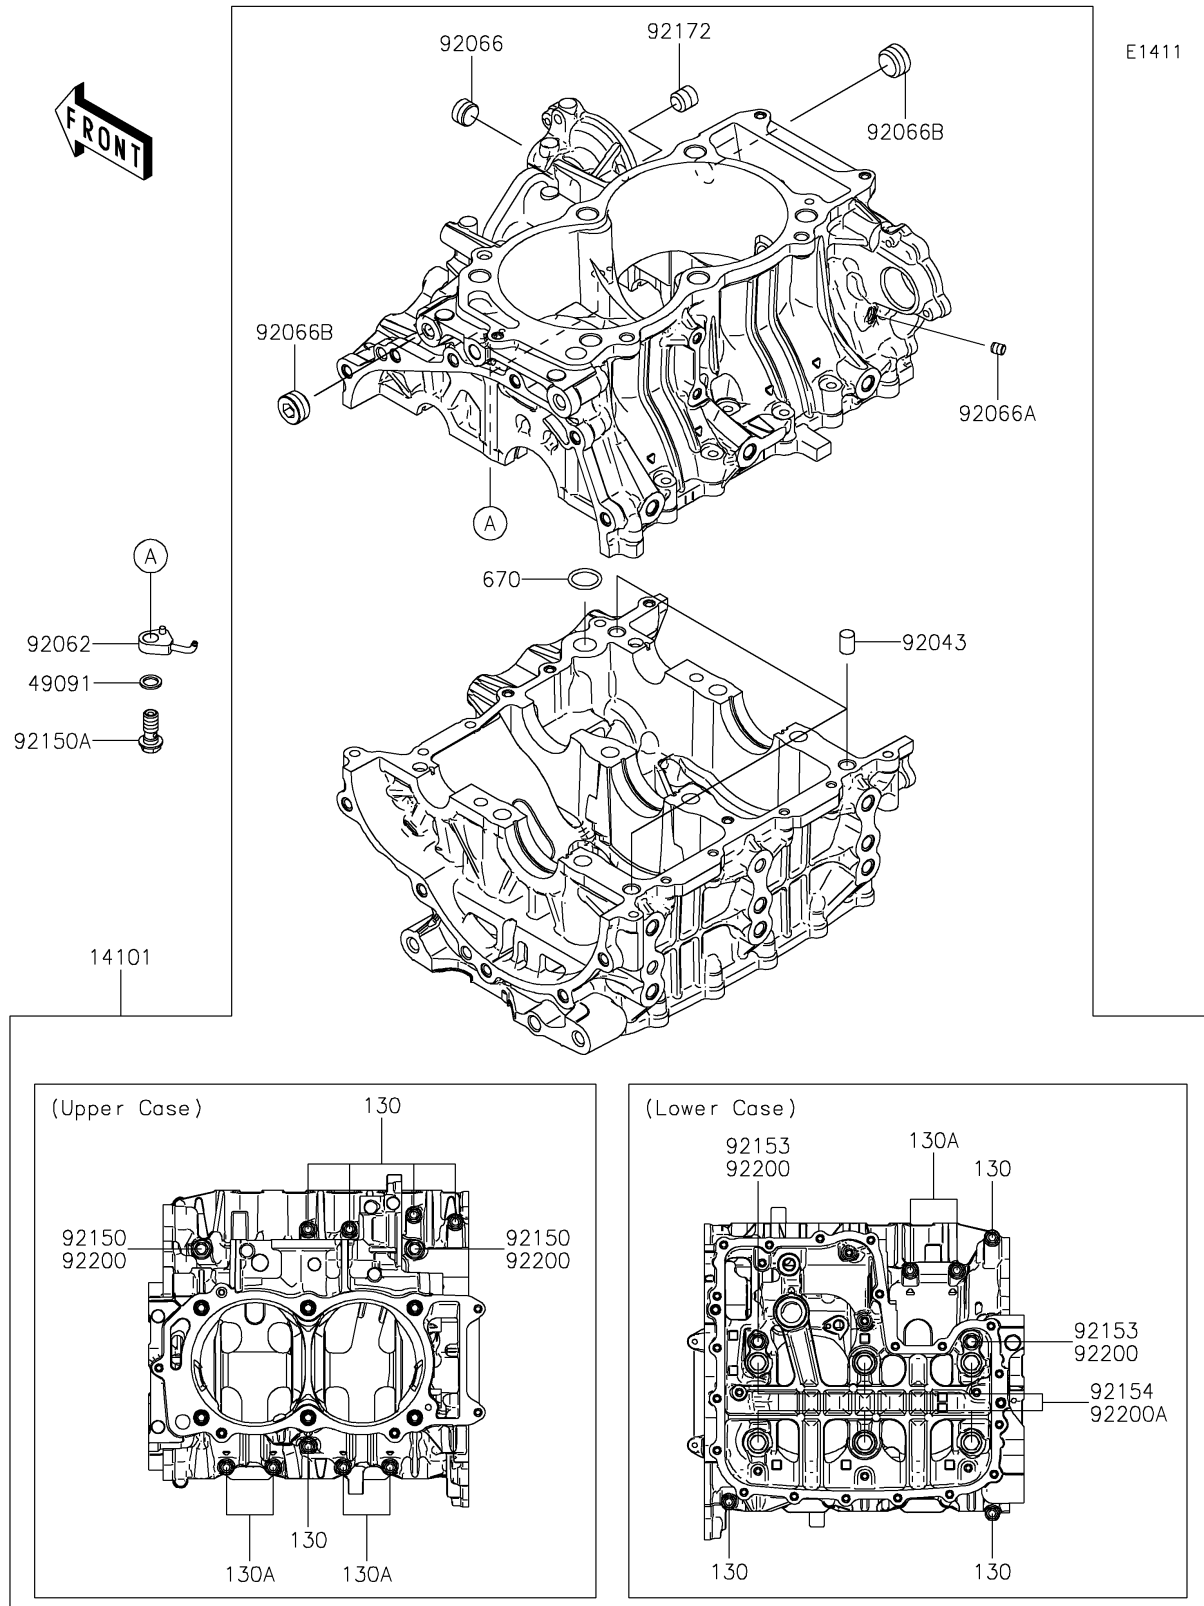

2026 TERYX KRX® 1000

PARTS DIAGRAM

Crankcase