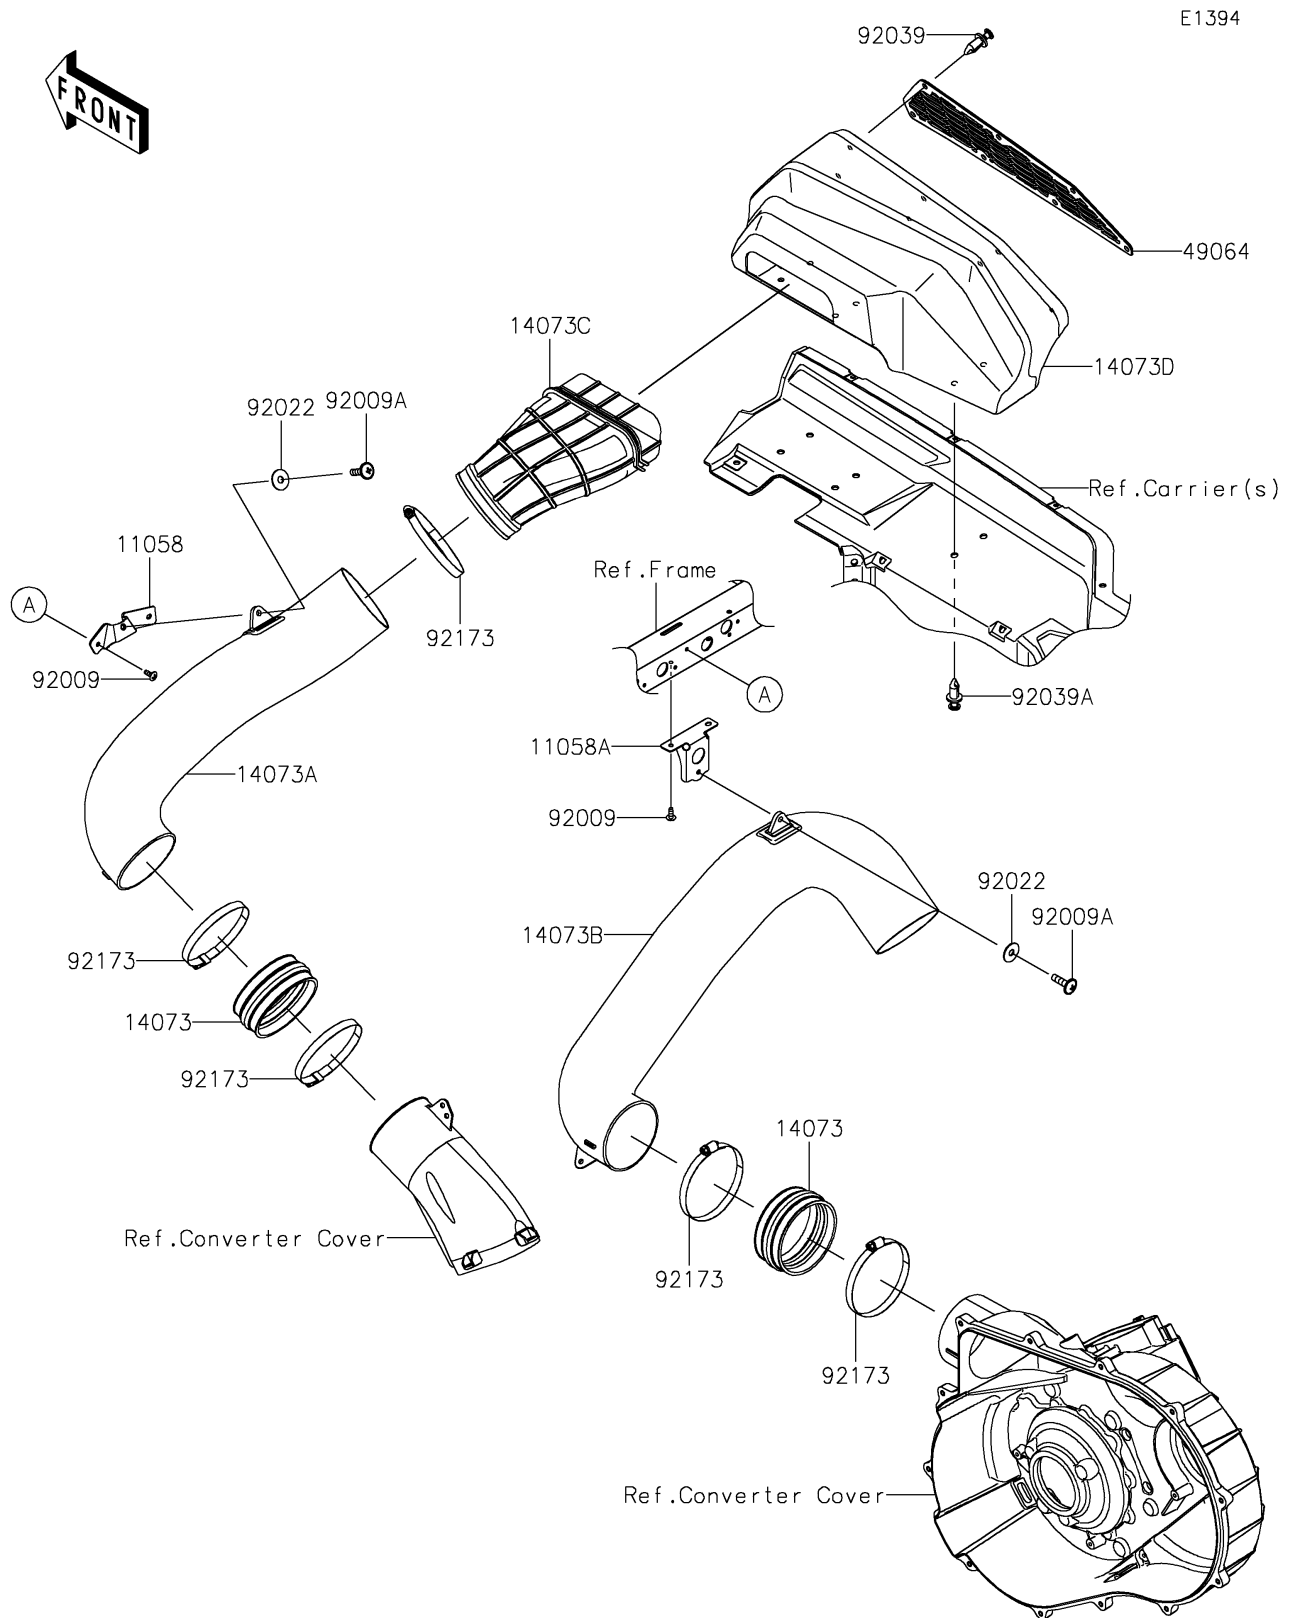

2026 Teryx KRX 1000

PARTS DIAGRAM

Air Cleaner-Belt Converter