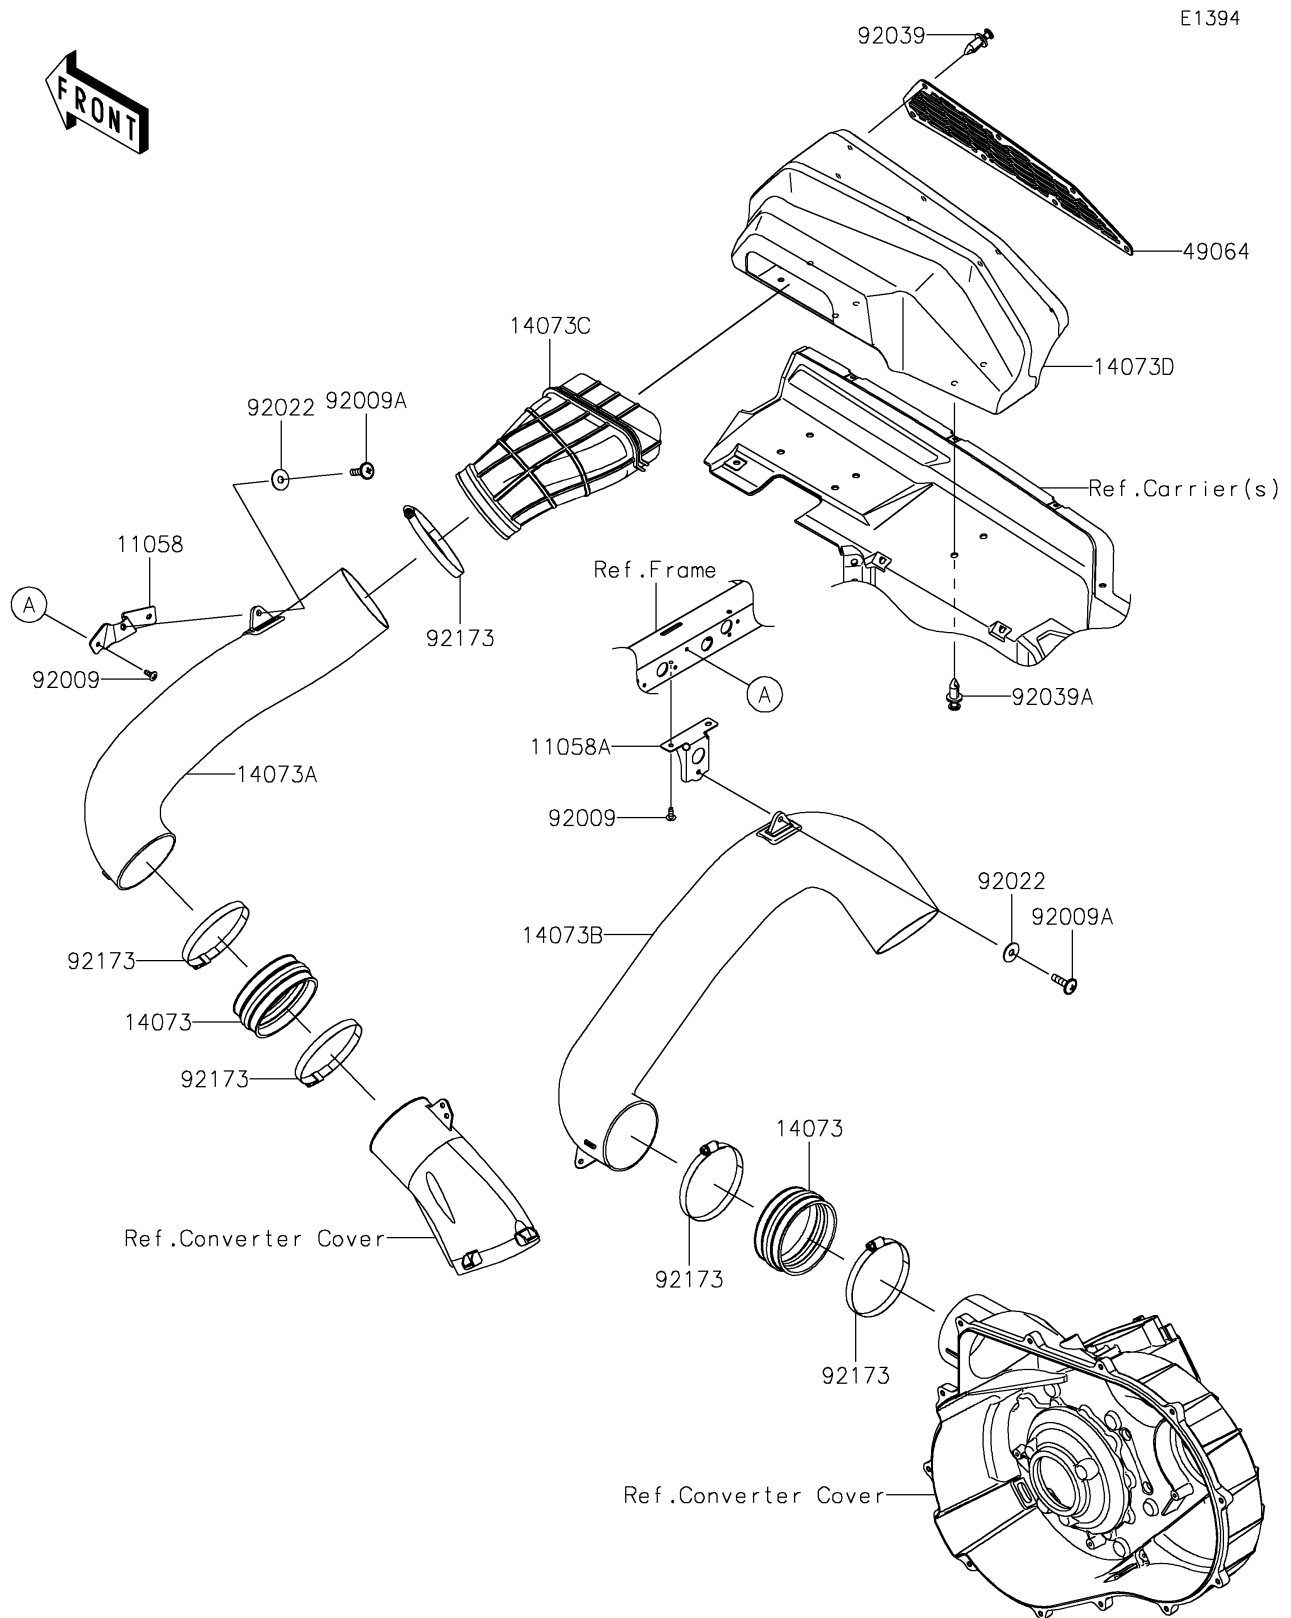

2026 TERYX KRX® 1000

PARTS DIAGRAM

Air Cleaner-Belt Converter

2026 TERYX KRX® 1000

PARTS LIST

Air Cleaner-Belt Converter

ITEM NAME	PART NUMBER	QUANTITY
BRACKET (Ref # 11058)	11058-1656	1
BRACKET (Ref # 11058A)	11058-1657	1
DUCT (Ref # 14073)	14073-0909	2
DUCT,INTAKE (Ref # 14073A)	14073-0910	1
DUCT,EXHAUST (Ref # 14073B)	14073-0911	1
DUCT (Ref # 14073C)	14073-0919	1
DUCT (Ref # 14073D)	14073-0955	1
FILTER-AIR (Ref # 49064)	49064-0013	1
SCREW,TAPPING,6X16 (Ref # 92009)	92009-1166	4
SCREW,6X22 (Ref # 92009A)	92009-1441	2
WASHER,PLAIN,6.5X20X1 (Ref # 92022)	92022-165	2
RIVET,TWO-PIECE CLIP (Ref # 92039)	92039-0818	7
RIVET (Ref # 92039A)	92039-0865	6
CLAMP,130MM (Ref # 92173)	92173-1938	5