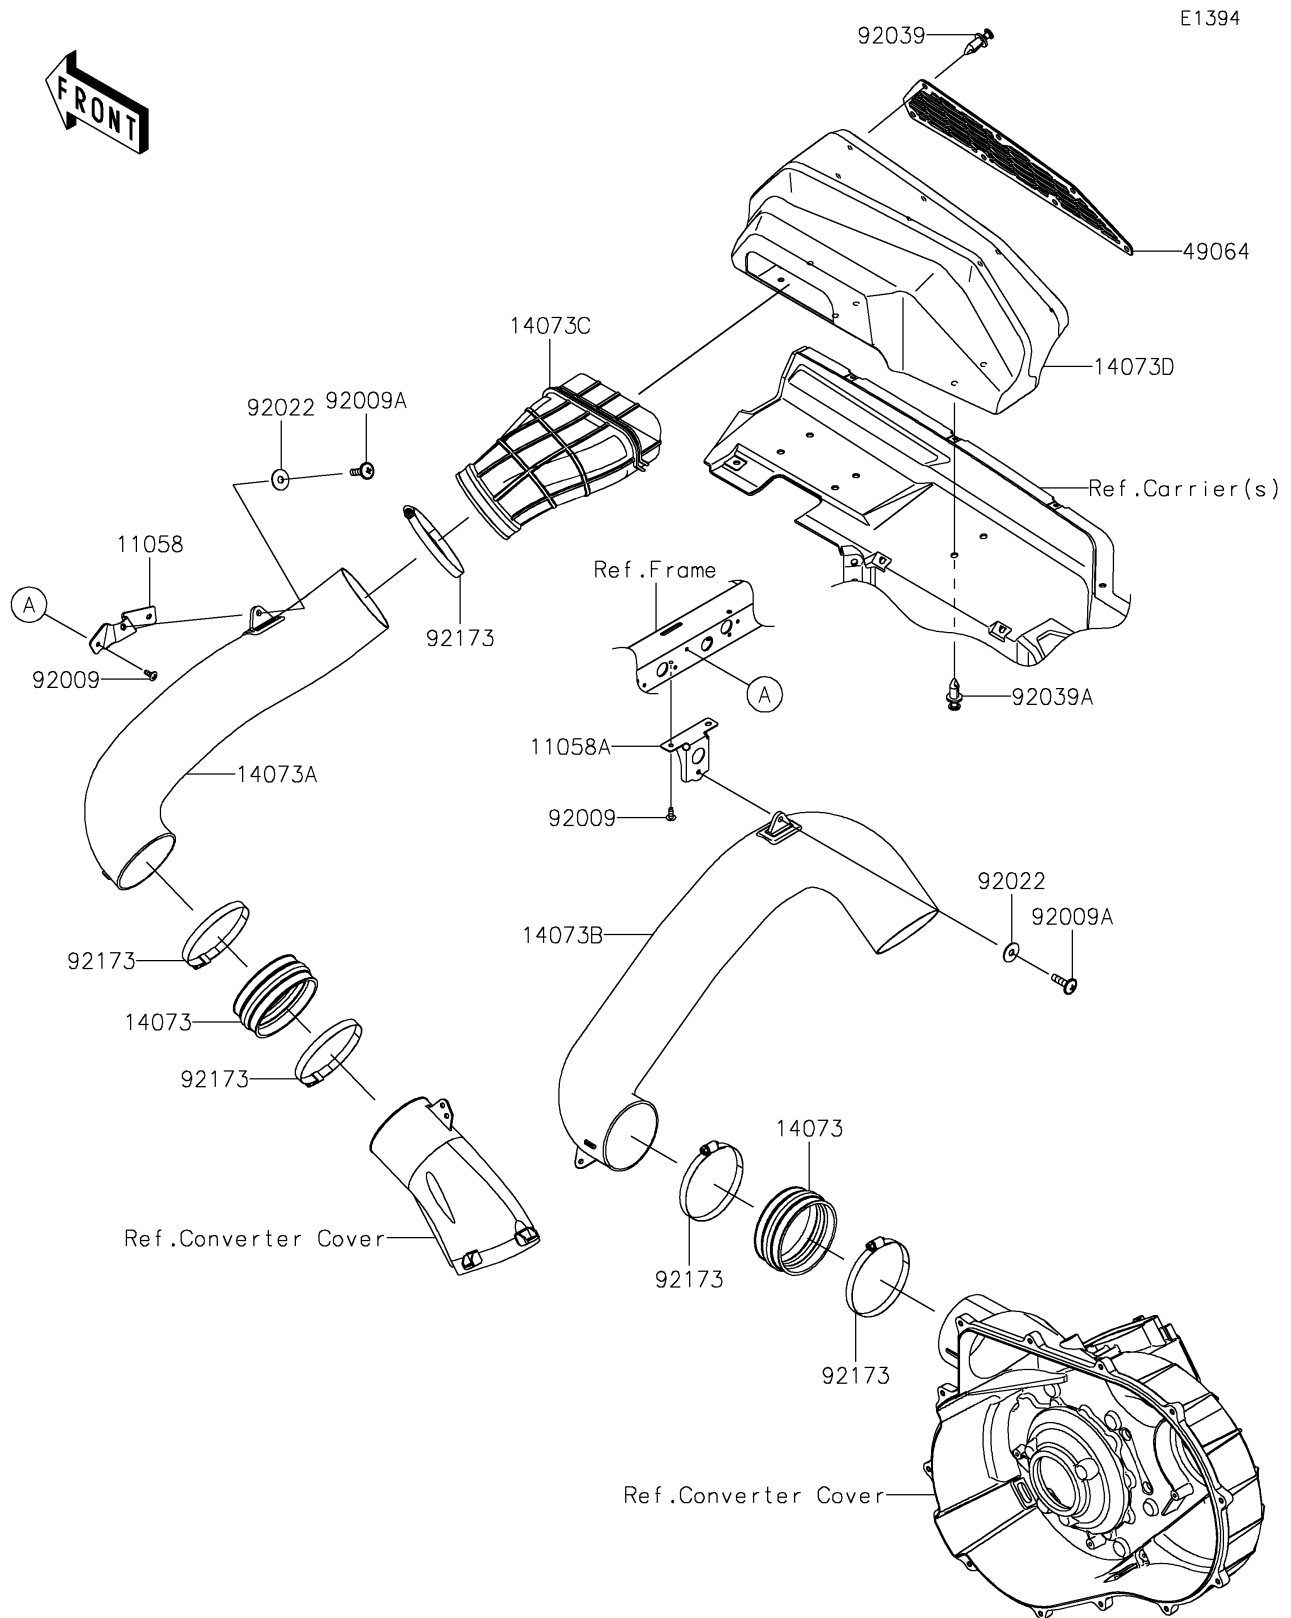

2025 Teryx KRX 1000

PARTS DIAGRAM

Air Cleaner-Belt Converter