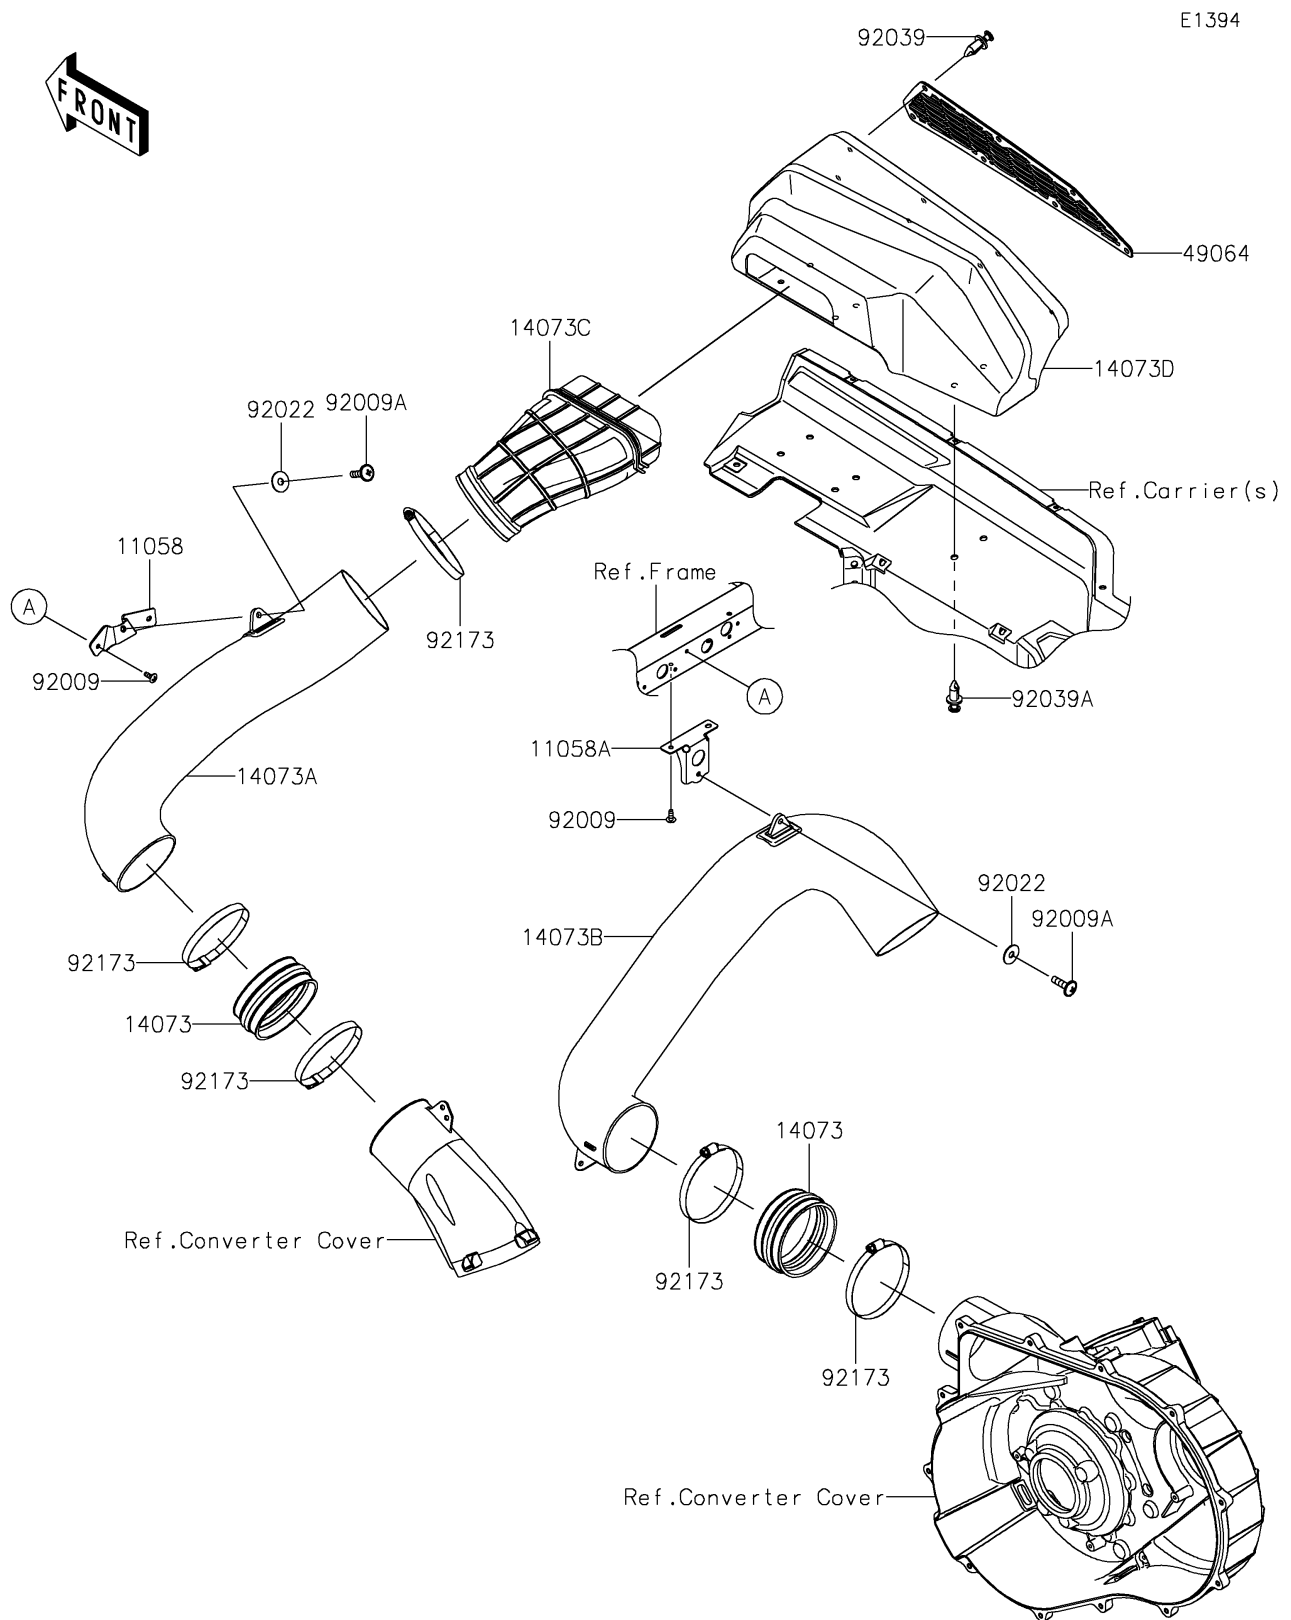

2025 TERYX KRX® 1000

PARTS DIAGRAM

Air Cleaner-Belt Converter

2025 TERYX KRX® 1000

PARTS LIST

Air Cleaner-Belt Converter

ITEM NAME	PART NUMBER	QUANTITY
BRACKET (Ref # 11058)	11058-1656	1
BRACKET (Ref # 11058A)	11058-1657	1
DUCT (Ref # 14073)	14073-0909	2
DUCT,INTAKE (Ref # 14073A)	14073-0910	1
DUCT,EXHAUST (Ref # 14073B)	14073-0911	1
DUCT (Ref # 14073C)	14073-0919	1
DUCT (Ref # 14073D)	14073-0955	1
FILTER-AIR (Ref # 49064)	49064-0013	1
SCREW,TAPPING,6X16 (Ref # 92009)	92009-1166	4
SCREW,6X22 (Ref # 92009A)	92009-1441	2
WASHER,PLAIN,6.5X20X1 (Ref # 92022)	92022-165	2
RIVET,TWO-PIECE CLIP (Ref # 92039)	92039-0818	7
RIVET (Ref # 92039A)	92039-0865	6
CLAMP,130MM (Ref # 92173)	92173-1938	5