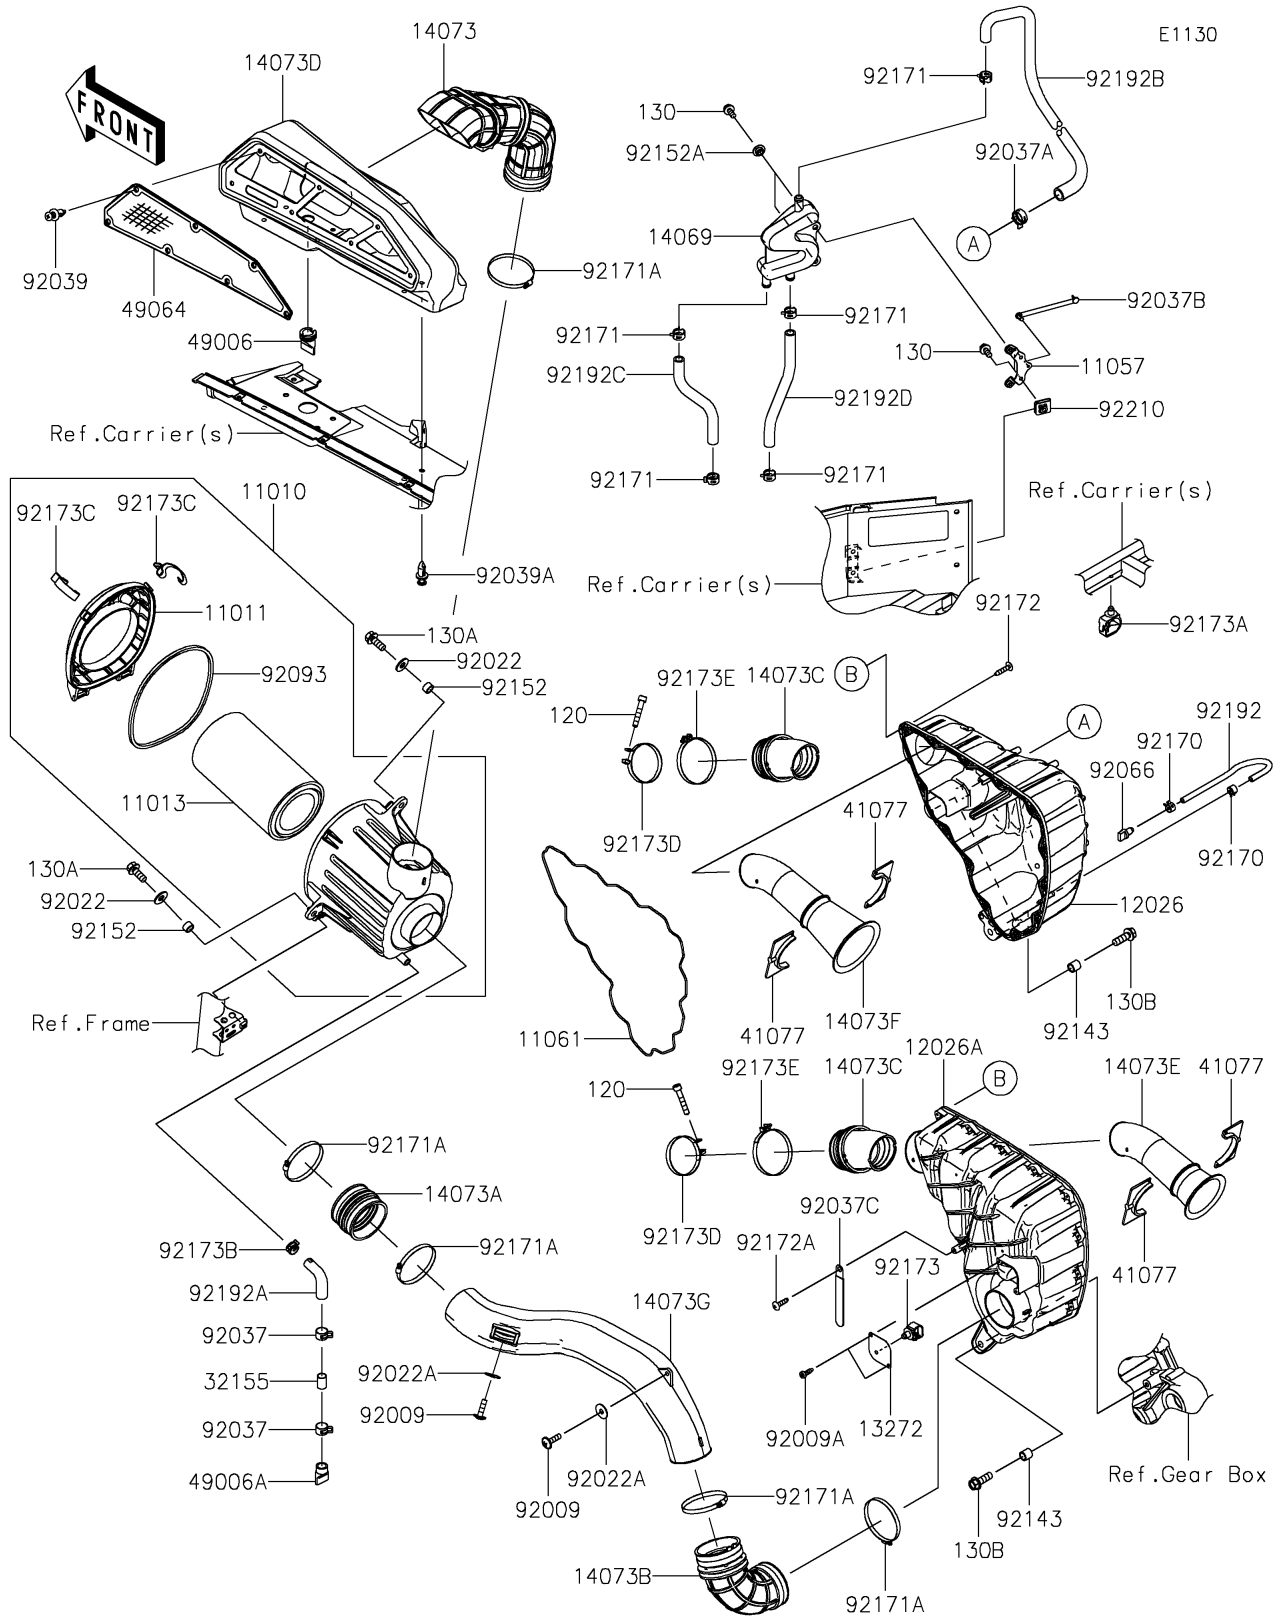

2026 TERYX KRX® 1000

PARTS DIAGRAM

Air Cleaner

2026 TERYX KRX® 1000

PARTS LIST

Air Cleaner

ITEM NAME	PART NUMBER	QUANTITY
FILTER-ASSY-AIR (Ref # 11010)	11010-0900	1
CASE-AIR FILTER,UPP (Ref # 11011)	11011-0905	1
ELEMENT-AIR FILTER (Ref # 11013)	11013-0782	1
BRACKET,BREATHER (Ref # 11057)	11057-2431	1
GASKET,CHAMBER (Ref # 11061)	11061-1312	1
CHAMBER,RH (Ref # 12026)	12026-0019	1
CHAMBER,LH (Ref # 12026A)	12026-0020	1
PLATE,TEMP SENSOR (Ref # 13272)	13272-2711	1
BREATHER (Ref # 14069)	14069-0032	1
DUCT,INTAKE,DIRTYSIDE (Ref # 14073)	14073-0922	1
DUCT,A/F CASE (Ref # 14073A)	14073-0923	1
DUCT,CHAMBER (Ref # 14073B)	14073-0925	1
DUCT,CHAMBER-THROTTLE (Ref # 14073C)	14073-0931	2
DUCT,INTAKE,DIRTYSIDE BOX (Ref # 14073D)	14073-0954	1
DUCT,INTAKE,#1 CYLINDER (Ref # 14073E)	14073-0956	1
DUCT,INTAKE,#2 CYLINDER (Ref # 14073F)	14073-0957	1
DUCT,A/F CASE-CHAMBER (Ref # 14073G)	14073-0963	1
PIPE,DRAIN (Ref # 32155)	32155-4087	1
ADAPTER (Ref # 41077)	41077-0737	4
BOOT (Ref # 49006)	49006-0633	1
BOOT (Ref # 49006A)	49006-1292	1
FILTER-AIR (Ref # 49064)	49064-0012	1
SCREW,6X22 (Ref # 92009)	92009-1441	2
SCREW,TAPPING,5X16 (Ref # 92009A)	92009-1984	2
WASHER,8.5X20X1.6 (Ref # 92022)	92022-1561	2
WASHER,PLAIN,6.5X20X1 (Ref # 92022A)	92022-165	2
CLAMP,HOSE CLIP (Ref # 92037)	92037-1460	2
CLAMP (Ref # 92037A)	92037-1594	1
CLAMP,SPEED,L=80.5 (Ref # 92037B)	92037-1903	1