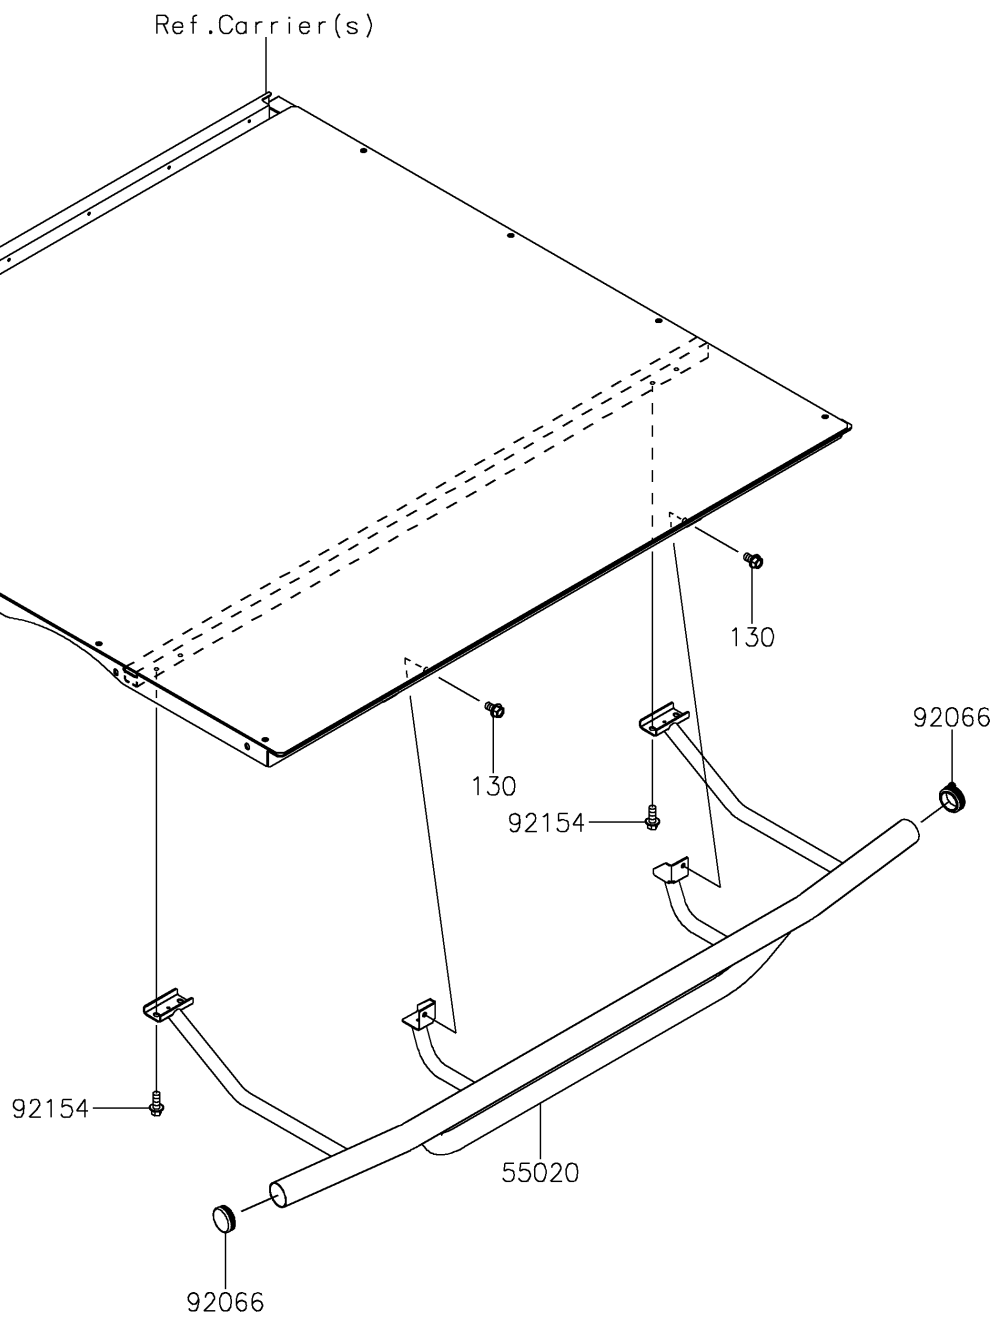

2026 MULE PRO-FXT™ 1000 PLATINUM RANCH EDITION

PARTS DIAGRAM Rear Bumper

F2910A

2026 MULE PRO-FXT™ 1000 PLATINUM RANCH EDITION

PARTS LIST

Rear Bumper

| ITEM NAME | PART NUMBER | QUANTITY |
|-----------|-------------|----------|
|-----------|-------------|----------|
