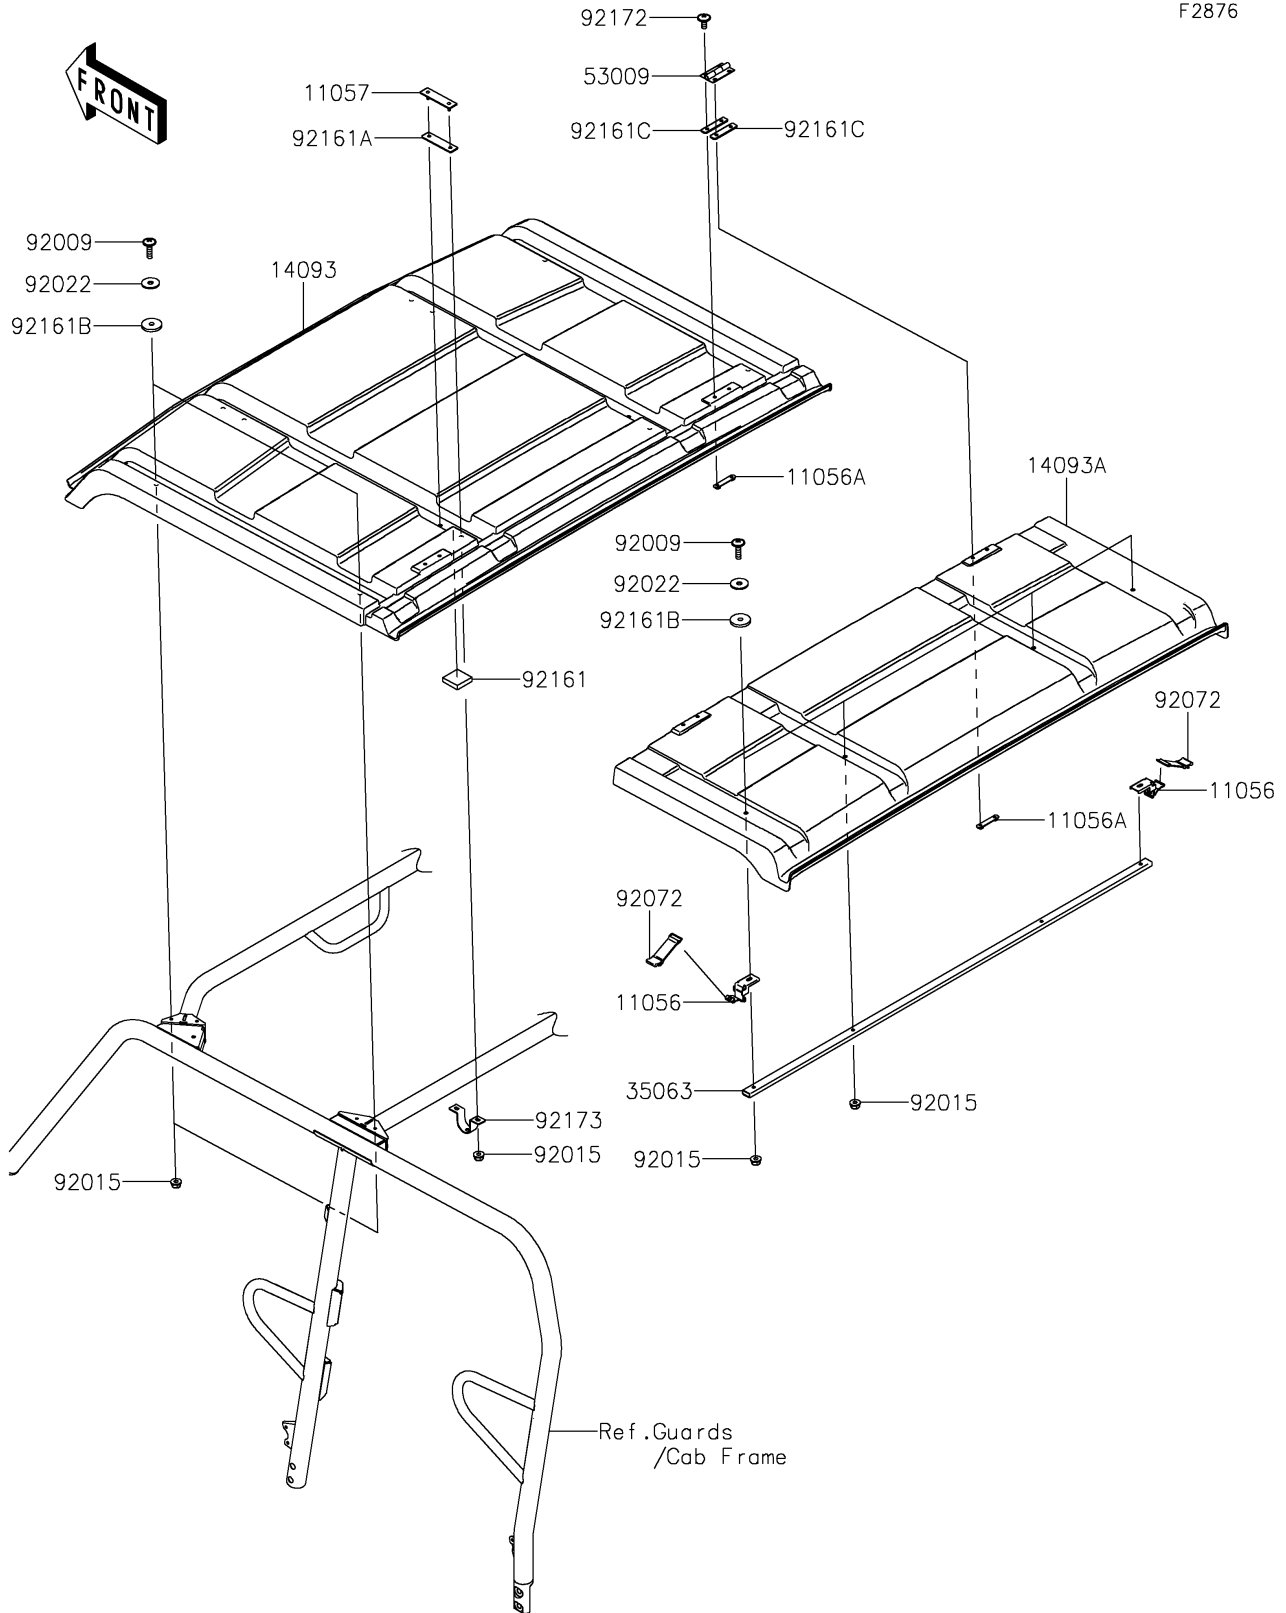

2026 MULE PRO-FXT™ 1000 PLATINUM RANCH EDITION

PARTS DIAGRAM

Sun Top

F2876

2026 MULE PRO-FXT™ 1000 PLATINUM RANCH EDITION

Kawasaki
Let the Good Times Roll®

PARTS LIST

Sun Top

ITEM NAME	PART NUMBER	QUANTITY
BRACKET (Ref # 11056)	11056-3815	2
BRACKET (Ref # 11056A)	11056-3910	4
BRACKET (Ref # 11057)	11057-0074	4
COVER,SUNTOP,FR (Ref # 14093)	14093-0017	1
COVER,SUNTOP,RR (Ref # 14093A)	14093-0018	1
STAY,RR SUNTOP (Ref # 35063)	35063-0944	1
HINGE (Ref # 53009)	53009-0034	2
SCREW,6X22,BLACK (Ref # 92009)	92009-1256	8
NUT,LOCK,FLANGED,6MM (Ref # 92015)	92015-1603	16
WASHER,6.5X22X1.6 (Ref # 92022)	92022-237	8
BAND,TOOL (Ref # 92072)	92072-1176	2
DAMPER,25.4X25.4X6.3 (Ref # 92161)	92161-1405	4
DAMPER (Ref # 92161A)	92161-1476	4
DAMPER,6X25X3.15 (Ref # 92161B)	92161-1633	8
DAMPER (Ref # 92161C)	92161-1650	4
SCREW,6X14 (Ref # 92172)	92172-0004	8
CLAMP,U (Ref # 92173)	92173-1224	4