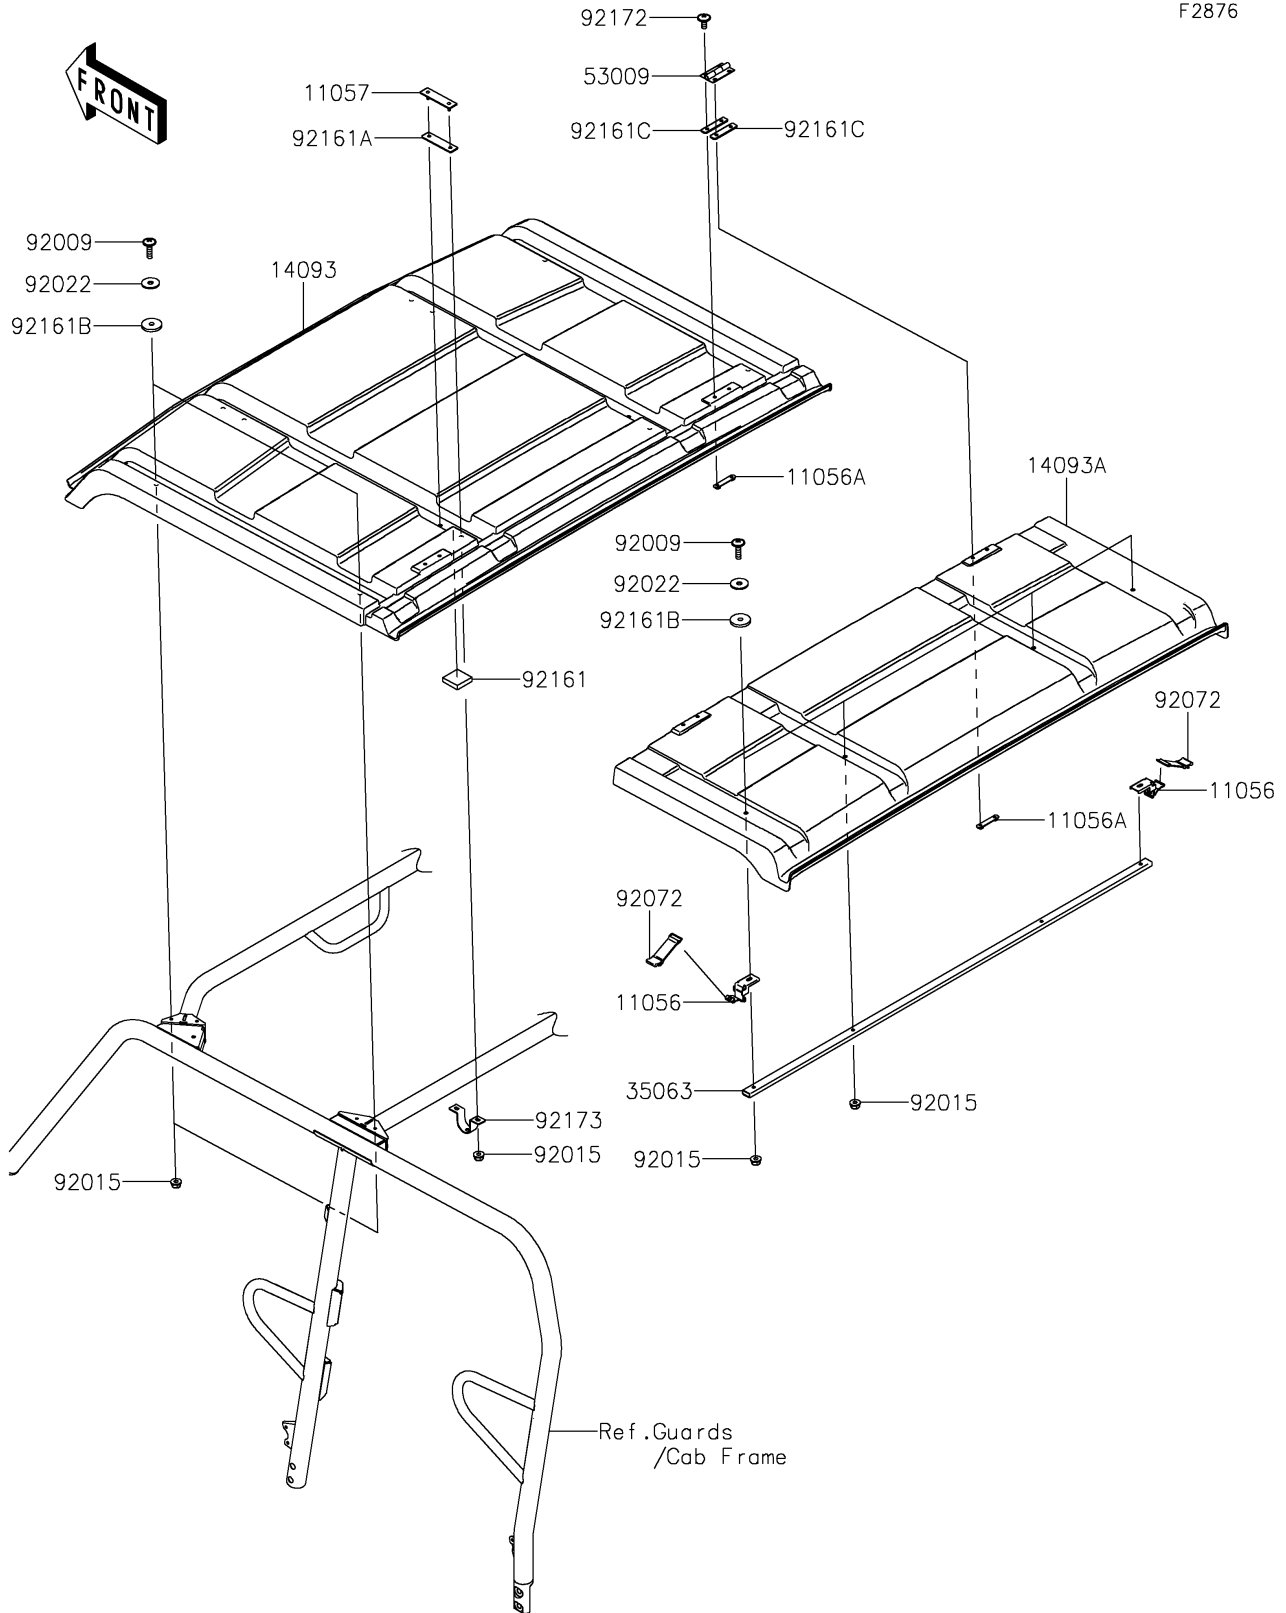

2024 MULE PRO-FXT™ 1000 PLATINUM RANCH EDITION

PARTS DIAGRAM

Sun Top

F2876

2024 MULE PRO-FXT™ 1000 PLATINUM RANCH EDITION

Kawasaki
Let the Good Times Roll®

PARTS LIST

Sun Top

ITEM NAME	PART NUMBER	QUANTITY
BRACKET (Ref # 11056)	11056-3815	2
BRACKET (Ref # 11056A)	11056-3910	4
BRACKET (Ref # 11057)	11057-0074	4
COVER,SUNTOP,FR (Ref # 14093)	14093-0017	1
COVER,SUNTOP,RR (Ref # 14093A)	14093-0018	1
STAY,RR SUNTOP (Ref # 35063)	35063-0944	1
HINGE (Ref # 53009)	53009-0034	2
SCREW,6X22,BLACK (Ref # 92009)	92009-1256	8
NUT,LOCK,FLANGED,6MM (Ref # 92015)	92015-1603	16
WASHER,6.5X22X1.6 (Ref # 92022)	92022-237	8
BAND,TOOL (Ref # 92072)	92072-1176	2
DAMPER,25.4X25.4X6.3 (Ref # 92161)	92161-1405	4
DAMPER (Ref # 92161A)	92161-1476	4
DAMPER,6X25X3.15 (Ref # 92161B)	92161-1633	8
DAMPER (Ref # 92161C)	92161-1650	4
SCREW,6X14 (Ref # 92172)	92172-0004	8
CLAMP,U (Ref # 92173)	92173-1224	4