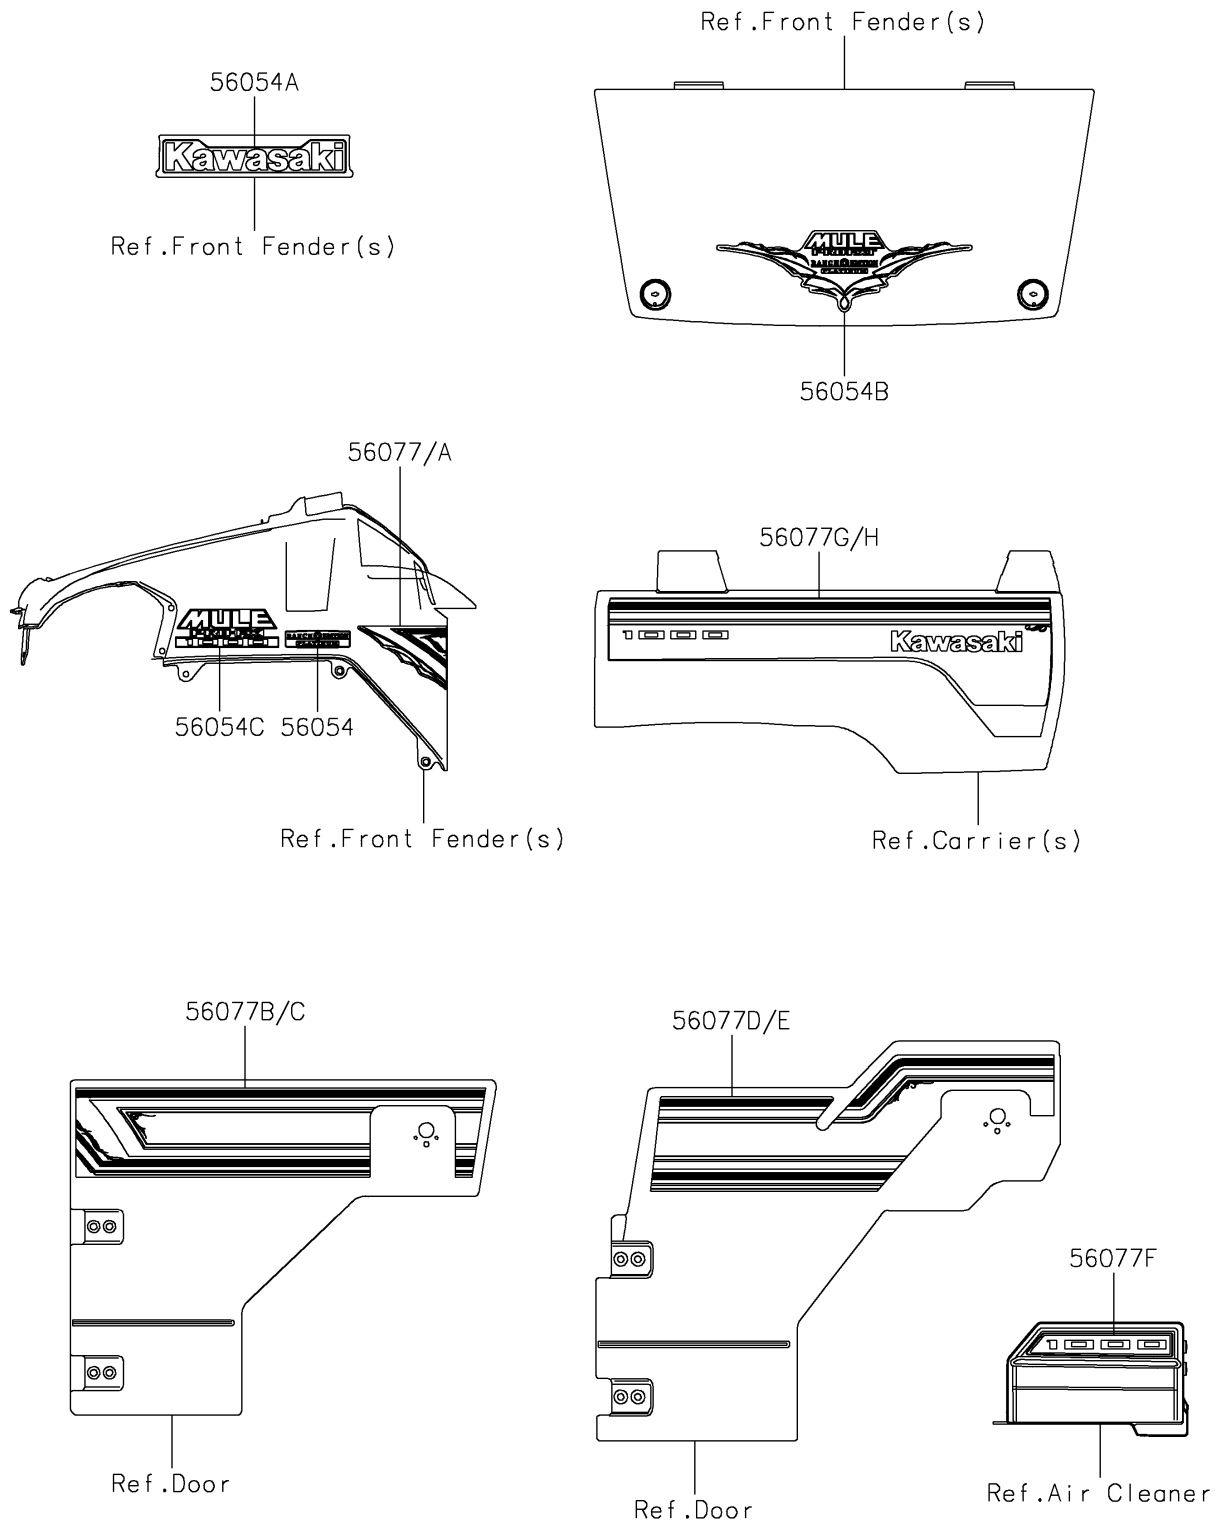

2026 MULE PRO-FXT™ 1000 PLATINUM RANCH EDITION

PARTS DIAGRAM

Decals(DTFNN-DVFNN)

F2861B

2026 MULE PRO-FXT™ 1000 PLATINUM RANCH EDITION

PARTS LIST

Decals(DTFNN-DVFNN)

ITEM NAME

PART NUMBER

QUANTITY
