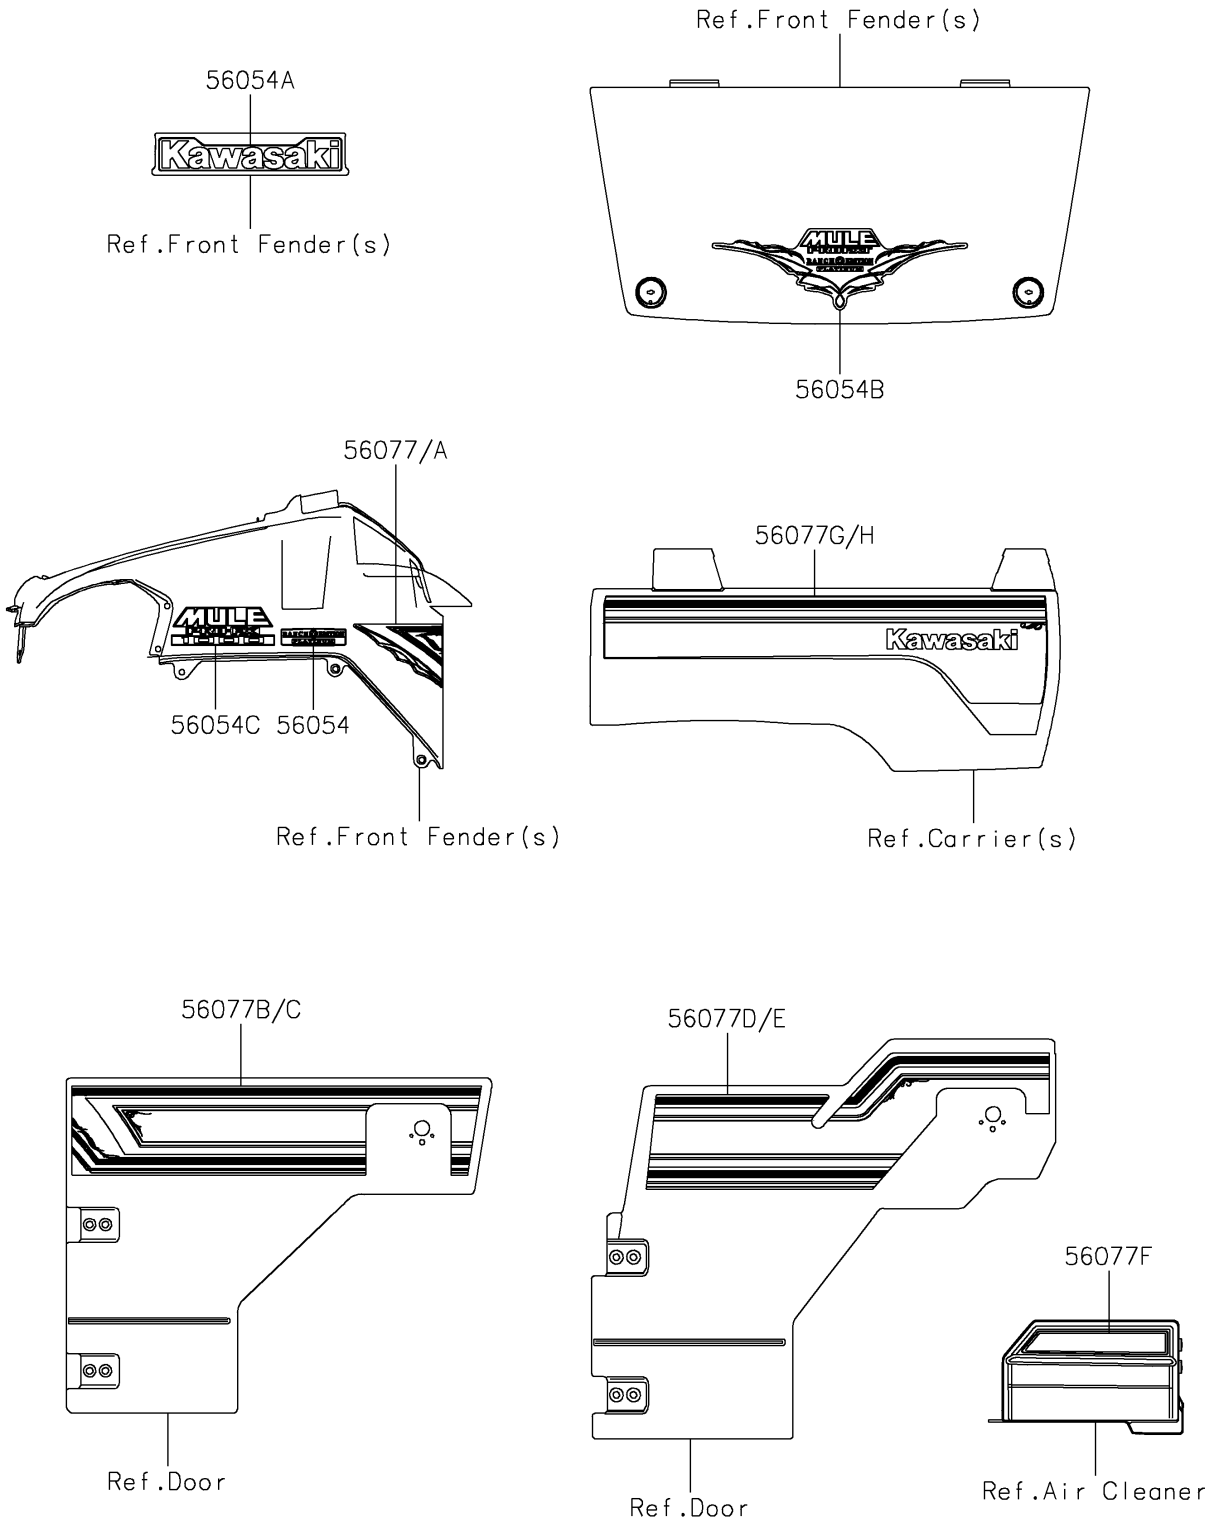

2025 MULE PRO-FXT 1000 Platinum

PARTS DIAGRAM

Decals(DRFNN/DRFNL)

F2861

2025 MULE PRO-FXT 1000 Platinum

PARTS LIST

Decals(DRFNN/DRFNL)

ITEM NAME

PART NUMBER

QUANTITY
