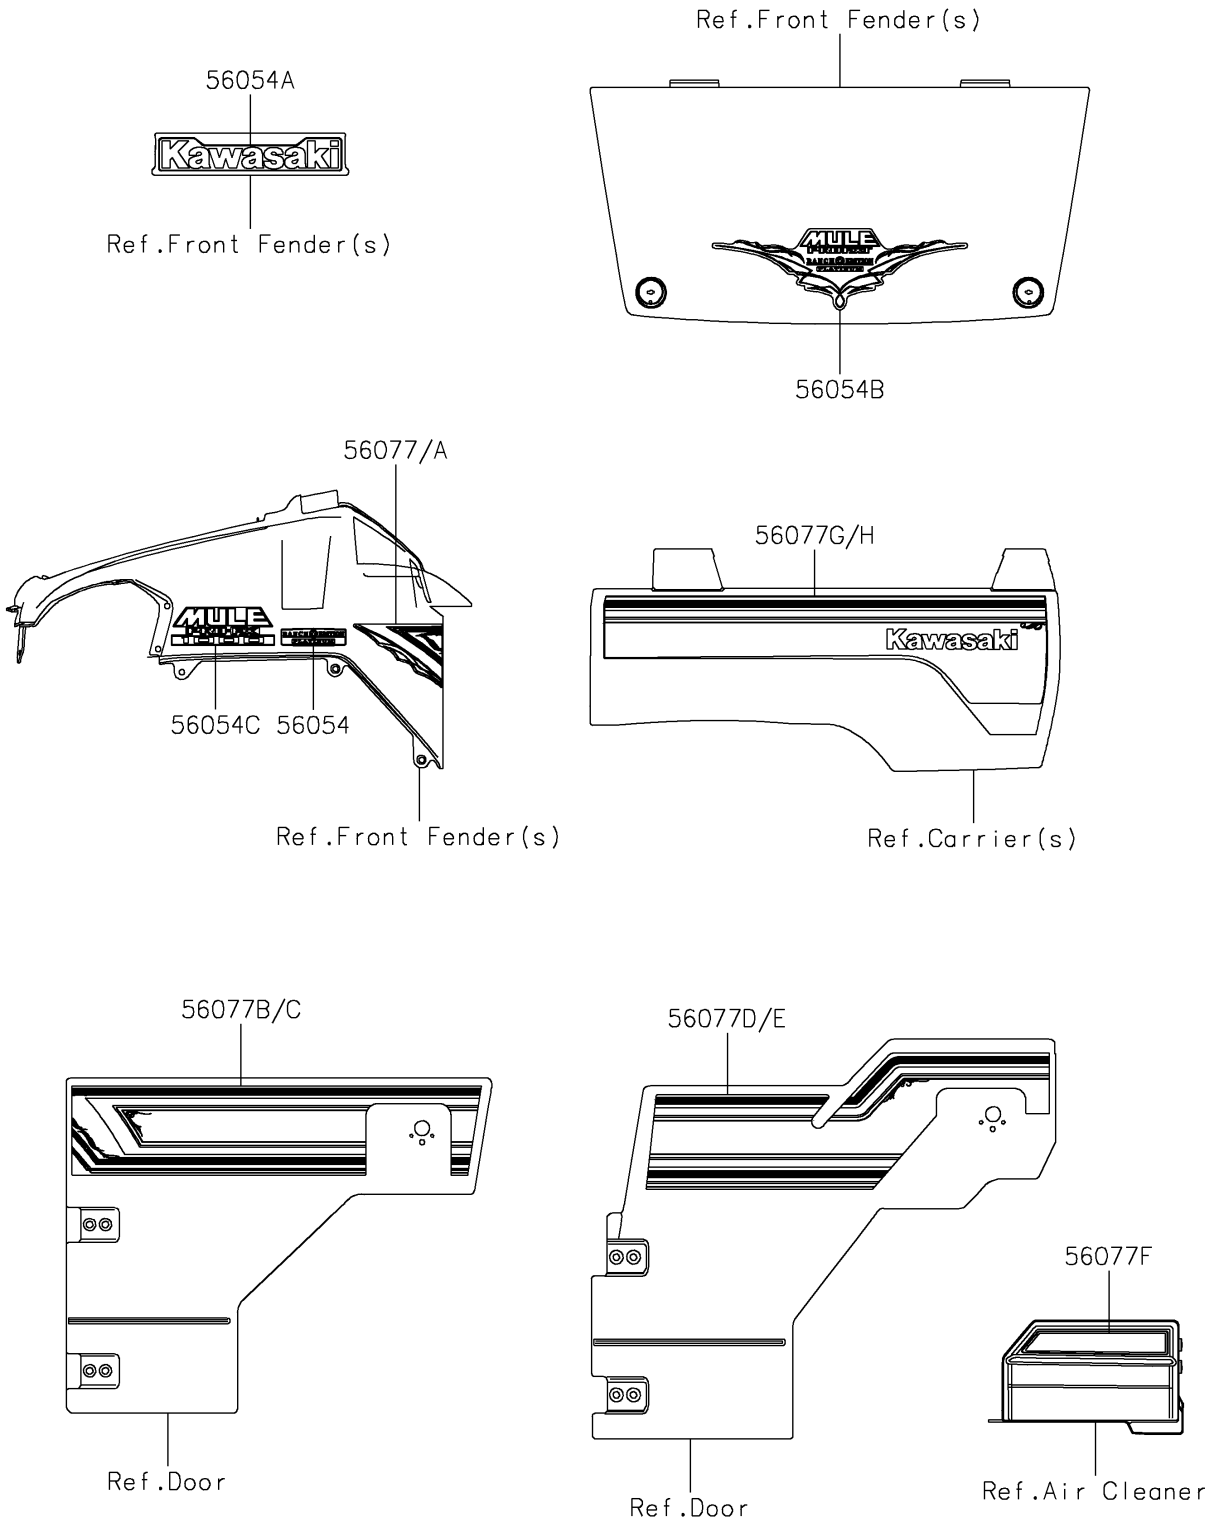

2024 MULE PRO-FXT 1000 Platinum

PARTS DIAGRAM

Decals(DRFNN/DRFNL)

F2861

2024 MULE PRO-FXT 1000 Platinum

PARTS LIST

Decals(DRFNN/DRFNL)

ITEM NAME	PART NUMBER	QUANTITY
MARK,RANCH EDITION (Ref # 56054)	56054-2913	2
MARK,KAWASAKI (Ref # 56054A)	56054-3890	1
MARK,RANCH EDITION PLATINUM (Ref # 56054B)	56054-3947	1
MARK,MULE PRO-FXT 1000 (Ref # 56054C)	56054-4014	2
PATTERN,FR FENDER,LH (Ref # 56077)	56077-0162	1
PATTERN,FR FENDER,RH (Ref # 56077A)	56077-0163	1
PATTERN,SIDE GUARD,LH,FR (Ref # 56077B)	56077-0164	1
PATTERN,SIDE GUARD,RH,FR (Ref # 56077C)	56077-0165	1
PATTERN,SIDE GUARD,LH,RR (Ref # 56077D)	56077-0166	1
PATTERN,SIDE GUARD,RH,RR (Ref # 56077E)	56077-0167	1
PATTERN,AIR FILTER COVER (Ref # 56077F)	56077-0168	1
PATTERN,SIDE CARRIER,LH (Ref # 56077G)	56077-0169	1
PATTERN,SIDE CARRIER,RH (Ref # 56077H)	56077-0170	1