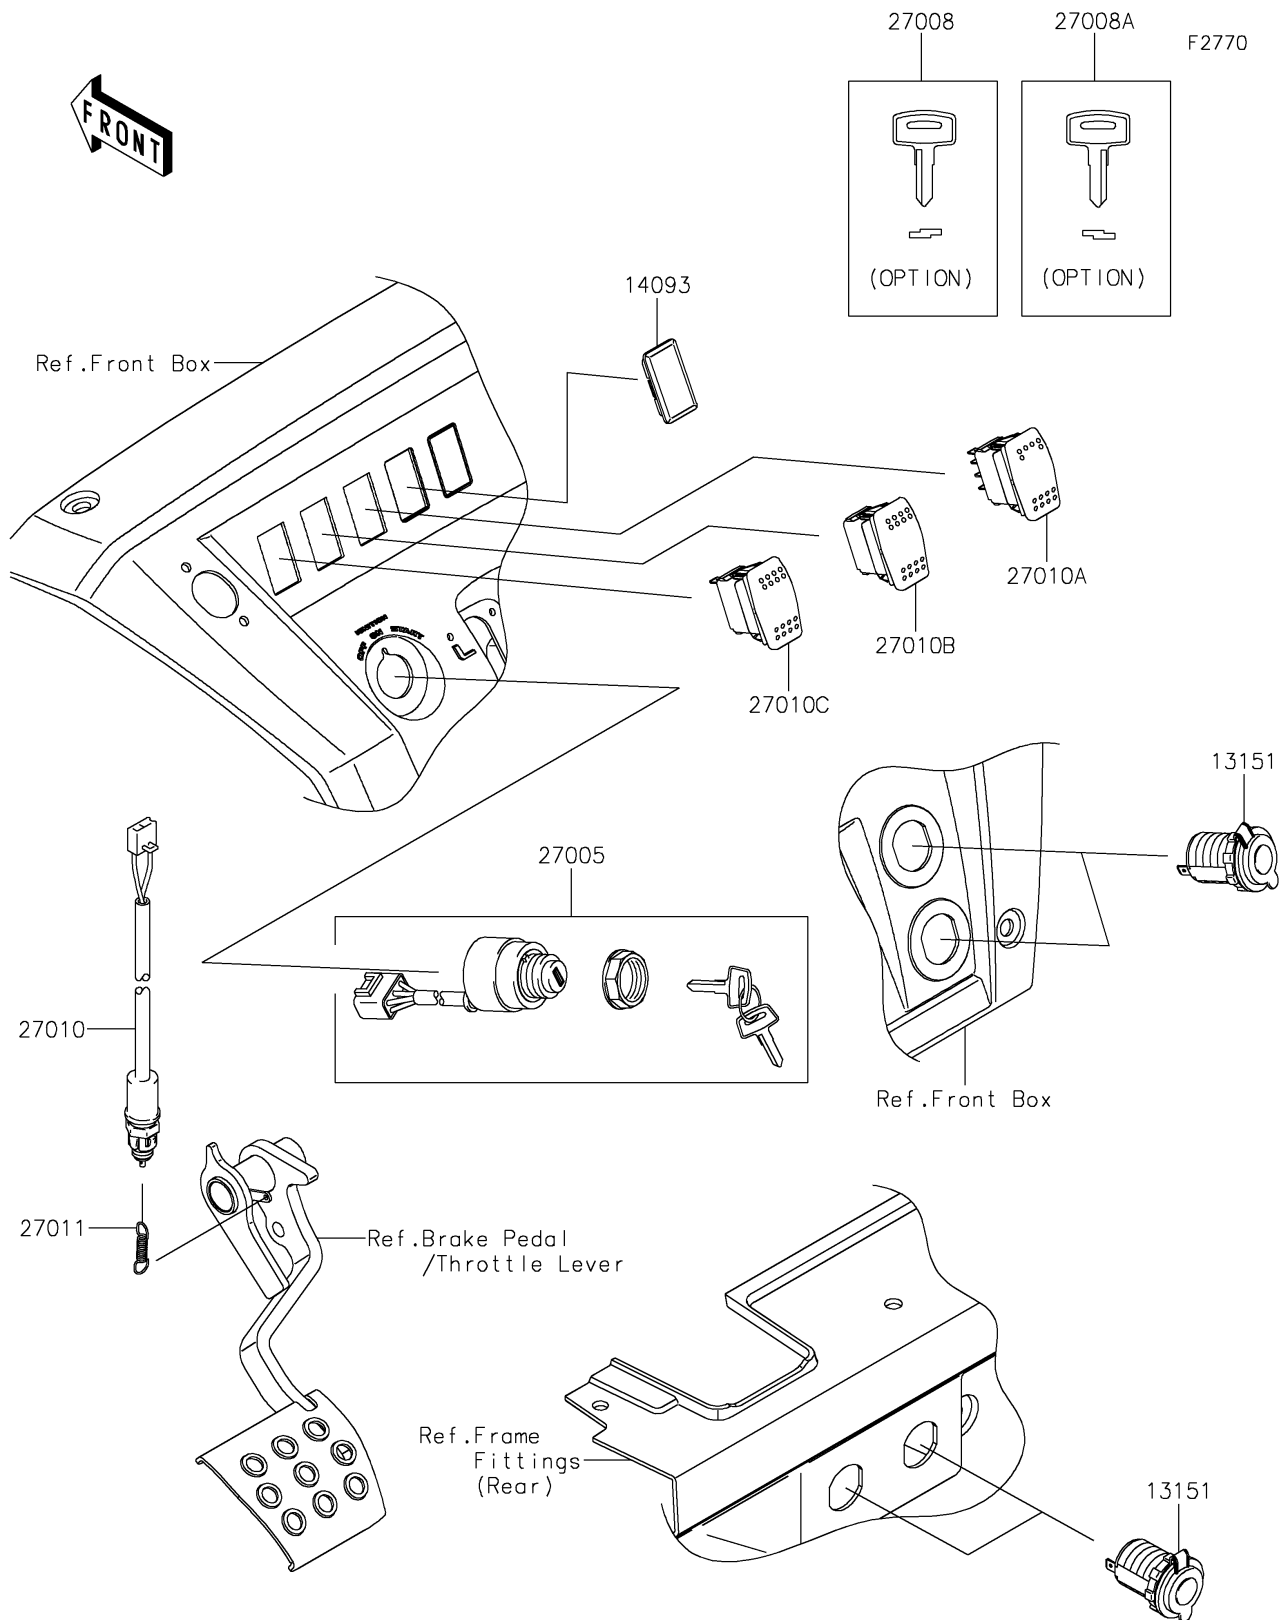

2024 MULE PRO-FXT 1000 Platinum

PARTS DIAGRAM

Ignition Switch

2024 MULE PRO-FXT 1000 Platinum

PARTS LIST

Ignition Switch

ITEM NAME	PART NUMBER	QUANTITY
SWITCH-COMP,OUTLET,12V (Ref # 13151)	13151-0556	4
COVER,SWITCH (Ref # 14093)	14093-1202	1
SWITCH-ASSY-IGNITION (Ref # 27005)	27005-0643	1
KEY-LOCK,BLANK (Ref # 27008)	27008-1153	1
KEY-LOCK,BLANK (Ref # 27008A)	27008-1157	1
SWITCH,BRAKE (Ref # 27010)	27010-0724	1
SWITCH,HEAD LAMP (Ref # 27010A)	27010-0750	1
SWITCH,2WD/4WD (Ref # 27010B)	27010-0751	1
SWITCH,DIFF LOCK (Ref # 27010C)	27010-0810	1
SPRING,BRAKE LAMP SWITCH (Ref # 27011)	27011-006	1