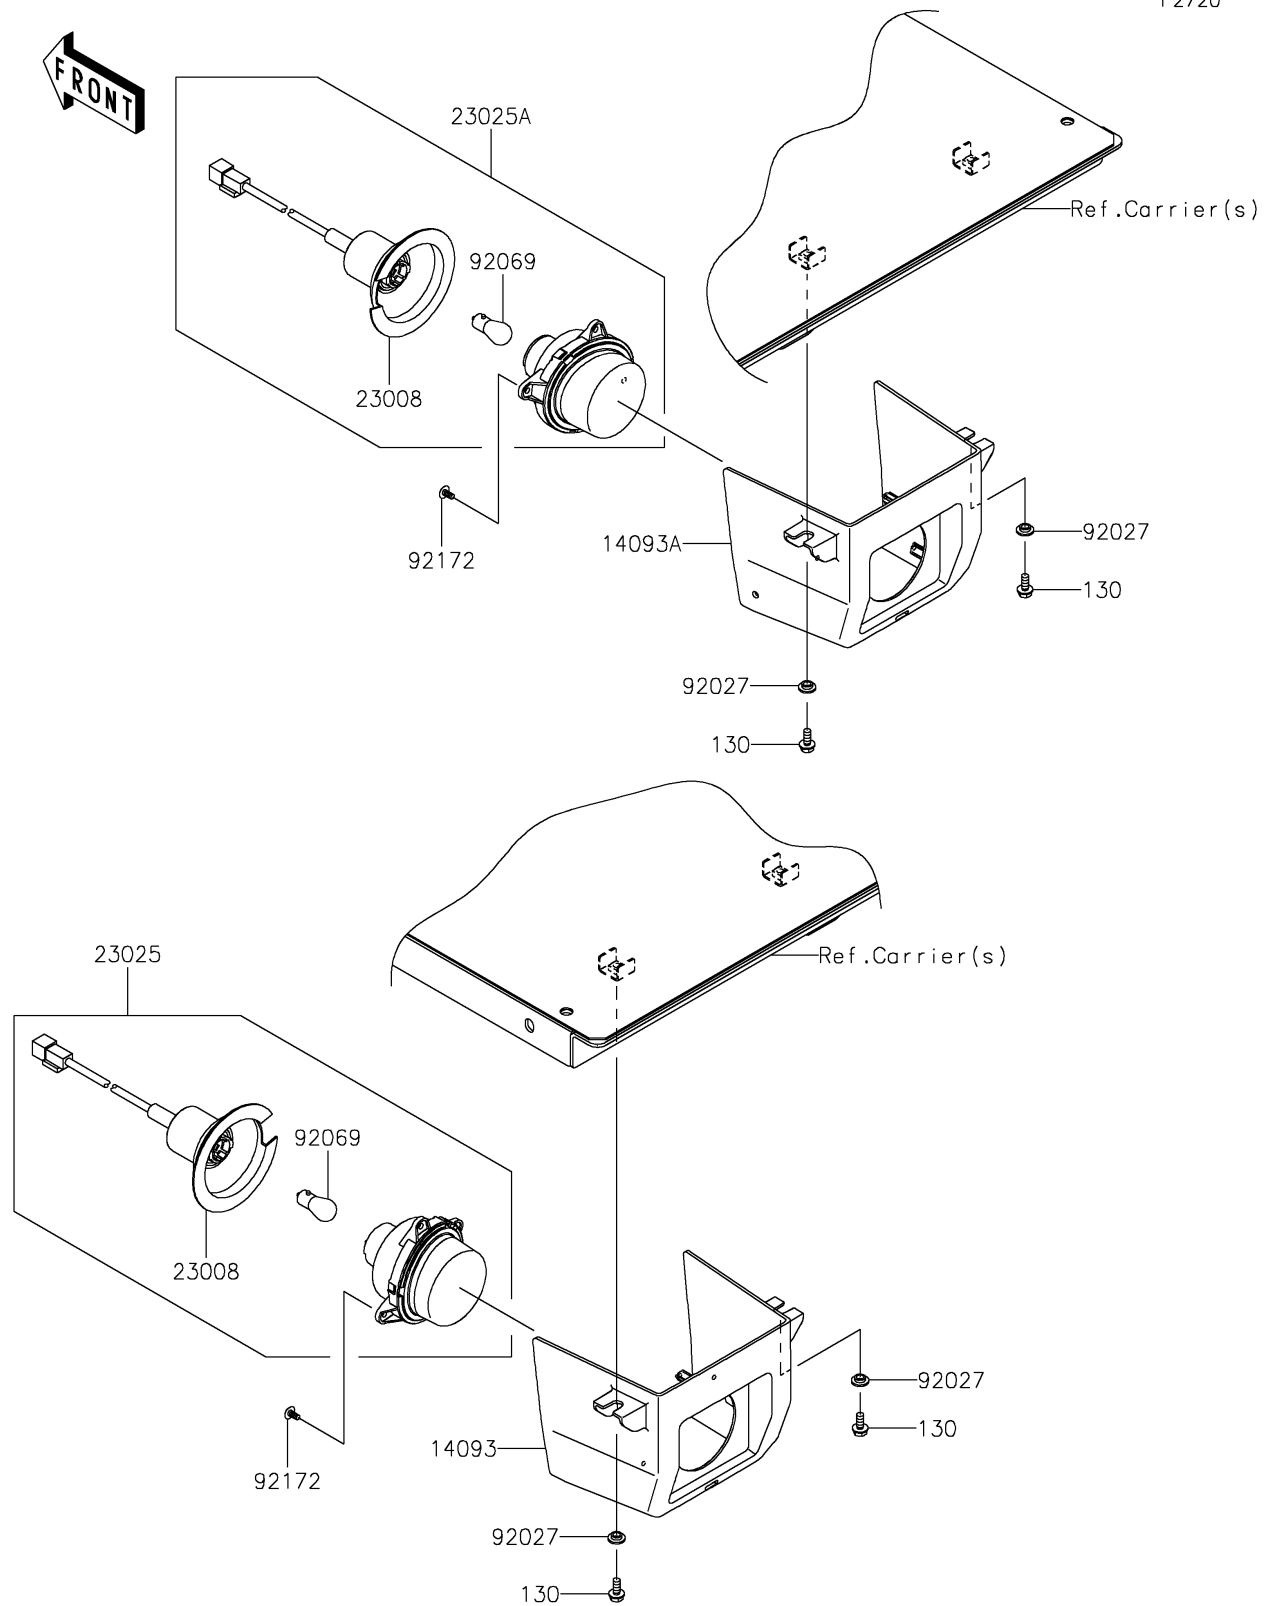

2026 MULE PRO-FXT™ 1000 PLATINUM RANCH EDITION

PARTS DIAGRAM

Taillight(s)

F2720

2026 MULE PRO-FXT™ 1000 PLATINUM RANCH EDITION

PARTS LIST

Taillight(s)

ITEM NAME	PART NUMBER	QUANTITY
COVER,TAIL LAMP,LH (Ref # 14093)	14093-0580	1
COVER,TAIL LAMP,RH (Ref # 14093A)	14093-0581	1
SOCKET-ASSY (Ref # 23008)	23008-0162	2
LAMP-TAIL,LH (Ref # 23025)	23025-0334	1
LAMP-TAIL,RH (Ref # 23025A)	23025-0341	1
COLLAR,L=4.6 (Ref # 92027)	92027-1168	4
BULB,12V 21/5W (Ref # 92069)	92069-0072	2
SCREW,TAPPING,5X10 (Ref # 92172)	92172-0262	6
BOLT-FLANGED,6X14 (Ref # 130)	130BA0614	4