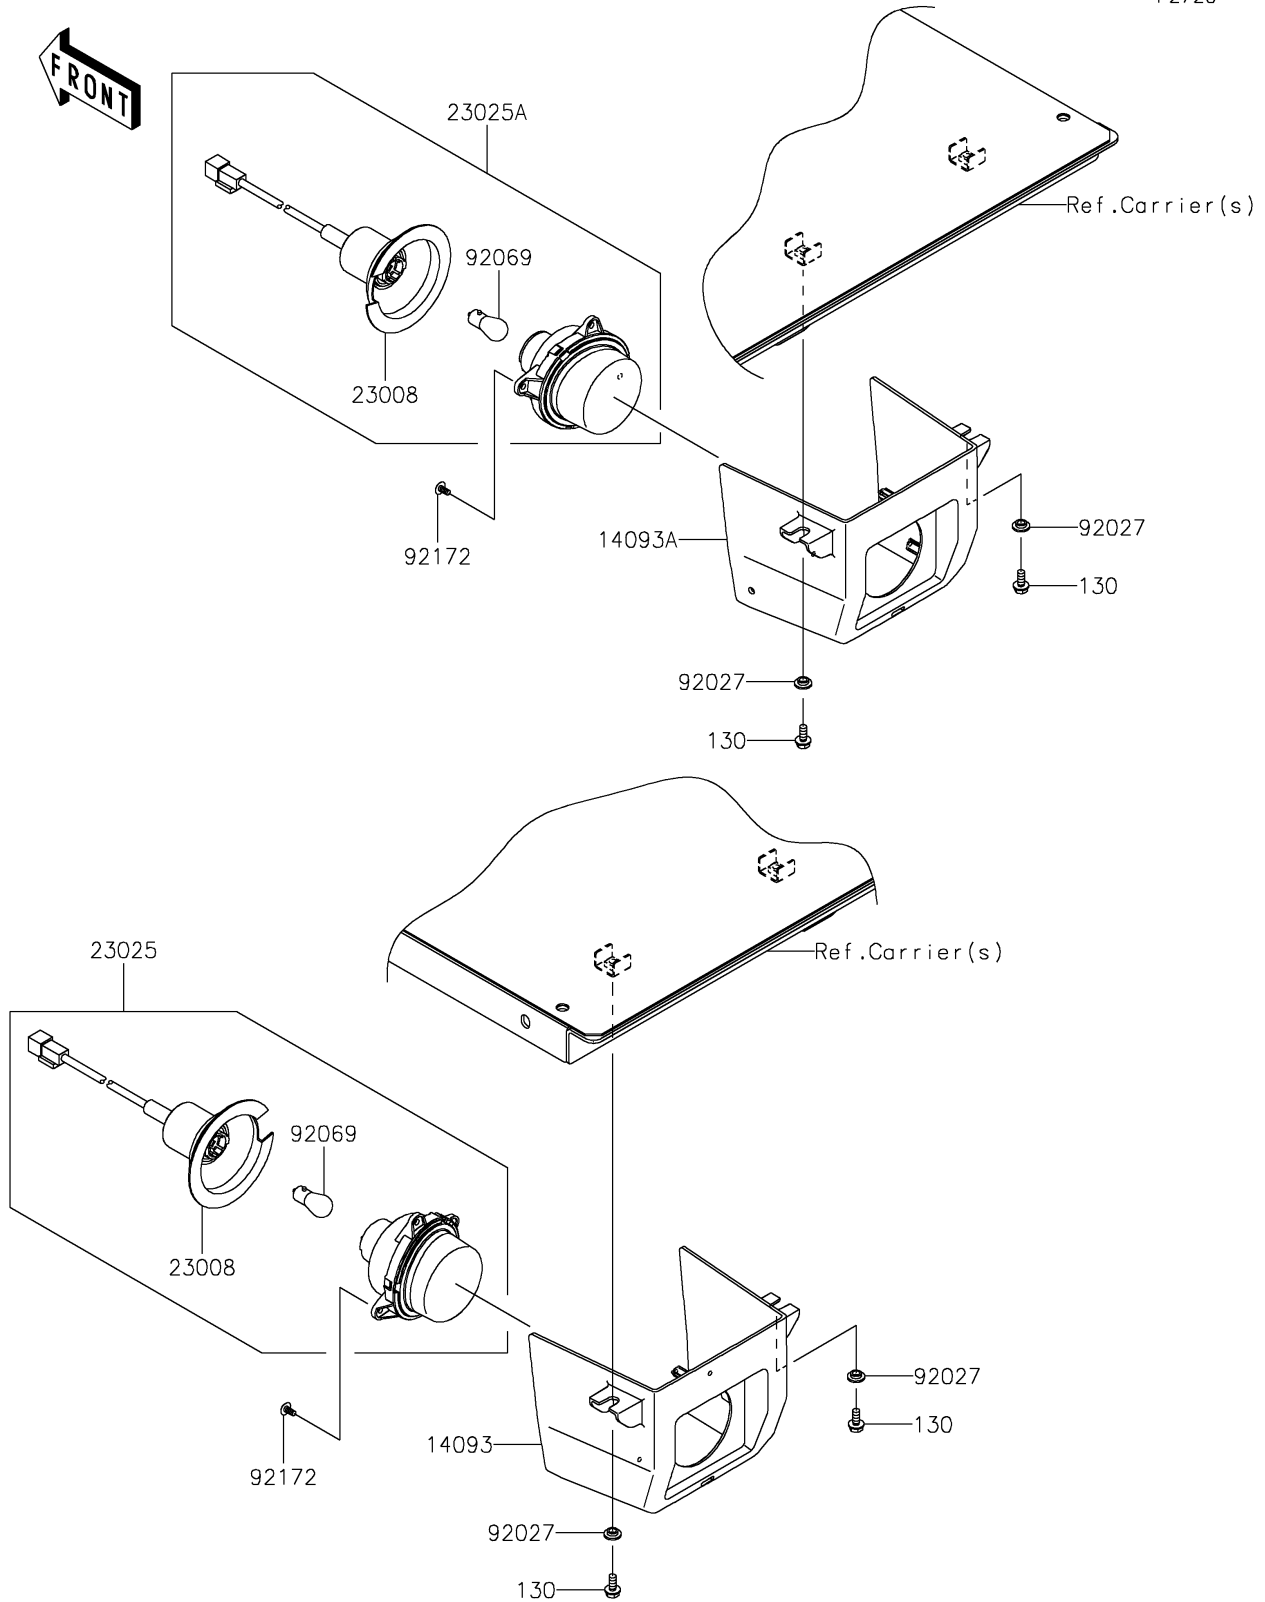

2025 MULE PRO-FXT 1000 Platinum

PARTS DIAGRAM

Taillight(s)

F2720