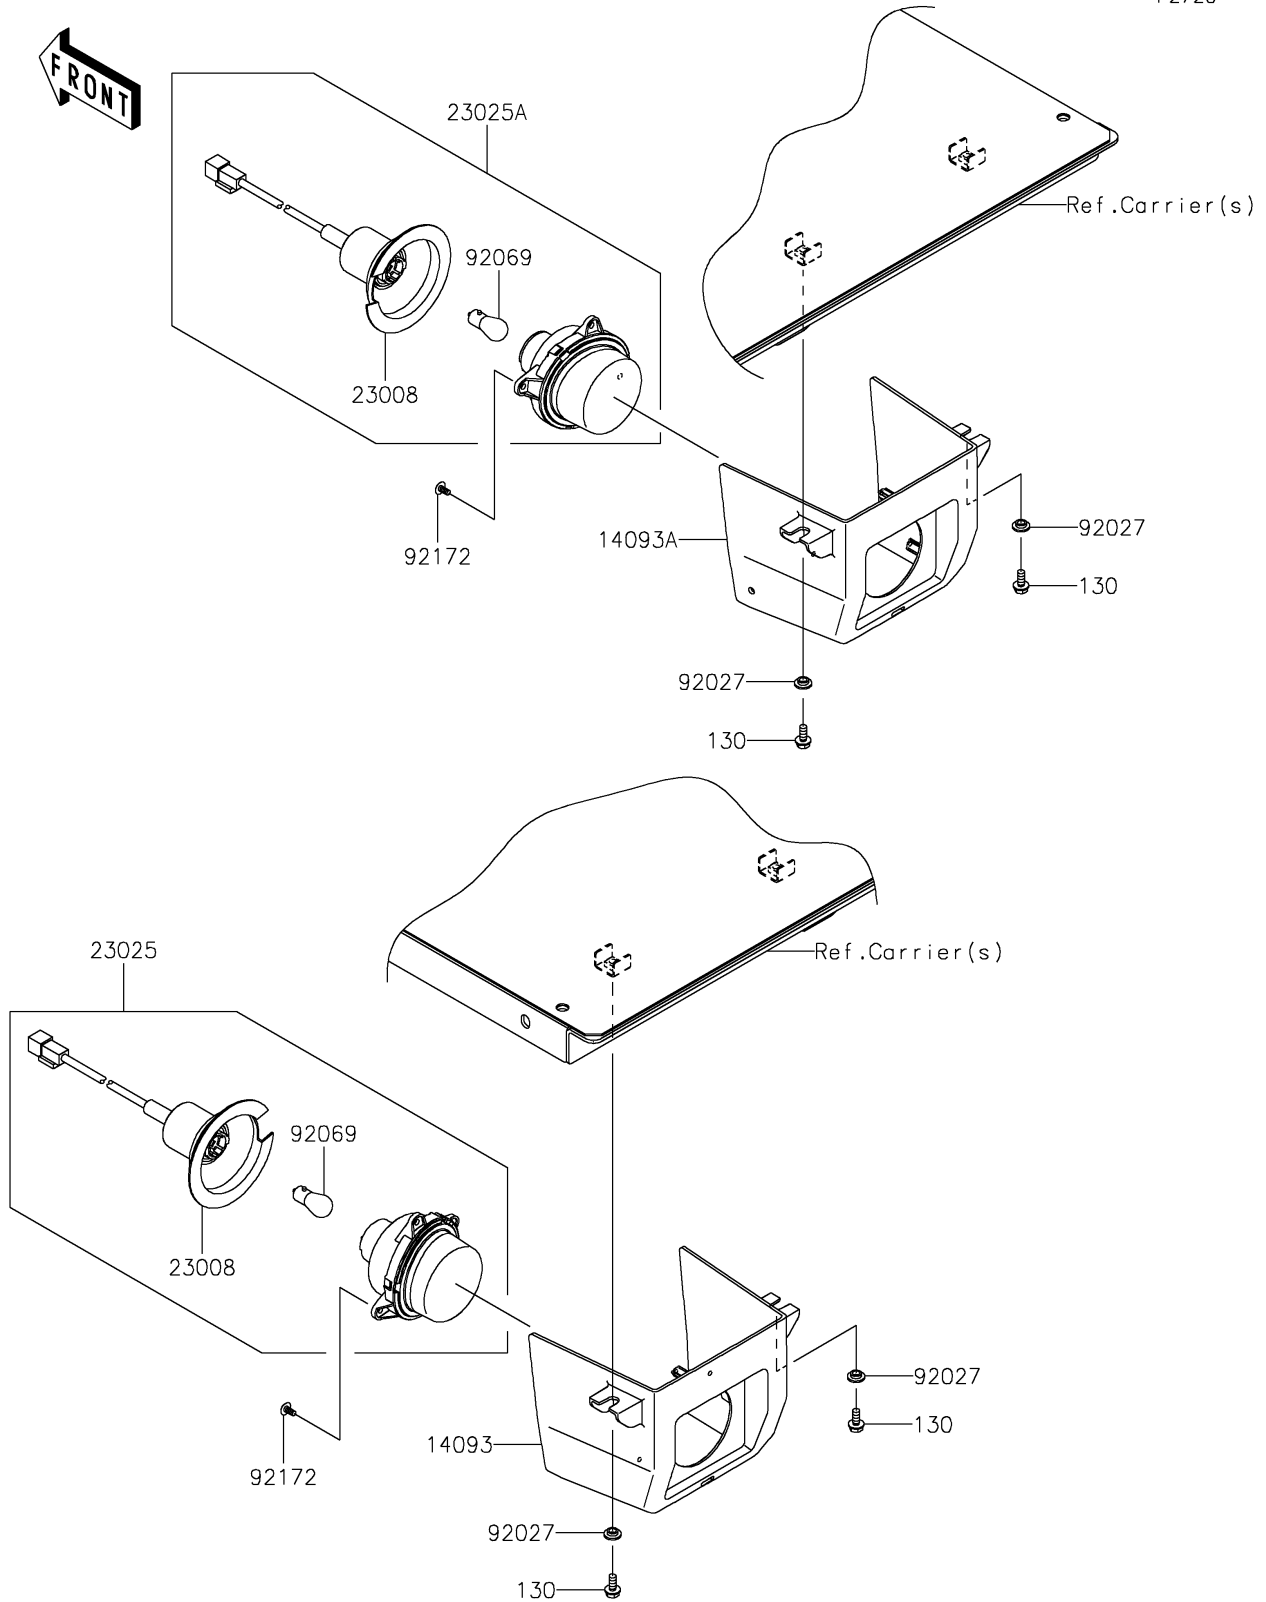

2024 MULE PRO-FXT™ 1000 PLATINUM RANCH EDITION

PARTS DIAGRAM

Taillight(s)

F2720

2024 MULE PRO-FXT™ 1000 PLATINUM RANCH EDITION

PARTS LIST

Taillight(s)

ITEM NAME	PART NUMBER	QUANTITY
COVER,TAIL LAMP,LH (Ref # 14093)	14093-0580	1
COVER,TAIL LAMP,RH (Ref # 14093A)	14093-0581	1
SOCKET-ASSY (Ref # 23008)	23008-0162	2
LAMP-TAIL,LH (Ref # 23025)	23025-0334	1
LAMP-TAIL,RH (Ref # 23025A)	23025-0341	1
COLLAR,L=4.6 (Ref # 92027)	92027-1168	4
BULB,12V 21/5W (Ref # 92069)	92069-0072	2
SCREW,TAPPING,5X10 (Ref # 92172)	92172-0262	6
BOLT-FLANGED,6X14 (Ref # 130)	130BA0614	4