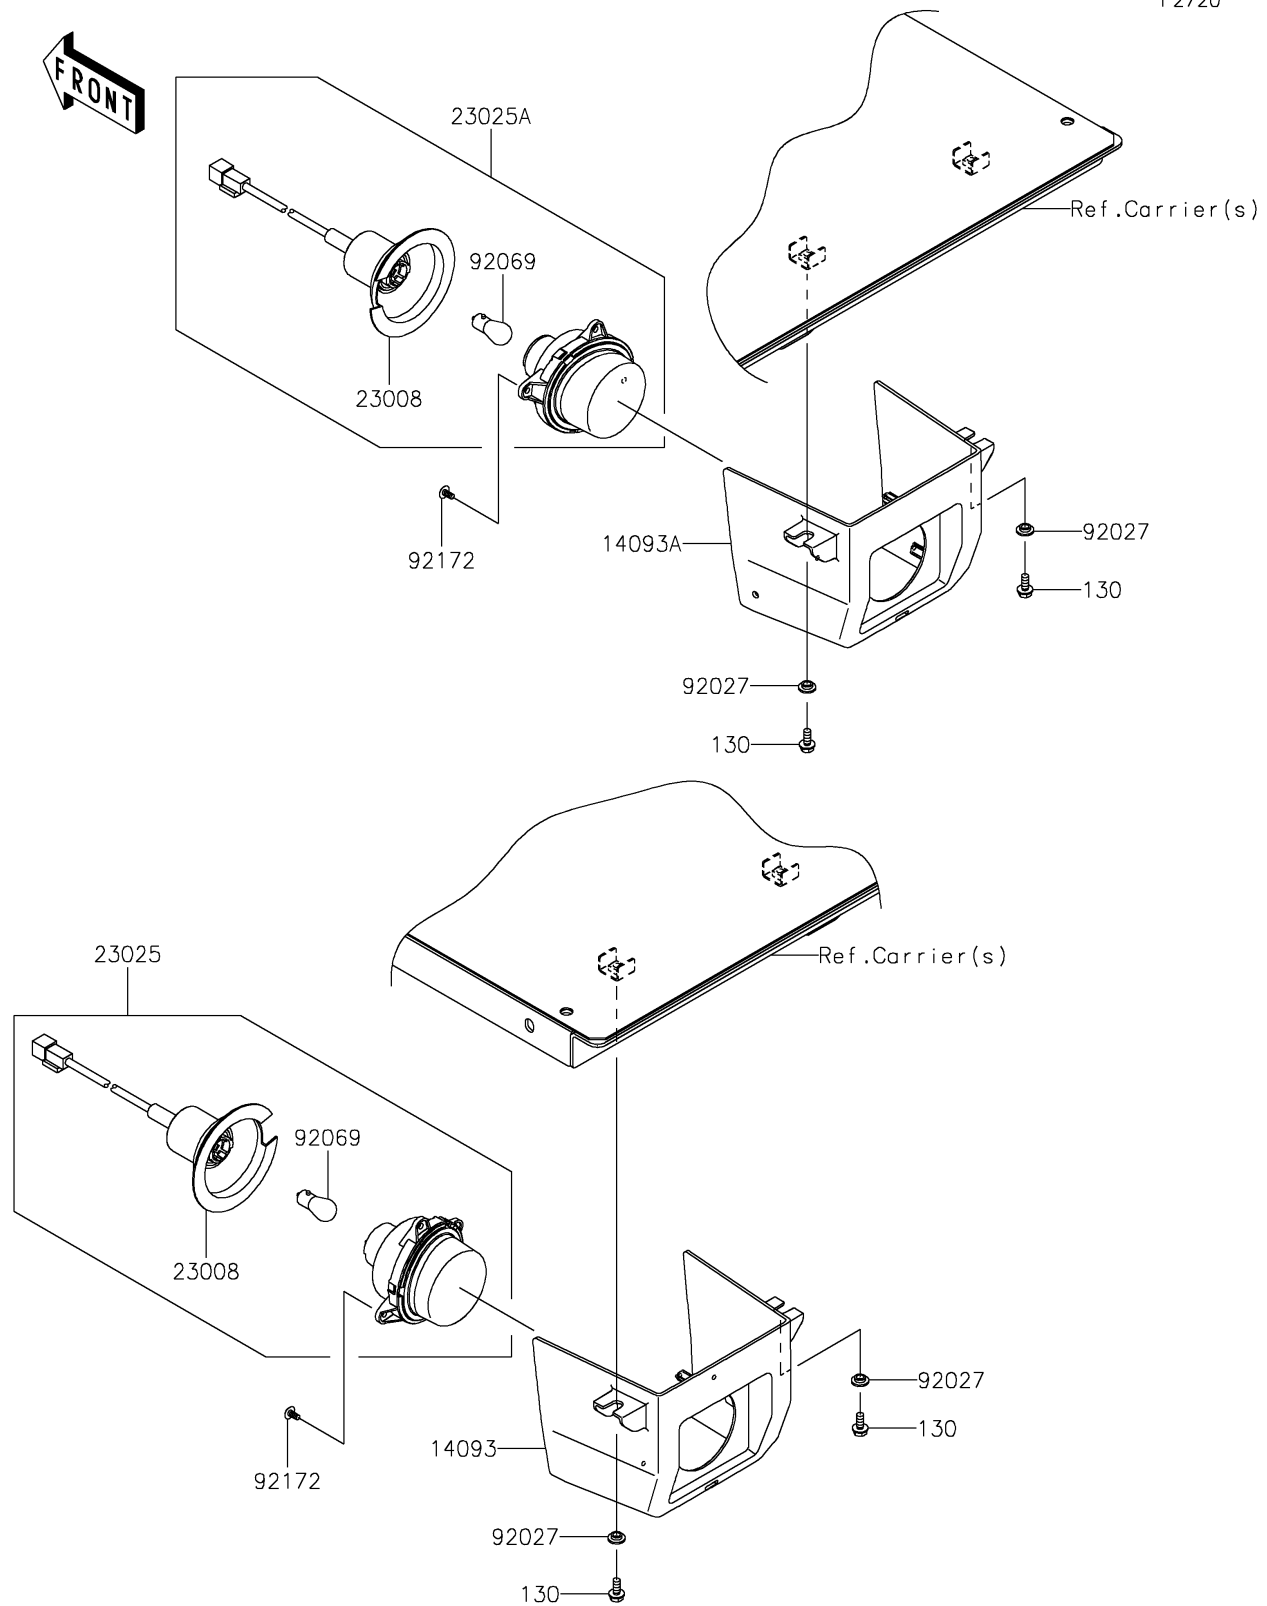

2024 MULE PRO-FXT 1000 Platinum

PARTS DIAGRAM

Taillight(s)

F2720

2024 MULE PRO-FXT 1000 Platinum

PARTS LIST

Taillight(s)

ITEM NAME	PART NUMBER	QUANTITY
COVER,TAIL LAMP,LH (Ref # 14093)	14093-0580	1
COVER,TAIL LAMP,RH (Ref # 14093A)	14093-0581	1
SOCKET-ASSY (Ref # 23008)	23008-0162	2
LAMP-TAIL,LH (Ref # 23025)	23025-0334	1
LAMP-TAIL,RH (Ref # 23025A)	23025-0341	1
COLLAR,L=4.6 (Ref # 92027)	92027-1168	4
BULB,12V 21/5W (Ref # 92069)	92069-0072	2
SCREW,TAPPING,5X10 (Ref # 92172)	92172-0262	6
BOLT-FLANGED,6X14 (Ref # 130)	130BA0614	4