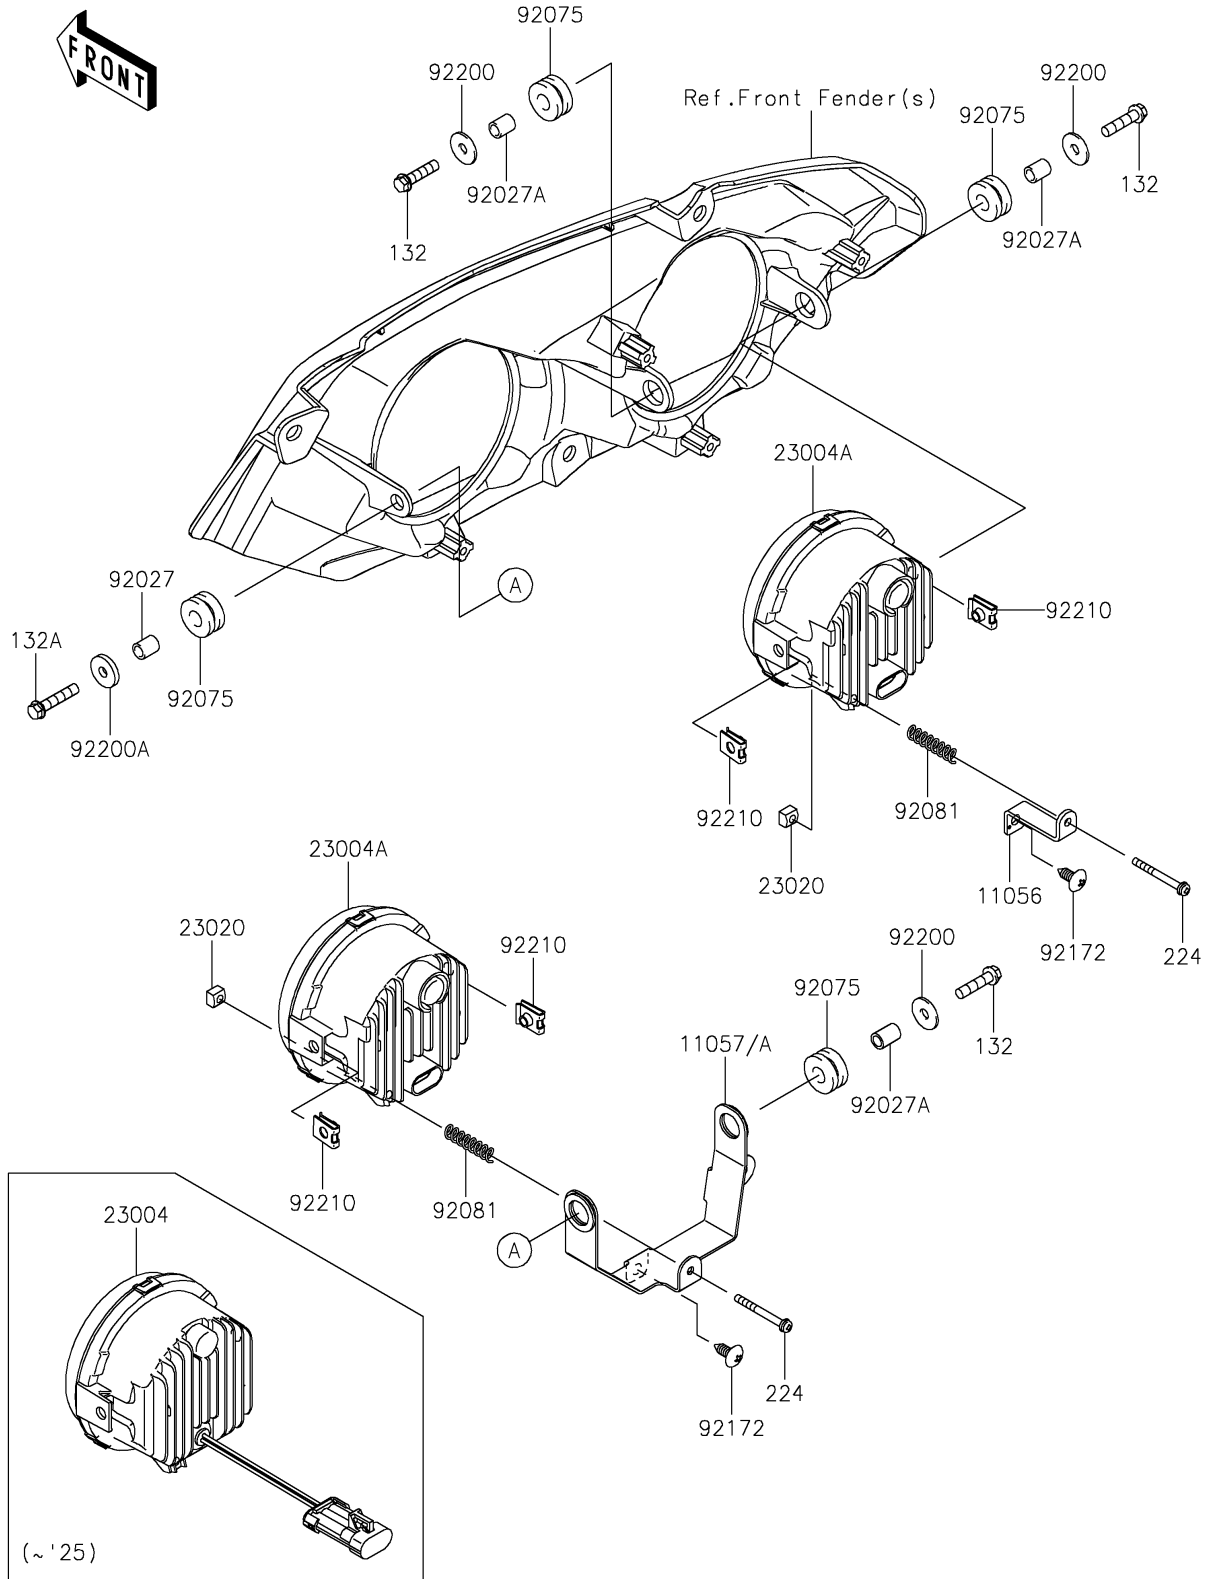

2024 MULE PRO-FXT™ 1000 PLATINUM RANCH EDITION

PARTS DIAGRAM

Headlight(s)

F2710

2024 MULE PRO-FXT™ 1000 PLATINUM RANCH EDITION

PARTS LIST

Headlight(s)

ITEM NAME

PART NUMBER

QUANTITY
