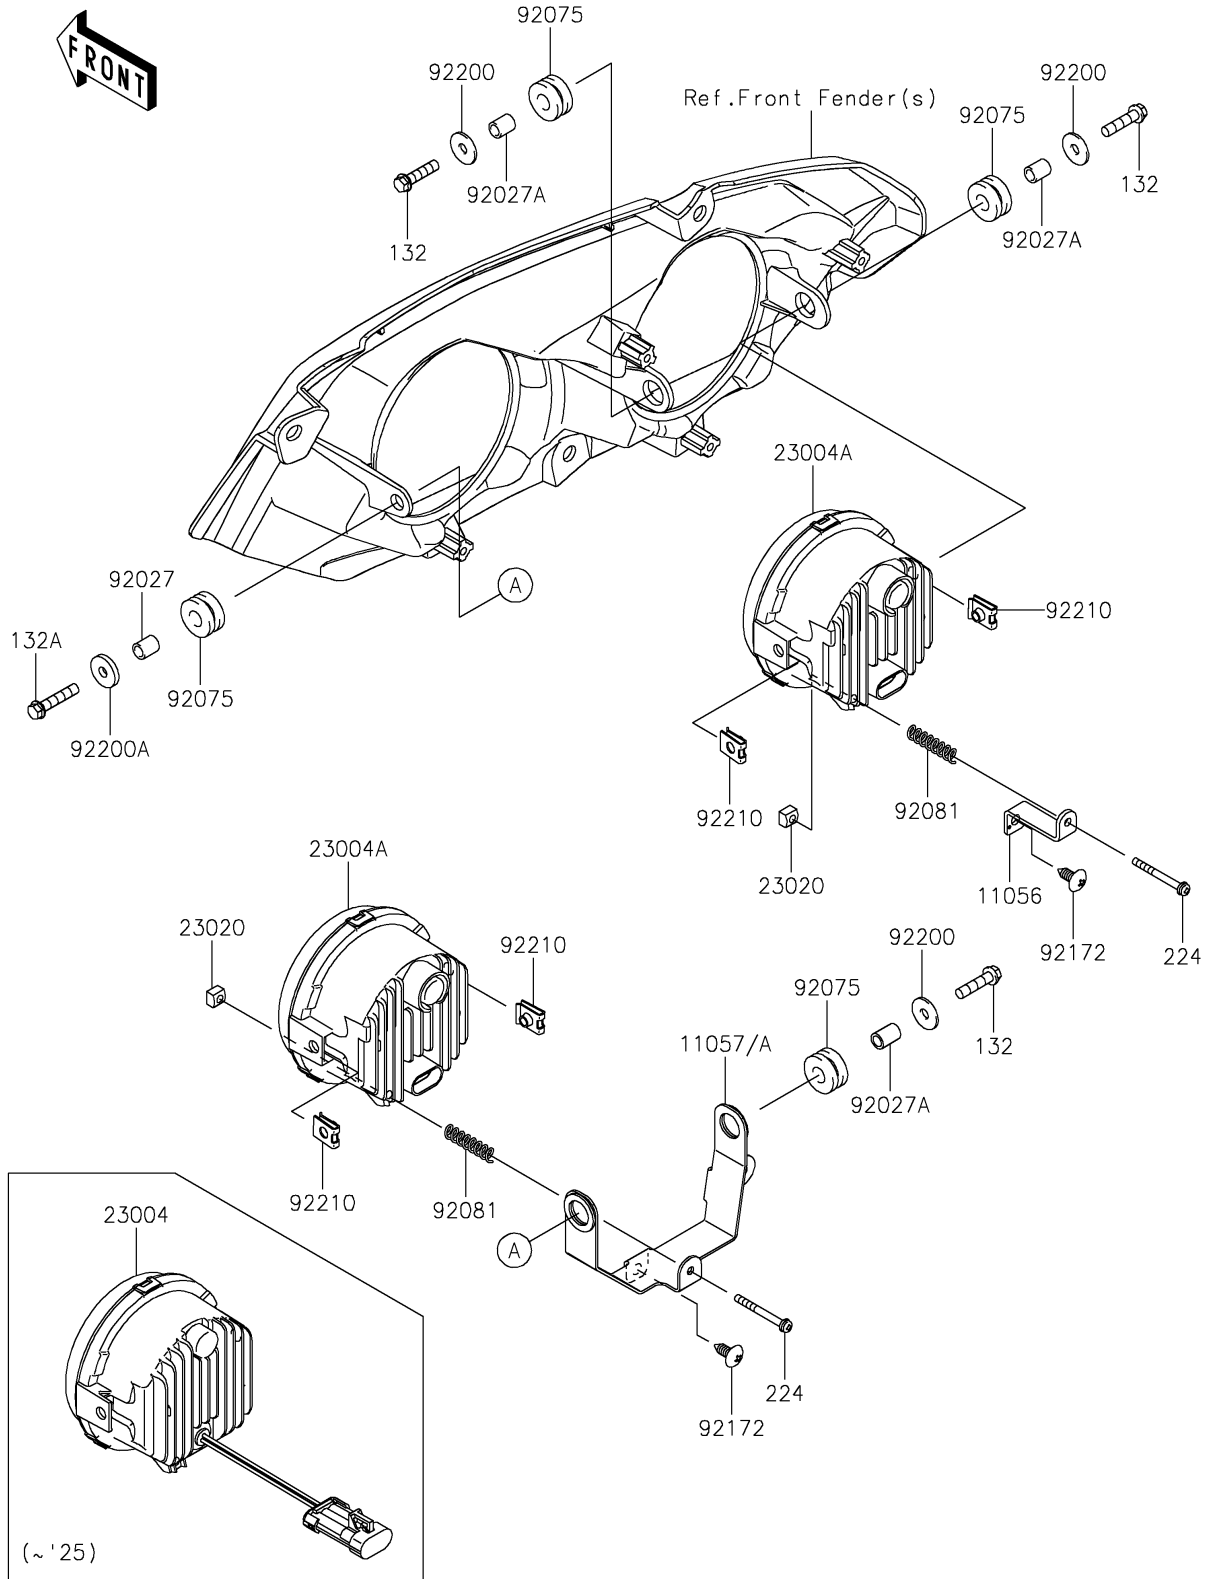

## PARTS DIAGRAM

### Headlight(s)

F2710

## PARTS LIST

### Headlight(s)

ITEM NAME	PART NUMBER	QUANTITY
BRACKET (Ref # 11056)	11056-2933	2
BRACKET,LED HL,LH (Ref # 11057)	11057-0755	1
BRACKET,LED HL,RH (Ref # 11057A)	11057-0783	1
LAMP-HEAD,LED (Ref # 23004A)	23004-0448	4
NUT,4MM,FOCUS ADJUST (Ref # 23020)	23020-018	4
COLLAR,6.8X10X14.5 (Ref # 92027)	92027-156	2
COLLAR,6.8X10X12 (Ref # 92027A)	92027-162	6
DAMPER,10X24X12 (Ref # 92075)	92075-1690	8
SPRING,FOCUS ADJUST (Ref # 92081)	92081-1896	4
SCREW,6X16 (Ref # 92172)	92172-0284	4
WASHER,6.5X20X1.6 (Ref # 92200)	92200-0283	6
WASHER,6.5X20X3.2 (Ref # 92200A)	92200-0359	2
NUT (Ref # 92210)	92210-1125	8
BOLT-FLANGED-SMALL,6X25 (Ref # 132)	132BA0625	6
BOLT-FLANGED-SMALL,6X30 (Ref # 132A)	132BA0630	2
SCREW-PAN-WP-CROS (Ref # 224)	224AA0440	4