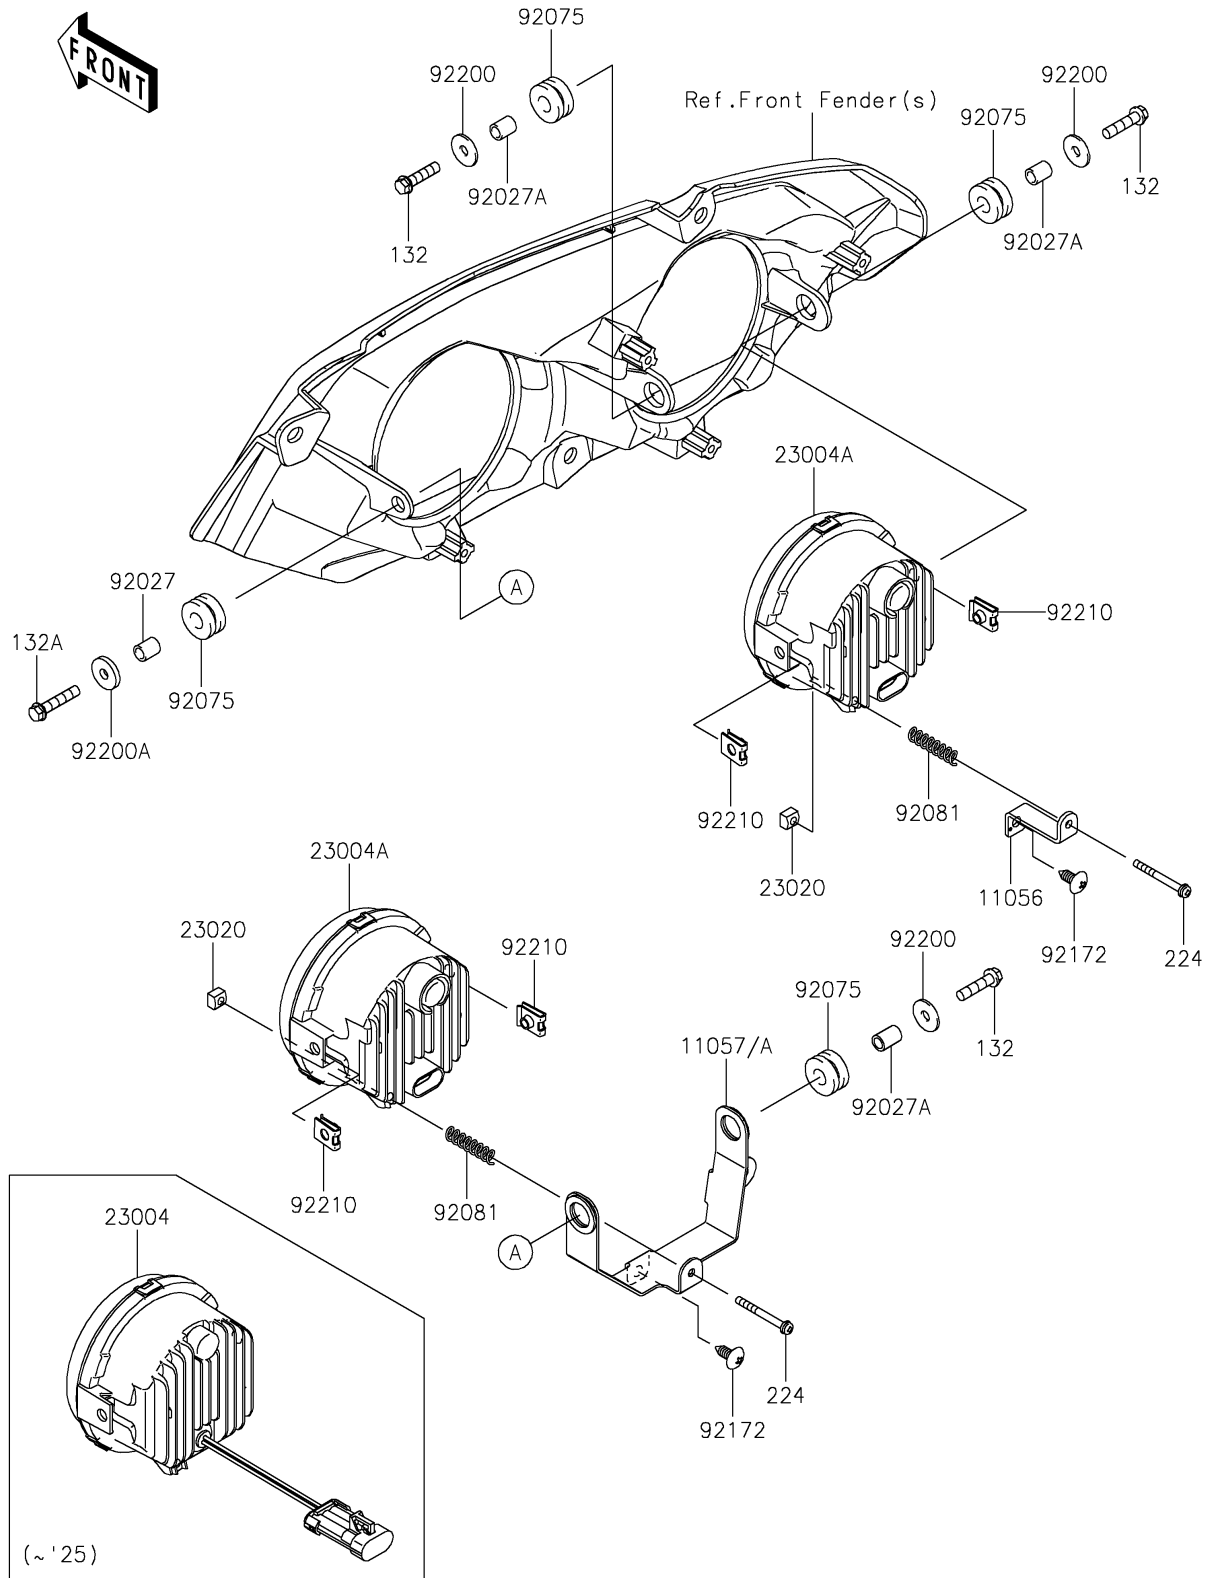

## PARTS DIAGRAM

### Headlight(s)

F2710

## PARTS LIST

### Headlight(s)

ITEM NAME	PART NUMBER	QUANTITY
BRACKET (Ref # 11056)	11056-2933	2
BRACKET,LED HL,LH (Ref # 11057)	11057-0755	1
BRACKET,LED HL,RH (Ref # 11057A)	11057-0783	1
LAMP-HEAD,LED (Ref # 23004)	23004-0432	4
NUT,4MM,FOCUS ADJUST (Ref # 23020)	23020-018	4
COLLAR,6.8X10X14.5 (Ref # 92027)	92027-156	2
COLLAR,6.8X10X12 (Ref # 92027A)	92027-162	6
DAMPER,10X24X12 (Ref # 92075)	92075-1690	8
SPRING,FOCUS ADJUST (Ref # 92081)	92081-1896	4
SCREW,6X16 (Ref # 92172)	92172-0284	4
WASHER,6.5X20X1.6 (Ref # 92200)	92200-0283	6
WASHER,6.5X20X3.2 (Ref # 92200A)	92200-0359	2
NUT (Ref # 92210)	92210-1125	8
BOLT-FLANGED-SMALL,6X25 (Ref # 132)	132BA0625	6
BOLT-FLANGED-SMALL,6X30 (Ref # 132A)	132BA0630	2
SCREW-PAN-WP-CROS (Ref # 224)	224AA0440	4