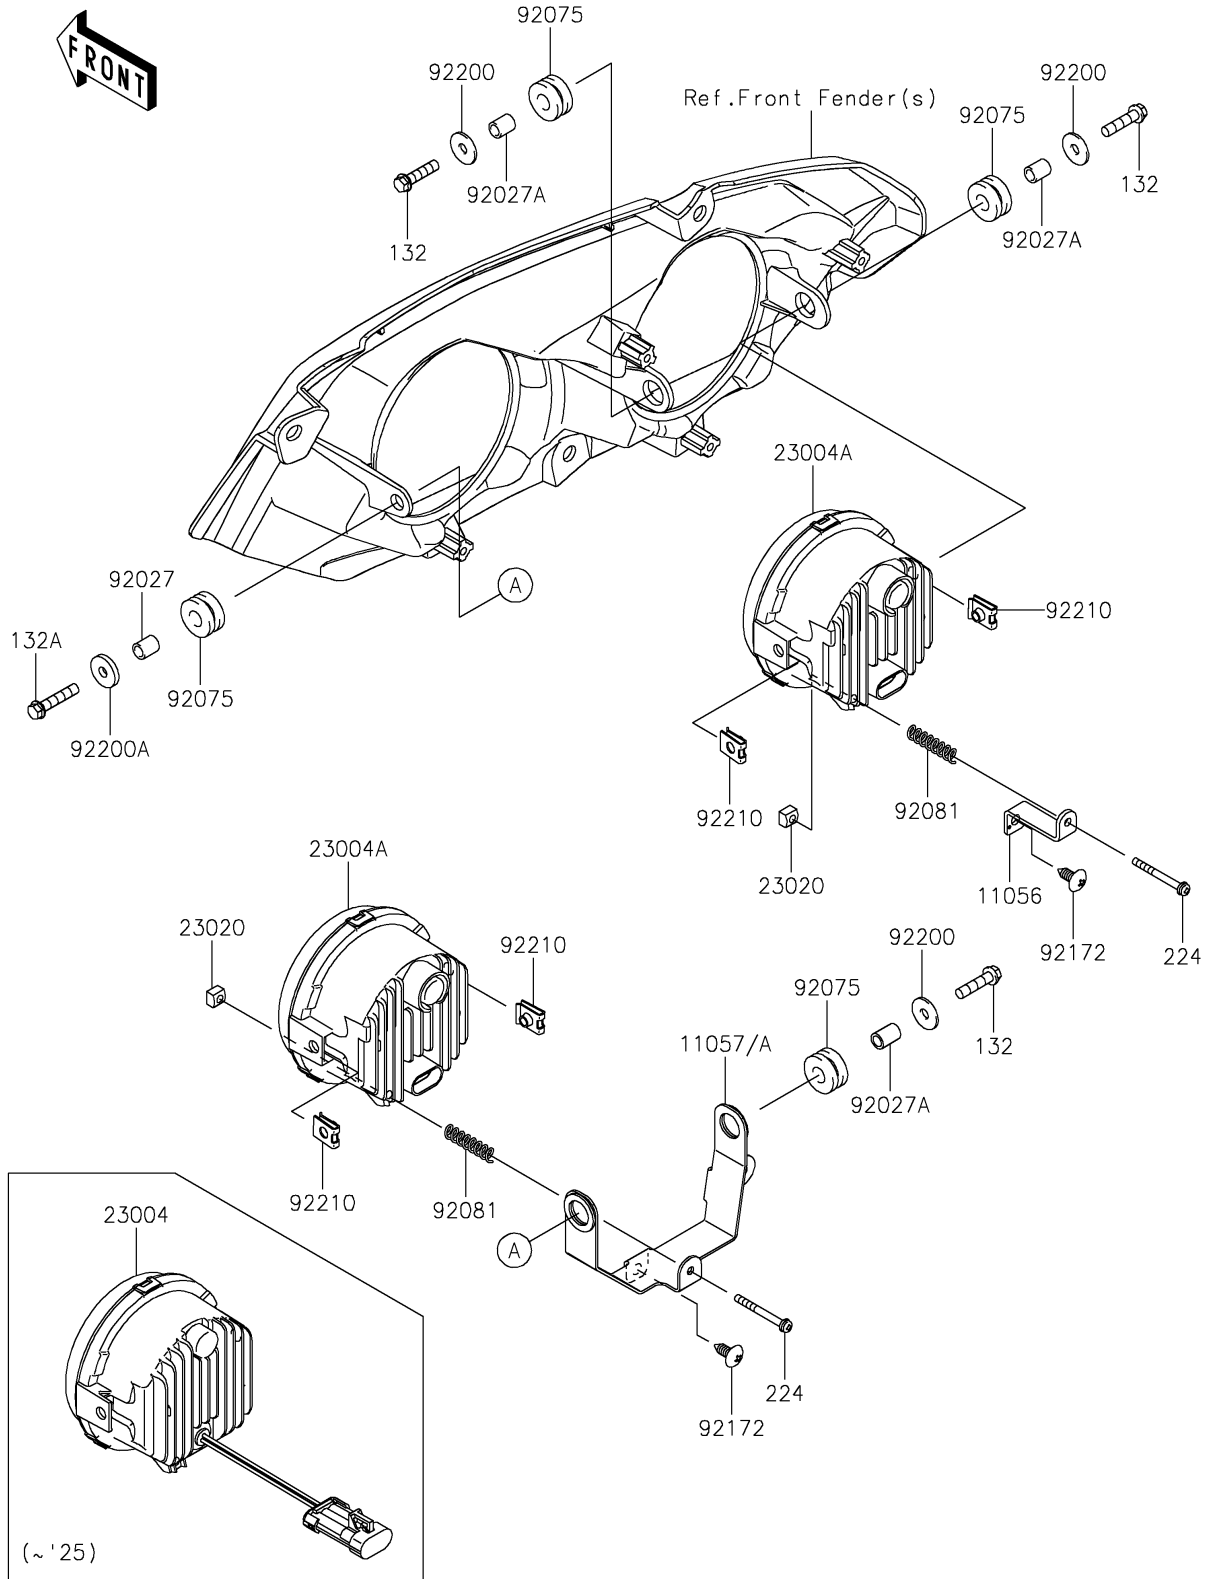

2024 MULE PRO-FXT™ 1000 PLATINUM RANCH EDITION

PARTS DIAGRAM

Headlight(s)

F2710

2024 MULE PRO-FXT™ 1000 PLATINUM RANCH EDITION

PARTS LIST

Headlight(s)

ITEM NAME	PART NUMBER	QUANTITY
BRACKET (Ref # 11056)	11056-2933	2
BRACKET,LED HL,LH (Ref # 11057)	11057-0755	1
BRACKET,LED HL,RH (Ref # 11057A)	11057-0783	1
LAMP-HEAD,LED (Ref # 23004)	23004-0432	4
NUT,4MM,FOCUS ADJUST (Ref # 23020)	23020-018	4
COLLAR,6.8X10X14.5 (Ref # 92027)	92027-156	2
COLLAR,6.8X10X12 (Ref # 92027A)	92027-162	6
DAMPER,10X24X12 (Ref # 92075)	92075-1690	8
SPRING,FOCUS ADJUST (Ref # 92081)	92081-1896	4
SCREW,6X16 (Ref # 92172)	92172-0284	4
WASHER,6.5X20X1.6 (Ref # 92200)	92200-0283	6
WASHER,6.5X20X3.2 (Ref # 92200A)	92200-0359	2
NUT (Ref # 92210)	92210-1125	8
BOLT-FLANGED-SMALL,6X25 (Ref # 132)	132BA0625	6
BOLT-FLANGED-SMALL,6X30 (Ref # 132A)	132BA0630	2
SCREW-PAN-WP-CROS (Ref # 224)	224AA0440	4