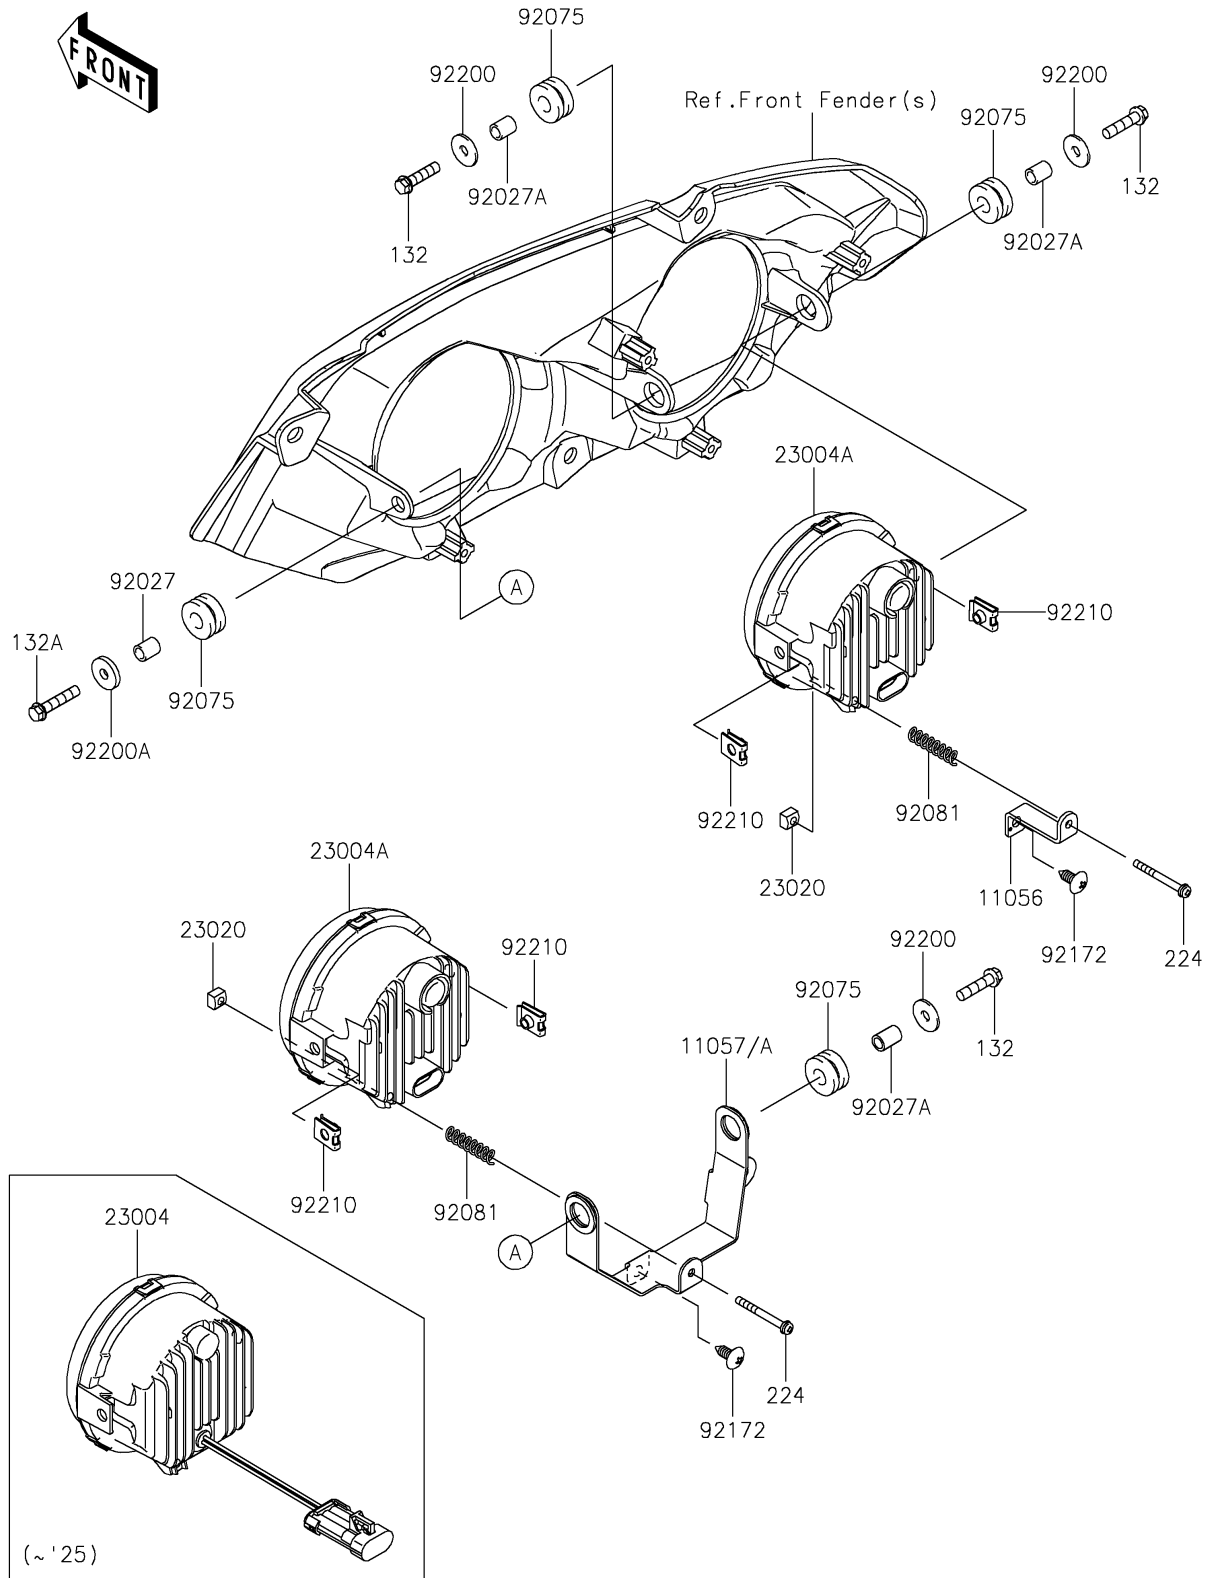

2024 MULE PRO-FXT 1000 Platinum

PARTS DIAGRAM

Headlight(s)

F2710

2024 MULE PRO-FXT 1000 Platinum

Kawasaki
Let the Good Times Roll®

PARTS LIST

Headlight(s)

ITEM NAME	PART NUMBER	QUANTITY
BRACKET (Ref # 11056)	11056-2933	2
BRACKET,LED HL,LH (Ref # 11057)	11057-0755	1
BRACKET,LED HL,RH (Ref # 11057A)	11057-0783	1
LAMP-HEAD,LED (Ref # 23004)	23004-0432	4
NUT,4MM,FOCUS ADJUST (Ref # 23020)	23020-018	4
COLLAR,6.8X10X14.5 (Ref # 92027)	92027-156	2
COLLAR,6.8X10X12 (Ref # 92027A)	92027-162	6
DAMPER,10X24X12 (Ref # 92075)	92075-1690	8
SPRING,FOCUS ADJUST (Ref # 92081)	92081-1896	4
SCREW,6X16 (Ref # 92172)	92172-0284	4
WASHER,6.5X20X1.6 (Ref # 92200)	92200-0283	6
WASHER,6.5X20X3.2 (Ref # 92200A)	92200-0359	2
NUT (Ref # 92210)	92210-1125	8
BOLT-FLANGED-SMALL,6X25 (Ref # 132)	132BA0625	6
BOLT-FLANGED-SMALL,6X30 (Ref # 132A)	132BA0630	2
SCREW-PAN-WP-CROS (Ref # 224)	224AA0440	4