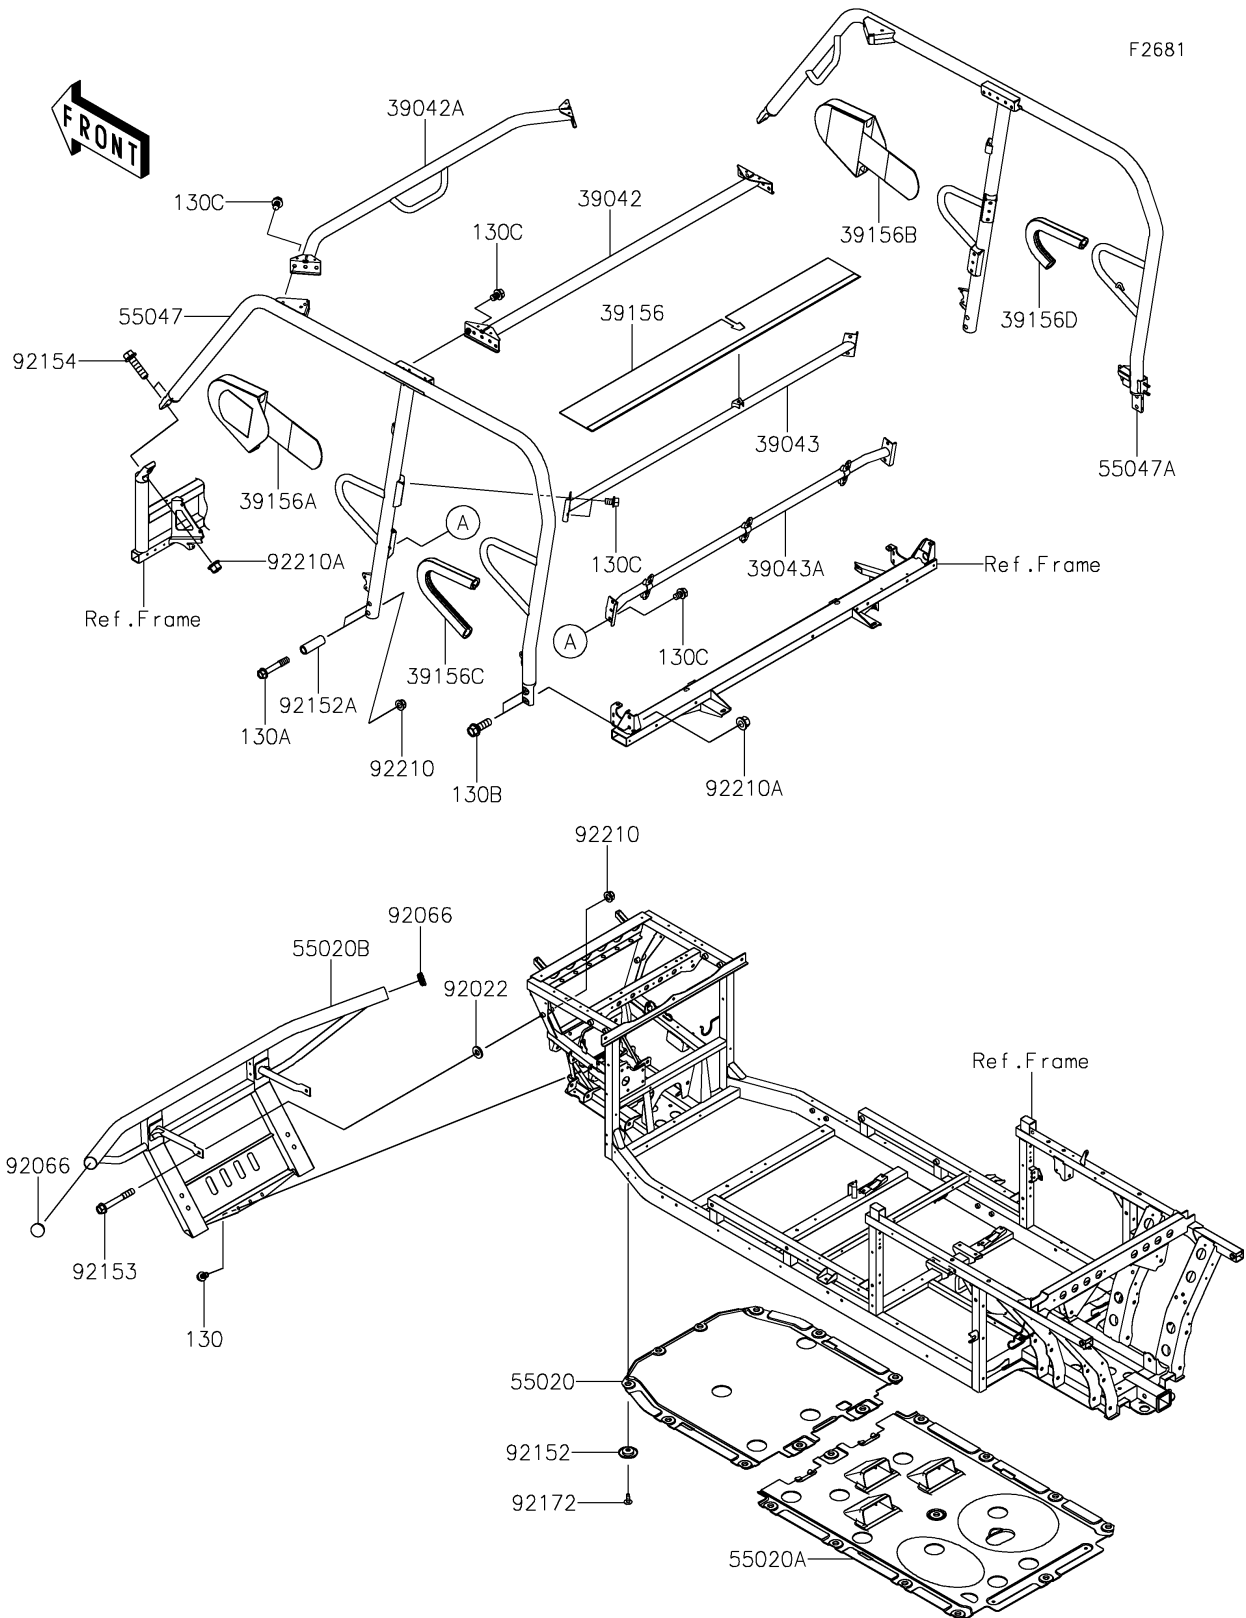

2026 MULE PRO-FXT™ 1000 PLATINUM RANCH EDITION

PARTS DIAGRAM Guards/Cab Frame

2026 MULE PRO-FXT™ 1000 PLATINUM RANCH EDITION

PARTS LIST

Guards/Cab Frame

ITEM NAME	PART NUMBER	QUANTITY
CROSSMEMBER,RR,T.BLACK (Ref # 39042)	39042-0015-388	1
CROSSMEMBER,FR,T.BLACK (Ref # 39042A)	39042-0016-388	1
CROSSMEMBER-COMP,B-P.,UPP,BLK (Ref # 39043)	39043-0016-388	1
CROSSMEMBER-COMP,B-P.,LWR,BLK (Ref # 39043A)	39043-0017-388	1
PAD,REAR GRAB BAR (Ref # 39156)	39156-2740	1
PAD,SHOULDER GUARD,FR,LH (Ref # 39156A)	39156-2741	1
PAD,SHOULDER GUARD,FR,RH (Ref # 39156B)	39156-2742	1
PAD,SHOULDER GUARD,RR,LH (Ref # 39156C)	39156-2743	1
PAD,SHOULDER GUARD,RR,RH (Ref # 39156D)	39156-2744	1
GUARD,SKID PLATE (Ref # 55020)	55020-0934	1
GUARD,SKID PLATE (Ref # 55020A)	55020-0935	1
GUARD,FR,T.BLACK (Ref # 55020B)	55020-2424-388	1
BAR-COMP,LH,T.BLACK (Ref # 55047)	55047-0361-388	1
BAR-COMP,RH,T.BLACK (Ref # 55047A)	55047-0415-388	1
WASHER,10X22X3 (Ref # 92022)	92022-1365	2
PLUG (Ref # 92066)	92066-0769	2
COLLAR (Ref # 92152)	92152-0784	21
COLLAR,10.5X16X47 (Ref # 92152A)	92152-1800	4
BOLT,FLANGED,10X75 (Ref # 92153)	92153-1384	2
BOLT,FLANGED,12X45 (Ref # 92154)	92154-1420	4
SCREW,TAPPING,6X16 (Ref # 92172)	92172-0739	21
NUT,LOCK,FLANGED,10MM (Ref # 92210)	92210-0276	6
NUT,12MM (Ref # 92210A)	92210-0603	8
BOLT-FLANGED,8X16 (Ref # 130)	130BA0816	3
BOLT-FLANGED,10X60 (Ref # 130A)	130BA1060	4
BOLT-FLANGED,12X35 (Ref # 130B)	130BA1235	4
BOLT-FLANGED,10X14 (Ref # 130C)	130CA1014	20