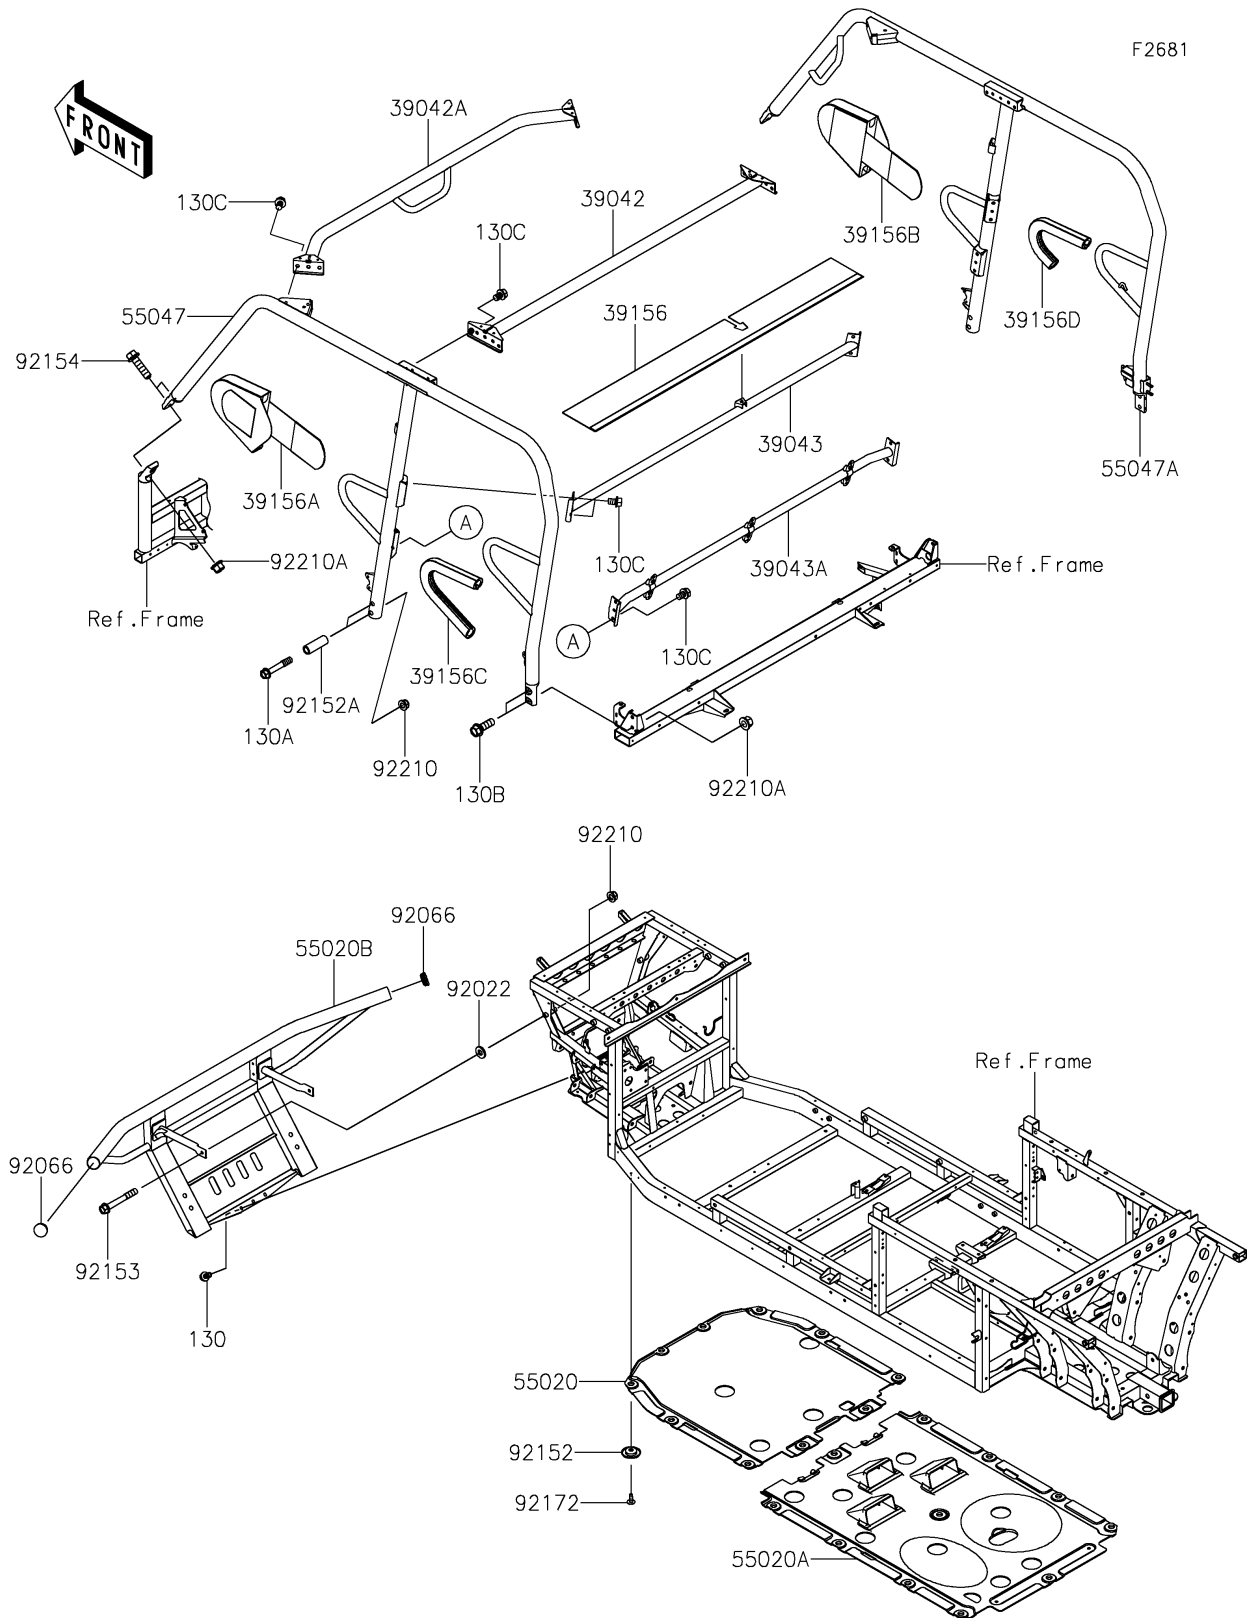

2025 MULE PRO-FXT 1000 Platinum

PARTS DIAGRAM

Guards/Cab Frame

2025 MULE PRO-FXT 1000 Platinum

PARTS LIST

Guards/Cab Frame

ITEM NAME	PART NUMBER	QUANTITY
-----------	-------------	----------
