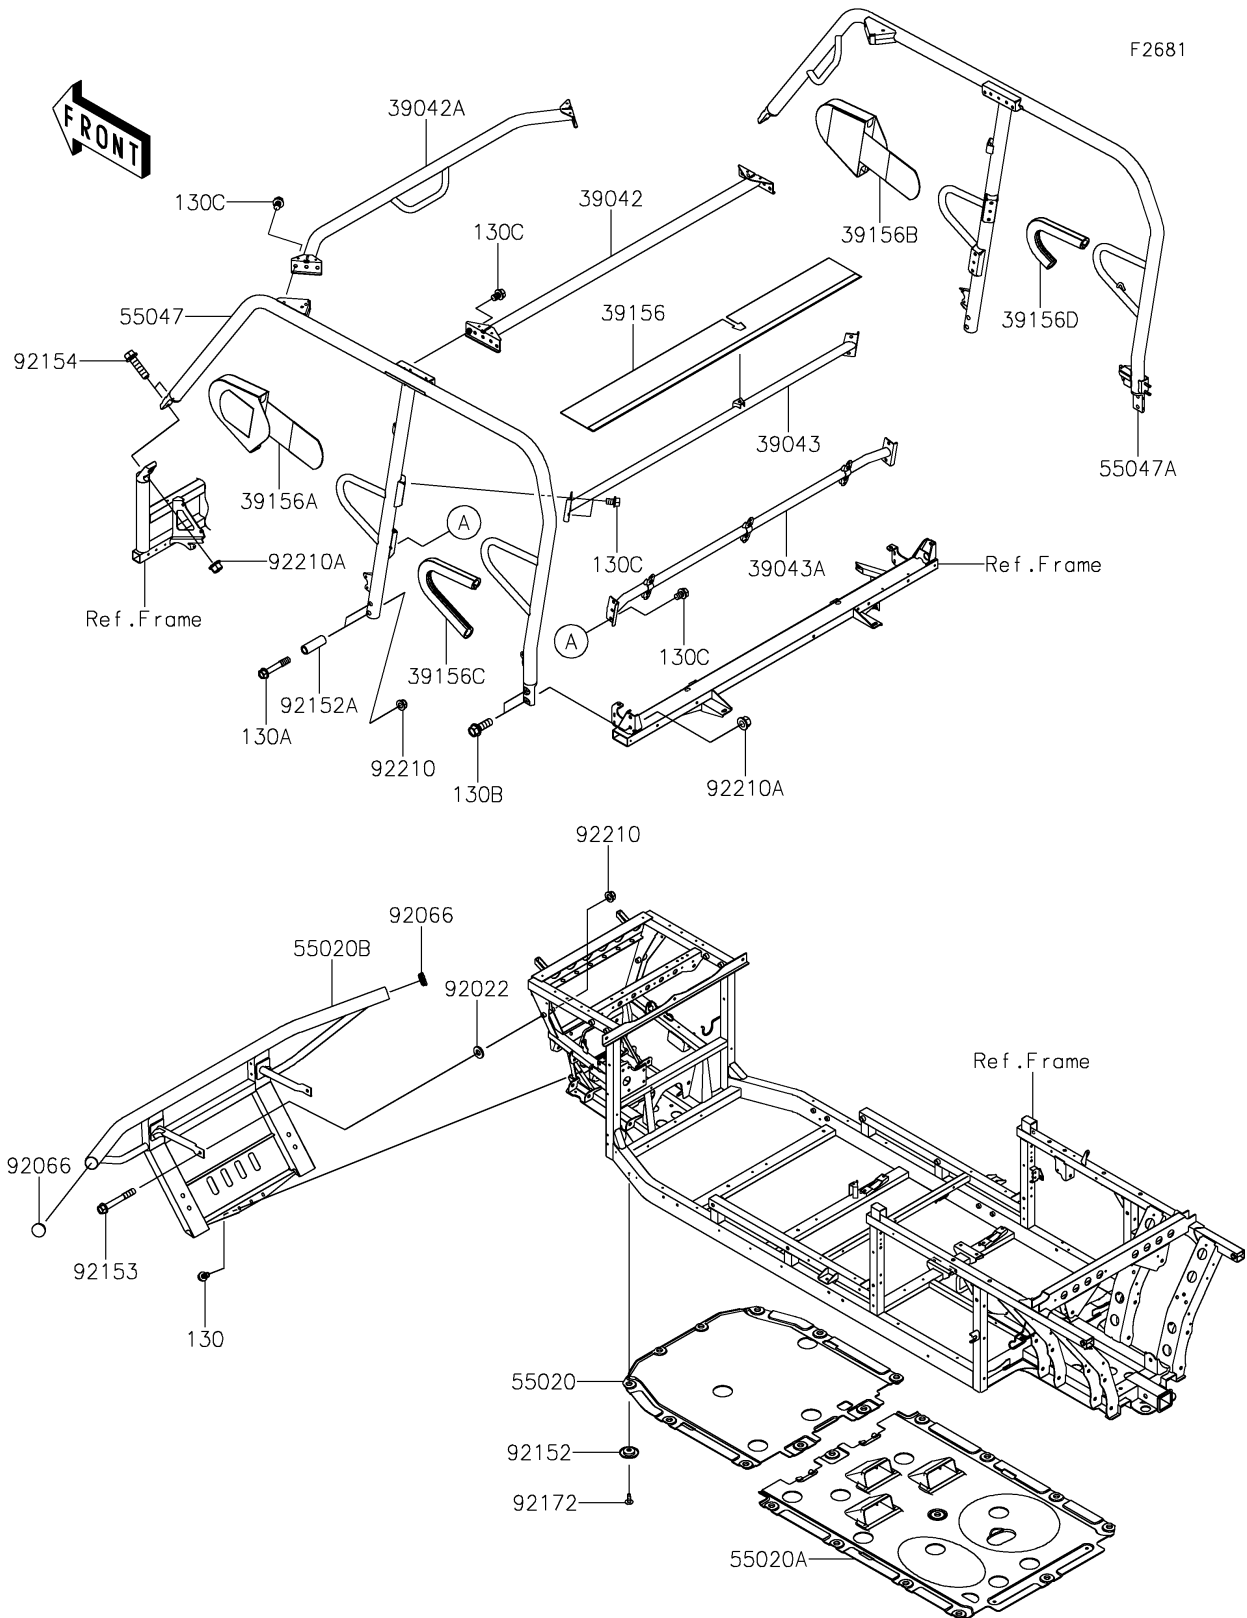

2024 MULE PRO-FXT™ 1000 PLATINUM RANCH EDITION

PARTS DIAGRAM Guards/Cab Frame

2024 MULE PRO-FXT™ 1000 PLATINUM RANCH EDITION

Kawasaki
Let the Good Times Roll®

PARTS LIST

Guards/Cab Frame

ITEM NAME	PART NUMBER	QUANTITY
CROSSMEMBER,RR,T.BLACK (Ref # 39042)	39042-0015-388	1
CROSSMEMBER,FR,T.BLACK (Ref # 39042A)	39042-0016-388	1
CROSSMEMBER-COMP,B-P.,UPP,BLK (Ref # 39043)	39043-0016-388	1
CROSSMEMBER-COMP,B-P.,LWR,BLK (Ref # 39043A)	39043-0017-388	1
PAD,REAR GRAB BAR (Ref # 39156)	39156-2740	1
PAD,SHOULDER GUARD,FR,LH (Ref # 39156A)	39156-2741	1
PAD,SHOULDER GUARD,FR,RH (Ref # 39156B)	39156-2742	1
PAD,SHOULDER GUARD,RR,LH (Ref # 39156C)	39156-2743	1
PAD,SHOULDER GUARD,RR,RH (Ref # 39156D)	39156-2744	1
GUARD,SKID PLATE (Ref # 55020)	55020-0934	1
GUARD,SKID PLATE (Ref # 55020A)	55020-0935	1
GUARD,FR,T.BLACK (Ref # 55020B)	55020-2424-388	1
BAR-COMP,LH,T.BLACK (Ref # 55047)	55047-0361-388	1
BAR-COMP,RH,T.BLACK (Ref # 55047A)	55047-0415-388	1
WASHER,10X22X3 (Ref # 92022)	92022-1365	2
PLUG (Ref # 92066)	92066-0769	2
COLLAR (Ref # 92152)	92152-0784	21
COLLAR,10.5X16X47 (Ref # 92152A)	92152-1800	4
BOLT,FLANGED,10X75 (Ref # 92153)	92153-1384	2
BOLT,FLANGED,12X45 (Ref # 92154)	92154-1420	4
SCREW,TAPPING,6X16 (Ref # 92172)	92172-0739	21
NUT,LOCK,FLANGED,10MM (Ref # 92210)	92210-0276	6
NUT,12MM (Ref # 92210A)	92210-0603	8
BOLT-FLANGED,8X16 (Ref # 130)	130BA0816	3
BOLT-FLANGED,10X60 (Ref # 130A)	130BA1060	4
BOLT-FLANGED,12X35 (Ref # 130B)	130BA1235	4
BOLT-FLANGED,10X14 (Ref # 130C)	130CA1014	20