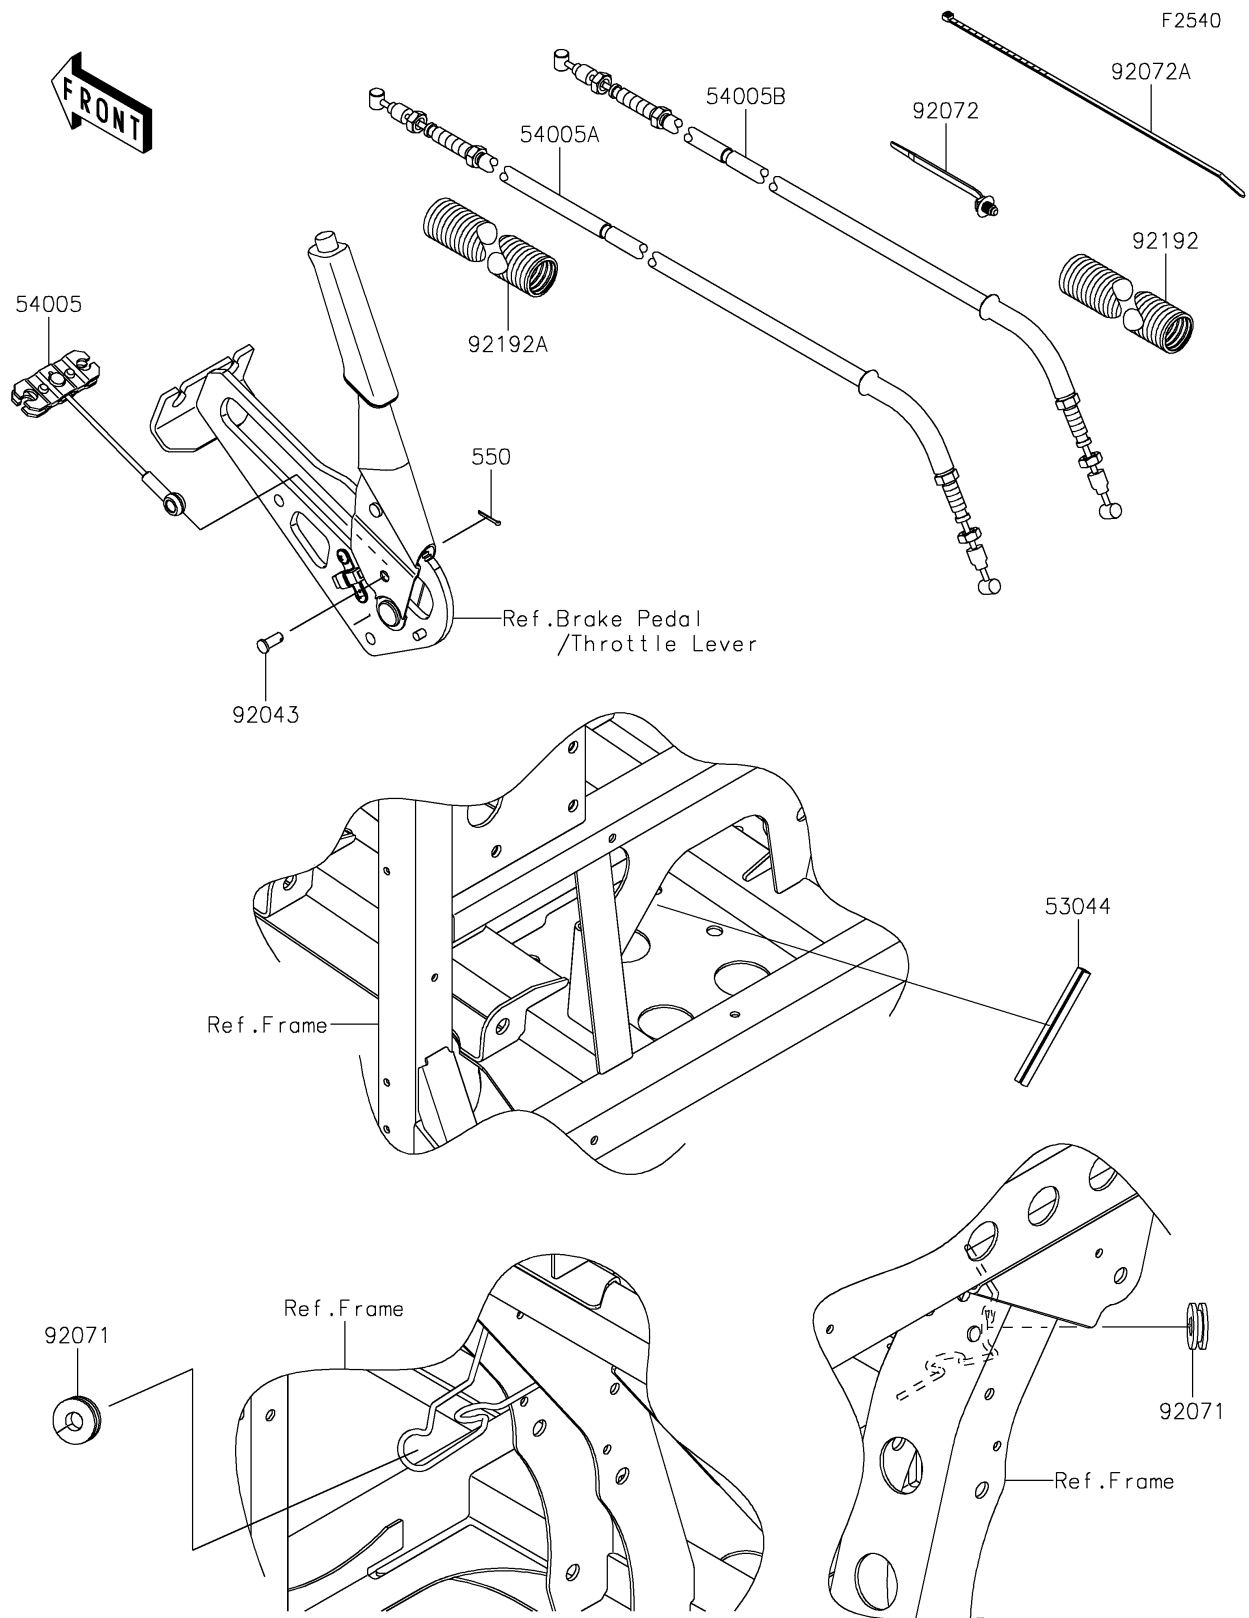

2024 MULE PRO-FXT 1000 Platinum

PARTS DIAGRAM

Cables

2024 MULE PRO-FXT 1000 Platinum

PARTS LIST

Cables

ITEM NAME	PART NUMBER	QUANTITY
TRIM,L=111 (Ref # 53044)	53044-7502	1
CABLE-BRAKE,PARKING,FR (Ref # 54005)	54005-0035	1
CABLE-BRAKE,PARKING,LH (Ref # 54005A)	54005-0039	1
CABLE-BRAKE,PARKING,RH (Ref # 54005B)	54005-0040	1
PIN (Ref # 92043)	92043-1039	1
GROMMET (Ref # 92071)	92071-0029	2
BAND,OS170-FT7(BLACK) (Ref # 92072)	92072-1414	9
BAND,L=292.1 (Ref # 92072A)	92072-3509	6
TUBE,CONVOLUTED,25.1X30X260 (Ref # 92192)	92192-1363	1
TUBE,CONVOLUTED,25.1X30X210 (Ref # 92192A)	92192-1391	1
PIN-COTTER,2.5X18 (Ref # 550)	550AA2518	1